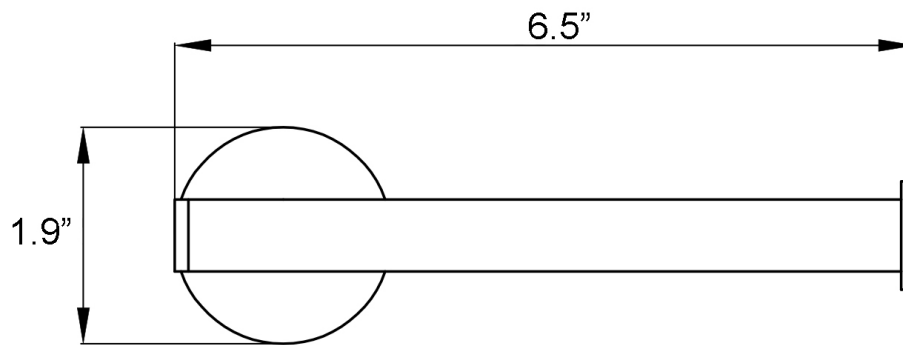

# Product Specs Sheets

Collection  
Norm

Model |  
Norm WSBC 268608

Dimensions Metric

*1 inch = 2.54 cm*  
*1 inch = 25.4 mm*

**WS**<sup>®</sup>  
**BATH**  
**COLLECTIONS**

1051 Lea Drive - Collegeville, PA 19426  
Tel. 215 513 9400 - Fax 610 831 0215

# Product Specs Sheets

Collection  
Pqto

**Model |**  
Pqto WSBC 28: 834

Dimensions Metric  
*1 inch = 2.54 cm*  
*1 inch = 25.4 mm*

**WS<sup>®</sup>** BATH  
COLLECTIONS

1051 Lea Drive - Collegeville, PA 19426  
Tel. 215 513 9400 - Fax 610 831 0215  
[www.ws bathcollections.com](http://www.ws bathcollections.com) - [info@ws bathcollections.com](mailto:info@ws bathcollections.com)

# Product Specs Sheets

Collection  
Pqto

Model |  
Pqto WSBC 28: 826

Dimensions Metric  
*1 inch = 2.54 cm*  
*1 inch = 25.4 mm*

**WS**<sup>®</sup>  
BATH  
COLLECTIONS

1051 Lea Drive - Collegeville, PA 19426  
Tel. 215 513 9400 - Fax 610 831 0215  
[www.ws bathcollections.com](http://www.ws bathcollections.com) - [info@ws bathcollections.com](mailto:info@ws bathcollections.com)