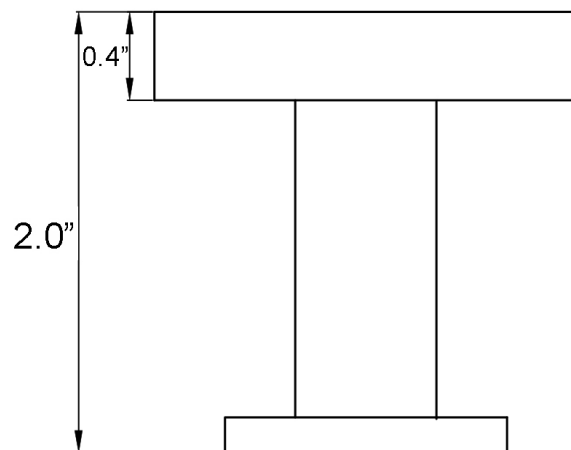

**Features**

- \_ Bathroom accessory set
- \_ Polished Chrome Finish
- \_ Solid Brass Base
- Includes Mounting Hardware

**Norm WSBC 268690B CR**

**SKU# | Option:**

- \_ Norm WSBC 268608 CR | Single Hook
- \_ Norm WSBC 268612 CR | 25.5" L x 2.5" W x 1.9" H Towel Bar
- \_ Norm WSBC 268604 CR | 6.5" L x 2.8" W x 1.9" H Toilet Paper Holder

**Finishes**

|||| CR Polished Chrome

<p><b>Collection</b> Norm</p>	<p><b>Model  </b> Norm WSBC 268690B</p>	<p>Dimensions Metric <i>1 inch = 2.54 cm</i> <i>1 inch = 25.4 mm</i></p>	 <p>1051 Lea Drive - Collegeville, PA 19426 Tel. 215 513 9400 - Fax 610 831 0215 <a href="http://www.ws bathcollections.com">www.ws bathcollections.com</a> - <a href="mailto:info@ws bathcollectins.com">info@ws bathcollectins.com</a></p>
-----------------------------------	---	--	---

# Product Specs Sheets

Collection  
Norm

Model |  
Norm WSBC 268608

Dimensions Metric

*1 inch = 2.54 cm*  
*1 inch = 25.4 mm*

**WS**<sup>®</sup>  
**BATH**  
**COLLECTIONS**

1051 Lea Drive - Collegeville, PA 19426  
Tel. 215 513 9400 - Fax 610 831 0215

# Product Specs Sheets

Collection  
Pqto

**Model |**  
Pqto WSBC 28: 834

Dimensions Metric  
*1 inch = 2.54 cm*  
*1 inch = 25.4 mm*

**WS<sup>®</sup>** BATH  
COLLECTIONS

1051 Lea Drive - Collegeville, PA 19426  
Tel. 215 513 9400 - Fax 610 831 0215  
[www.ws bathcollections.com](http://www.ws bathcollections.com) - [info@ws bathcollections.com](mailto:info@ws bathcollections.com)