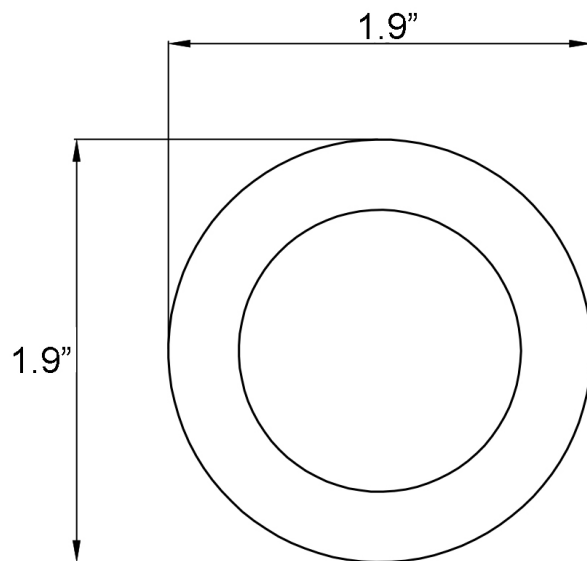

**Features**

- \_ Bathroom accessory set
- \_ Polished Chrome Finish
- \_ Solid Brass Base
- Includes Mounting Hardware

**Norm WSBC 268690B CR**

**SKU# | Option:**

- \_ Norm WSBC 268608 CR | Single Hook
- \_ Norm WSBC 268612 CR | 25.5" L x 2.5" W x 1.9" H Towel Bar
- \_ Norm WSBC 268604 CR | 6.5" L x 2.8" W x 1.9" H Toilet Paper Holder

**Finishes**

|||| CR Polished Chrome

<p><b>Collection</b> Norm</p>	<p><b>Model  </b> Norm WSBC 268690B</p>	<p>Dimensions Metric <i>1 inch = 2.54 cm</i> <i>1 inch = 25.4 mm</i></p>	 <p>1051 Lea Drive - Collegeville, PA 19426 Tel. 215 513 9400 - Fax 610 831 0215 <a href="http://www.ws bathcollections.com">www.ws bathcollections.com</a> - <a href="mailto:info@ws bathcollectins.com">info@ws bathcollectins.com</a></p>
-----------------------------------	---	--	---

# Product Specs Sheets

Collection  
Norm

Model |  
Norm WSBC 268608

Dimensions Metric

*1 inch = 2.54 cm*  
*1 inch = 25.4 mm*

**WS**<sup>®</sup>  
**BATH**  
**COLLECTIONS**

1051 Lea Drive - Collegeville, PA 19426  
Tel. 215 513 9400 - Fax 610 831 0215

# Product Specs Sheets

Collection  
Pqto

**Model |**  
Pqto WSBC 28: 834

Dimensions Metric  
*1 inch = 2.54 cm*  
*1 inch = 25.4 mm*

**WS<sup>®</sup>** BATH  
COLLECTIONS

1051 Lea Drive - Collegeville, PA 19426  
Tel. 215 513 9400 - Fax 610 831 0215  
[www.ws bathcollections.com](http://www.ws bathcollections.com) - [info@ws bathcollections.com](mailto:info@ws bathcollections.com)