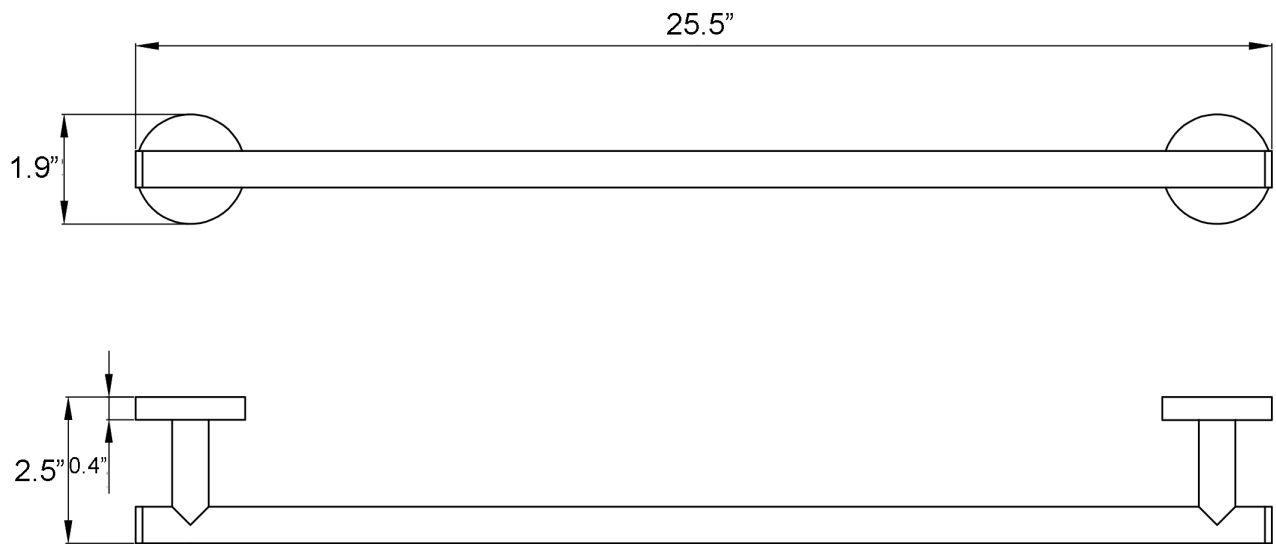

**Features**

- \_ Bathroom accessory set
- \_ Polished Chrome Finish
- \_ Solid Brass Base
- Includes Mounting Hardware

**Norm WSBC 268690B CR**

**SKU# | Option:**

- \_ Norm WSBC 268608 CR | Single Hook
- \_ Norm WSBC 268612 CR | 25.5" L x 2.5" W x 1.9" H Towel Bar
- \_ Norm WSBC 268604 CR | 6.5" L x 2.8" W x 1.9" H Toilet Paper Holder

# Product Specs Sheets

Collection  
Norm

Model |  
Norm WSBC 268608

Dimensions Metric

*1 inch = 2.54 cm*  
*1 inch = 25.4 mm*

**WS**<sup>®</sup>  
**BATH**  
**COLLECTIONS**

1051 Lea Drive - Collegeville, PA 19426  
Tel. 215 513 9400 - Fax 610 831 0215

# Product Specs Sheets

Collection  
Pqto

**Model |**  
Pqto WSBC 28: 834

Dimensions Metric  
*1 inch = 2.54 cm*  
*1 inch = 25.4 mm*

**WS<sup>®</sup>** BATH  
COLLECTIONS

1051 Lea Drive - Collegeville, PA 19426  
Tel. 215 513 9400 - Fax 610 831 0215  
[www.ws bathcollections.com](http://www.ws bathcollections.com) - [info@ws bathcollections.com](mailto:info@ws bathcollections.com)

# Product Specs Sheets

Collection  
Pqto

Model |  
Pqto WSBC 28: 826

Dimensions Metric  
*1 inch = 2.54 cm*  
*1 inch = 25.4 mm*

**WS**<sup>®</sup>  
BATH  
COLLECTIONS

1051 Lea Drive - Collegeville, PA 19426  
Tel. 215 513 9400 - Fax 610 831 0215  
[www.ws bathcollections.com](http://www.ws bathcollections.com) - [info@ws bathcollections.com](mailto:info@ws bathcollections.com)