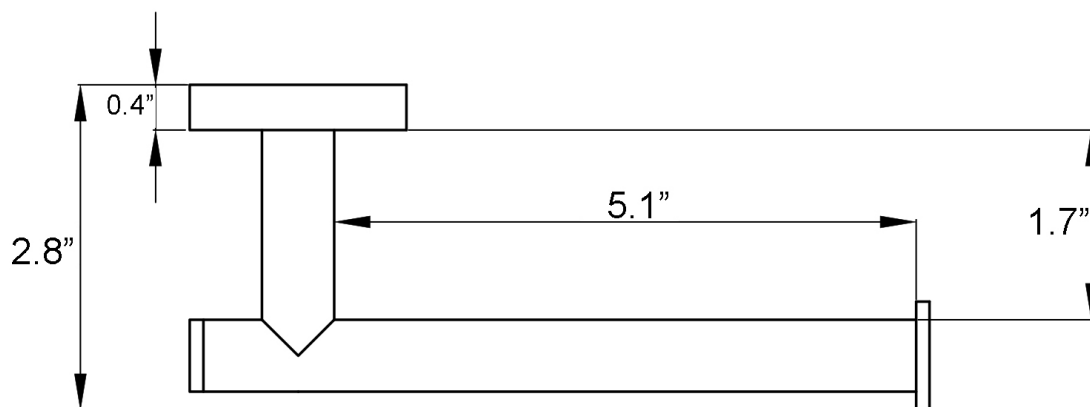

# Product Specs Sheets

Collection  
Norm

Model |  
Norm WSBC 268608

Dimensions Metric

*1 inch = 2.54 cm*  
*1 inch = 25.4 mm*

**WS**<sup>®</sup>  
**BATH**  
**COLLECTIONS**

1051 Lea Drive - Collegeville, PA 19426  
Tel. 215 513 9400 - Fax 610 831 0215

# Product Specs Sheets

Collection  
Pqto

**Model |**  
Pqto WSBC 28: 834

Dimensions Metric  
*1 inch = 2.54 cm*  
*1 inch = 25.4 mm*

**WS<sup>®</sup>** BATH  
COLLECTIONS

1051 Lea Drive - Collegeville, PA 19426  
Tel. 215 513 9400 - Fax 610 831 0215  
[www.ws bathcollections.com](http://www.ws bathcollections.com) - [info@ws bathcollections.com](mailto:info@ws bathcollections.com)

# Product Specs Sheets

Collection  
Pqto

Model |  
Pqto WSBC 28: 826

Dimensions Metric  
*1 inch = 2.54 cm*  
*1 inch = 25.4 mm*

**WS**<sup>®</sup>  
BATH  
COLLECTIONS

1051 Lea Drive - Collegeville, PA 19426  
Tel. 215 513 9400 - Fax 610 831 0215  
[www.ws bathcollections.com](http://www.ws bathcollections.com) - [info@ws bathcollections.com](mailto:info@ws bathcollections.com)