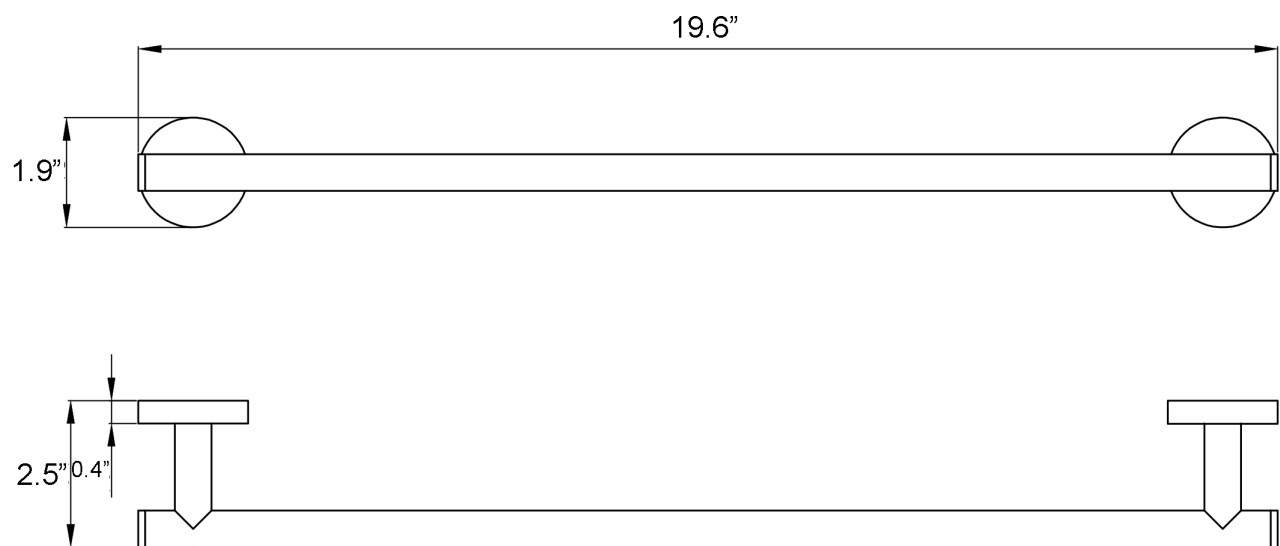

Features

- Towel Bar
- Polished Chrome Finish
- Solid Brass Base
- Includes Mounting Hardware

Norm WSBC 268610 CR

SKU# | Option:

- Norm WSBC 268610 CR | Polished Chrome

Finishes

 CR Polished Chrome

<p>Collection Norm</p>	<p>Model Norm WSBC 268610</p>	<p>Dimensions Metric <i>1 inch = 2.54 cm</i> <i>1 inch = 25.4 mm</i></p>	<p> 1051 Lea Drive - Collegeville, PA 19426 Tel. 215 513 9400 - Fax 610 831 0215 www.ws bathcollections.com - info@ws bathcollectins.com</p>
-----------------------------------	--	--	--

Product Specs Sheets

Collection
Pqto

Model |
Pqto WSBC 28: 832

Dimensions Metric
1 inch = 2.54 cm
1 inch = 25.4 mm

WS[®] BATH
COLLECTIONS

1051 Lea Drive - Collegeville, PA 19426
Tel. 215 513 9400 - Fax 610 831 0215
www.ws bathcollections.com - info@ws bathcollections.com