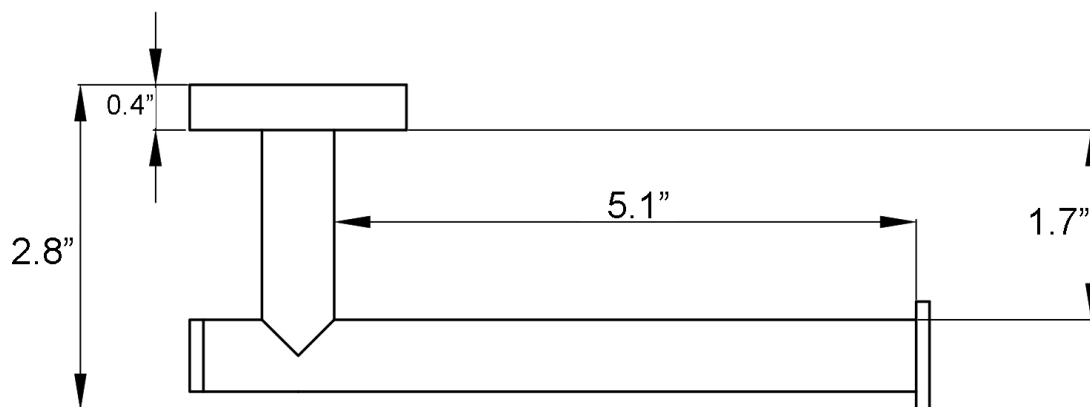

Features

- Toilet Paper Holder
- Polished Chrome Finish
- Solid Brass Base
- Includes Mounting Hardware

Norm WSBC 268604 CR

SKU# | Option:

- Norm WSBC 268604 CR | Polished Chrome

Finishes

 CR Polished Chrome

<p>Collection Norm</p>	<p>Model Norm WSBC 268604</p>	<p>Dimensions Metric <i>1 inch = 2.54 cm</i> <i>1 inch = 25.4 mm</i></p>	 <p>1051 Lea Drive - Collegeville, PA 19426 Tel. 215 513 9400 - Fax 610 831 0215 www.ws bathcollections.com - info@ws bathcollectins.com</p>
-----------------------------------	--	--	---

Product Specs Sheets

Collection
Pqto

Model |
Pqto WSBC 28: 826

Dimensions Metric
1 inch = 2.54 cm
1 inch = 25.4 mm

WS[®]
BATH
COLLECTIONS

1051 Lea Drive - Collegeville, PA 19426
Tel. 215 513 9400 - Fax 610 831 0215
www.ws bathcollections.com - info@ws bathcollections.com