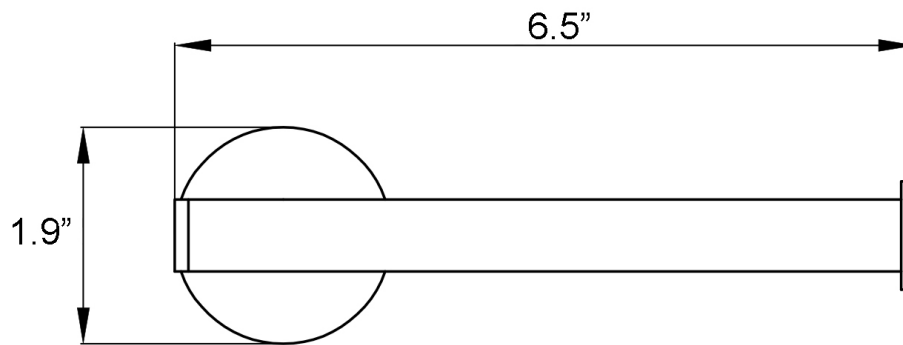

Features

- Toilet Paper Holder
- Polished Chrome Finish
- Solid Brass Base
- Includes Mounting Hardware

Norm WSBC 268604 CR

SKU# | Option:

- Norm WSBC 268604 CR | Polished Chrome

Finishes

 CR Polished Chrome

<p>Collection Norm</p>	<p>Model Norm WSBC 268604</p>	<p>Dimensions Metric <i>1 inch = 2.54 cm</i> <i>1 inch = 25.4 mm</i></p>	 <p>1051 Lea Drive - Collegeville, PA 19426 Tel. 215 513 9400 - Fax 610 831 0215 www.ws bathcollections.com - info@ws bathcollectins.com</p>
-----------------------------------	--	--	---

Product Specs Sheets

Collection
Pqto

Model |
Pqto WSBC 28: 826

Dimensions Metric
1 inch = 2.54 cm
1 inch = 25.4 mm

WS[®]
BATH
COLLECTIONS

1051 Lea Drive - Collegeville, PA 19426
Tel. 215 513 9400 - Fax 610 831 0215
www.ws bathcollections.com - info@ws bathcollections.com