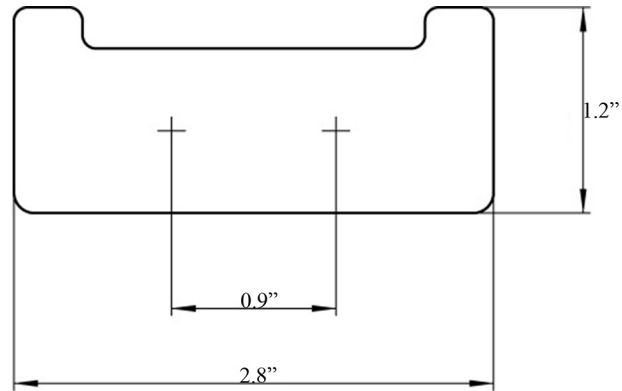

Finishes:

 Polished Chrome

 Matte Black

 Matte White

Collection
Loft

Model |
Loft 0575.02

Dimensions Metric

1 inch = 2.54 cm

1 inch = 25.4 mm

1051 Lea Drive - Collegeville, PA 19426
Tel. 215 513 9400 - Fax 610 831 0215

www.ws bathcollections.com - info@ws bathcollectins.com

Product Specs Sheets

Collection
Loft

Model |
Loft 0575.02

Dimensions Metric
1 inch = 2.54 cm
1 inch = 25.4 mm

WS[®]
BATH
COLLECTIONS

1051 Lea Drive - Collegeville, PA 19426
Tel. 215 513 9400 - Fax 610 831 0215
www.ws bathcollections.com - info@ws bathcollections.com