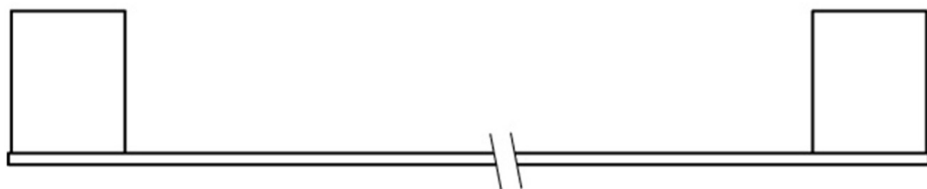

Product Specs Sheets

Cover Page

Loft 0560.80

Features

- Towel Bar
- Available in 3 Finishes: Polished Chrome, Matte Black and Matte White
- Solid Brass Base
- Made in Germany

SKU# | Option:

- Loft 0560.001.80 | Polished Chrome
- Loft 0560.133.80 | Matte Black
- Loft 0560.139.80 | Matte White

Finishes:

 Polished Chrome

 Matte Black

 Matte White

Collection
Loft

Model |
Loft 0560.80

Dimensions Metric

1 inch = 2.54 cm

1 inch = 25.4 mm

**WS**[®]
BATH
COLLECTIONS

1051 Lea Drive - Collegeville, PA 19426
Tel. 215 513 9400 - Fax 610 831 0215

www.ws bathcollections.com - info@ws bathcollectins.com

Product Specs Sheets

Collection
Loft

Model |
Loft 0560.80

Dimensions Metric

1 inch = 2.54 cm
1 inch = 25.4 mm

WS[®]
BATH
COLLECTIONS

1051 Lea Drive - Collegeville, PA 19426
Tel. 215 513 9400 - Fax 610 831 0215
www.ws bathcollections.com - info@ws bathcollections.com