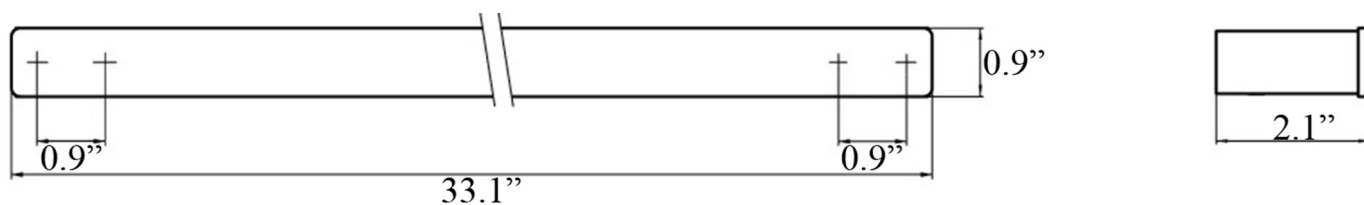

Finishes:

 Polished Chrome

 Matte Black

 Matte White

Collection
Loft

Model |
Loft 0560.80

Dimensions Metric

1 inch = 2.54 cm

1 inch = 25.4 mm

**WS**[®]
BATH
COLLECTIONS

1051 Lea Drive - Collegeville, PA 19426
Tel. 215 513 9400 - Fax 610 831 0215

www.ws bathcollections.com - info@ws bathcollectins.com

Product Specs Sheets

Collection
Loft

Model |
Loft 0560.80

Dimensions Metric

1 inch = 2.54 cm
1 inch = 25.4 mm

WS[®]
BATH
COLLECTIONS

1051 Lea Drive - Collegeville, PA 19426
Tel. 215 513 9400 - Fax 610 831 0215
www.ws bathcollections.com - info@ws bathcollections.com