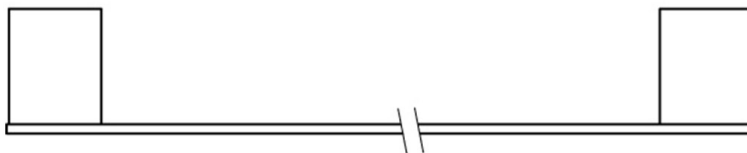

## Finishes:

 Polished Chrome

 Matte Black

 Matte White

**Collection**  
Loft

**Model |**  
Loft 0560.60

Dimensions Metric

*1 inch = 2.54 cm*

# Product Specs Sheets

Collection  
Nqhv

Model |  
Nqhv2782082  
"  
"

Dimensions Metric  
*1 inch = 2.54 cm*  
*1 inch = 25.4 mm*

**WS**<sup>®</sup>  
**BATH**  
**COLLECTIONS**

1051 Lea Drive - Collegeville, PA 19426  
Tel. 215 513 9400 - Fax 610 831 0215  
[www.ws bathcollections.com](http://www.ws bathcollections.com) - [info@ws bathcollections.com](mailto:info@ws bathcollections.com)