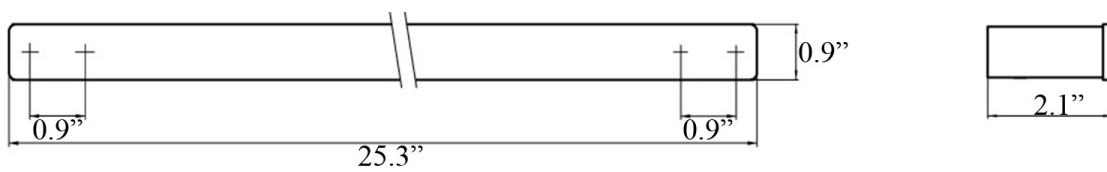

## Finishes:

 Polished Chrome

 Matte Black

 Matte White

**Collection**  
Loft

**Model |**  
Loft 0560.60

Dimensions Metric

*1 inch = 2.54 cm*

*1 inch = 25.4 mm*

**WS**<sup>®</sup>  
BATH  
COLLECTIONS

1051 Lea Drive - Collegeville, PA 19426  
Tel. 215 513 9400 - Fax 610 831 0215

[www.ws bathcollections.com](http://www.ws bathcollections.com) - [info@ws bathcollectins.com](mailto:info@ws bathcollectins.com)

# Product Specs Sheets

Collection  
Nqhv

Model |  
Nqhv2782082  
"  
"

Dimensions Metric  
*1 inch = 2.54 cm*  
*1 inch = 25.4 mm*

**WS**<sup>®</sup>  
**BATH**  
**COLLECTIONS**

1051 Lea Drive - Collegeville, PA 19426  
Tel. 215 513 9400 - Fax 610 831 0215  
[www.ws bathcollections.com](http://www.ws bathcollections.com) - [info@ws bathcollections.com](mailto:info@ws bathcollections.com)