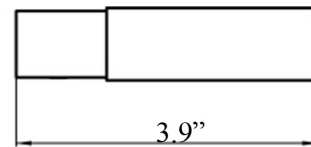

## Finishes:

 Polished Chrome

 Matte Black

 Matte White

**Collection**  
Loft

**Model |**  
Loft 0555.00

Dimensions Metric

*1 inch = 2.54 cm*

*1 inch = 25.4 mm*

 **WS**<sup>®</sup>  
BATH  
COLLECTIONS

1051 Lea Drive - Collegeville, PA 19426  
Tel. 215 513 9400 - Fax 610 831 0215

[www.ws bathcollections.com](http://www.ws bathcollections.com) - [info@ws bathcollectins.com](mailto:info@ws bathcollectins.com)

# Product Specs Sheets

Collection  
Loft

Model |  
Loft 0555.00

Dimensions Metric

*1 inch = 2.54 cm*  
*1 inch = 25.4 mm*

**WS**<sup>®</sup>  
BATH  
COLLECTIONS

1051 Lea Drive - Collegeville, PA 19426  
Tel. 215 513 9400 - Fax 610 831 0215