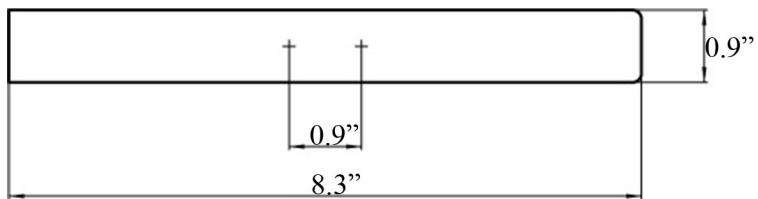

Product Specs Sheets

Collection
Loft

Model |
Loft 0555.00

Dimensions Metric

1 inch = 2.54 cm
1 inch = 25.4 mm

WS®
BATH
COLLECTIONS

1051 Lea Drive - Collegeville, PA 19426
Tel. 215 513 9400 - Fax 610 831 0215

www.ws bathcollections.com - info@ws bathcollections.com