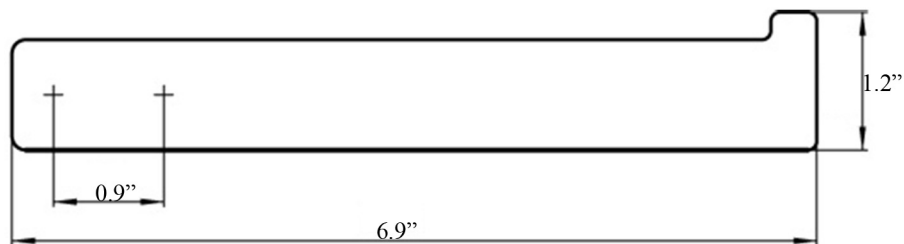

Finishes:

 Polished Chrome

 Matte Black

 Matte White

Collection
Loft

Model |
Loft 0505.00

Dimensions Metric

1 inch = 2.54 cm

1 inch = 25.4 mm

1051 Lea Drive - Collegeville, PA 19426
Tel. 215 513 9400 - Fax 610 831 0215

www.ws bathcollections.com - info@ws bathcollectins.com

Product Specs Sheets

Collection
Loft

Model |
Loft 0505.00

Dimensions Metric

1 inch = 2.54 cm
1 inch = 25.4 mm

WS[®]
BATH
COLLECTIONS

1051 Lea Drive - Collegeville, PA 19426
Tel. 215 513 9400 - Fax 610 831 0215
www.ws bathcollections.com - info@ws bathcollections.com