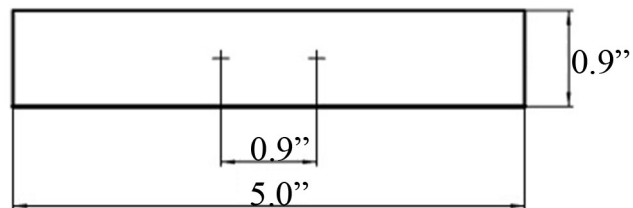

Finishes:

 Polished Chrome

 Matte Black

 Matte White

Collection
Loft

Model |
Loft 0500.01

Dimensions Metric

1 inch = 2.54 cm

1 inch = 25.4 mm

1051 Lea Drive - Collegeville, PA 19426
Tel. 215 513 9400 - Fax 610 831 0215

www.ws bathcollections.com - info@ws bathcollectins.com

Product Specs Sheets

Collection
Loft

Model |
Loft 0500.01

Dimensions Metric

1 inch = 2.54 cm
1 inch = 25.4 mm

WS[®]
BATH
COLLECTIONS

1051 Lea Drive - Collegeville, PA 19426
Tel. 215 513 9400 - Fax 610 831 0215
www.ws bathcollections.com - info@ws bathcollections.com