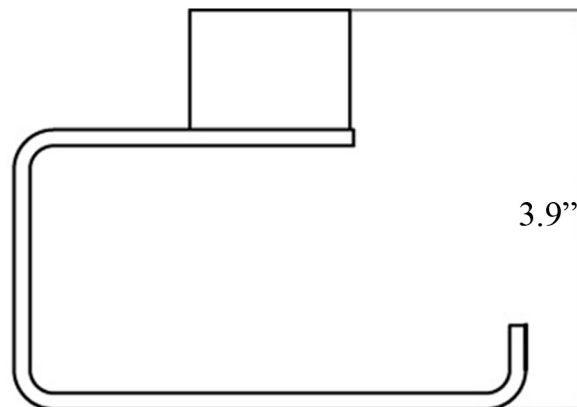

Finishes:

 Polished Chrome

 Matte Black

 Matte White

Collection
Loft

Model |
Loft 0500.01

Dimensions Metric

1 inch = 2.54 cm

1 inch = 25.4 mm

1051 Lea Drive - Collegeville, PA 19426
Tel. 215 513 9400 - Fax 610 831 0215

www.ws bathcollections.com - info@ws bathcollectins.com

Product Specs Sheets

Collection
Loft

Model |
Loft 0500.01

Dimensions Metric

1 inch = 2.54 cm
1 inch = 25.4 mm

WS[®]
BATH
COLLECTIONS

1051 Lea Drive - Collegeville, PA 19426
Tel. 215 513 9400 - Fax 610 831 0215
www.ws bathcollections.com - info@ws bathcollections.com