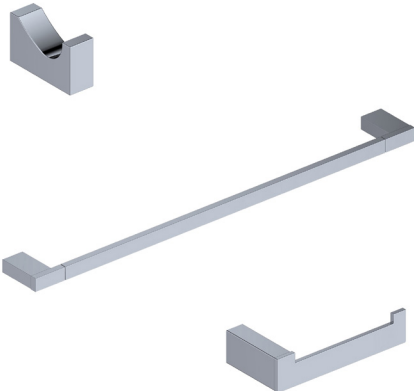

**Features**

- Bathroom accessory set
- Polished Chrome Finish
- Solid Brass Base
- Includes Mounting Hardware

**Kimono WSBC 215890B CR**

**SKU# | Option:**

- Kimono WSBC 215808 CR | Single Hook
- Kimono WSBC 215812 CR | 25.0" L x 2.7" W x 0.8" H Towel Bar
- Kimono WSBC 215804 CR | 6.1" L x 3.0" W x 1.4" H Toilet Paper Holder

**Finishes**

|||| CR Polished Chrome

<p><b>Collection</b> Kimono</p>	<p><b>Model  </b> Kimono WSBC 215890B</p>	<p>Dimensions Metric  <i>1 inch = 2.54 cm</i>  <i>1 inch = 25.4 mm</i></p>	 <p>1051 Lea Drive - Collegeville, PA 19426          Tel. 215 513 9400 - Fax 610 831 0215  <a href="http://www.ws bathcollections.com">www.ws bathcollections.com</a> - <a href="mailto:info@ws bathcollectins.com">info@ws bathcollectins.com</a></p>
-------------------------------------	---	--	---

# Product Specs Sheets

Collection  
Kimono

Model |  
Kimono WSBC 215808

Dimensions Metric  
*1 inch = 2.54 cm*  
*1 inch = 25.4 mm*

**WS**<sup>®</sup>  
BATH  
COLLECTIONS

1051 Lea Drive - Collegeville, PA 19426  
Tel. 215 513 9400 - Fax 610 831 0215  
[www.ws bathcollections.com](http://www.ws bathcollections.com) - [info@ws bathcollections.com](mailto:info@ws bathcollections.com)

# Product Specs Sheets

Collection  
Kimono

Model |  
Kimono WSBC 215834

Dimensions Metric  
*1 inch = 2.54 cm*  
*1 inch = 25.4 mm*

**WS**<sup>®</sup>  
BATH  
COLLECTIONS

1051 Lea Drive - Collegeville, PA 19426  
Tel. 215 513 9400 - Fax 610 831 0215  
[www.ws bathcollections.com](http://www.ws bathcollections.com) - [info@ws bathcollections.com](mailto:info@ws bathcollections.com)