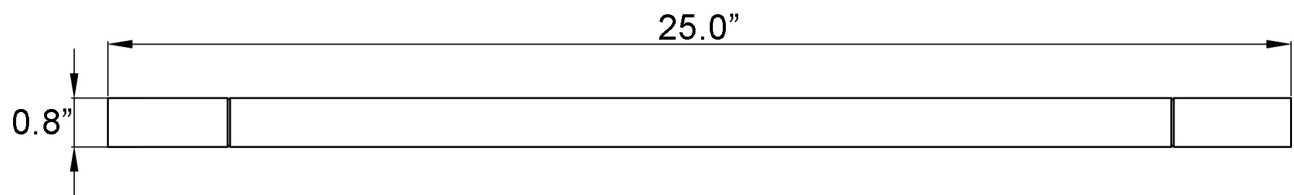

# Product Specs Sheets

Collection  
Kimono

Model |  
Kimono WSBC 215808

Dimensions Metric  
*1 inch = 2.54 cm*  
*1 inch = 25.4 mm*

**WS**<sup>®</sup>  
BATH  
COLLECTIONS

1051 Lea Drive - Collegeville, PA 19426  
Tel. 215 513 9400 - Fax 610 831 0215  
[www.ws bathcollections.com](http://www.ws bathcollections.com) - [info@ws bathcollections.com](mailto:info@ws bathcollections.com)

# Product Specs Sheets

Collection  
Kimono

Model |  
Kimono WSBC 215834

Dimensions Metric  
*1 inch = 2.54 cm*  
*1 inch = 25.4 mm*

**WS**<sup>®</sup>  
BATH  
COLLECTIONS

1051 Lea Drive - Collegeville, PA 19426  
Tel. 215 513 9400 - Fax 610 831 0215  
[www.ws bathcollections.com](http://www.ws bathcollections.com) - [info@ws bathcollections.com](mailto:info@ws bathcollections.com)