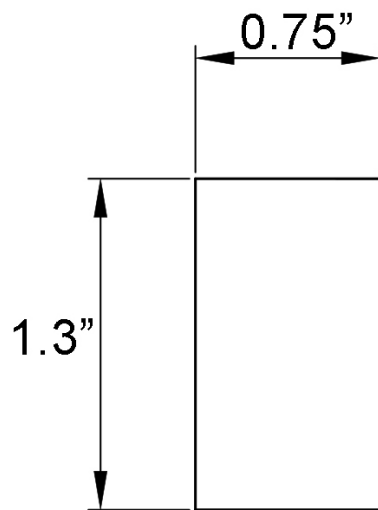

**Features**

- Bathroom accessory set
- Polished Chrome Finish
- Solid Brass Base
- Includes Mounting Hardware

**Kimono WSBC 215890B CR**

**SKU# | Option:**

- Kimono WSBC 215808 CR | Single Hook
- Kimono WSBC 215812 CR | 25.0" L x 2.7" W x 0.8" H Towel Bar
- Kimono WSBC 215804 CR | 6.1" L x 3.0" W x 1.4" H Toilet Paper Holder

# Product Specs Sheets

Collection  
Kimono

Model |  
Kimono WSBC 215808

Dimensions Metric  
*1 inch = 2.54 cm*  
*1 inch = 25.4 mm*

**WS**<sup>®</sup>  
BATH  
COLLECTIONS

1051 Lea Drive - Collegeville, PA 19426  
Tel. 215 513 9400 - Fax 610 831 0215  
[www.ws bathcollections.com](http://www.ws bathcollections.com) - [info@ws bathcollections.com](mailto:info@ws bathcollections.com)

# Product Specs Sheets

Collection  
Kimono

Model |  
Kimono WSBC 215834

Dimensions Metric  
*1 inch = 2.54 cm*  
*1 inch = 25.4 mm*

**WS**<sup>®</sup>  
BATH  
COLLECTIONS

1051 Lea Drive - Collegeville, PA 19426  
Tel. 215 513 9400 - Fax 610 831 0215  
[www.ws bathcollections.com](http://www.ws bathcollections.com) - [info@ws bathcollections.com](mailto:info@ws bathcollections.com)

# Product Specs Sheets

Collection  
Kimono

Model |  
Kimono WSBC 215804

Dimensions Metric  
*1 inch = 2.54 cm*  
*1 inch = 25.4 mm*

**WS**<sup>®</sup>  
BATH  
COLLECTIONS

1051 Lea Drive - Collegeville, PA 19426  
Tel. 215 513 9400 - Fax 610 831 0215  
[www.ws bathcollections.com](http://www.ws bathcollections.com) - [info@ws bathcollections.com](mailto:info@ws bathcollections.com)