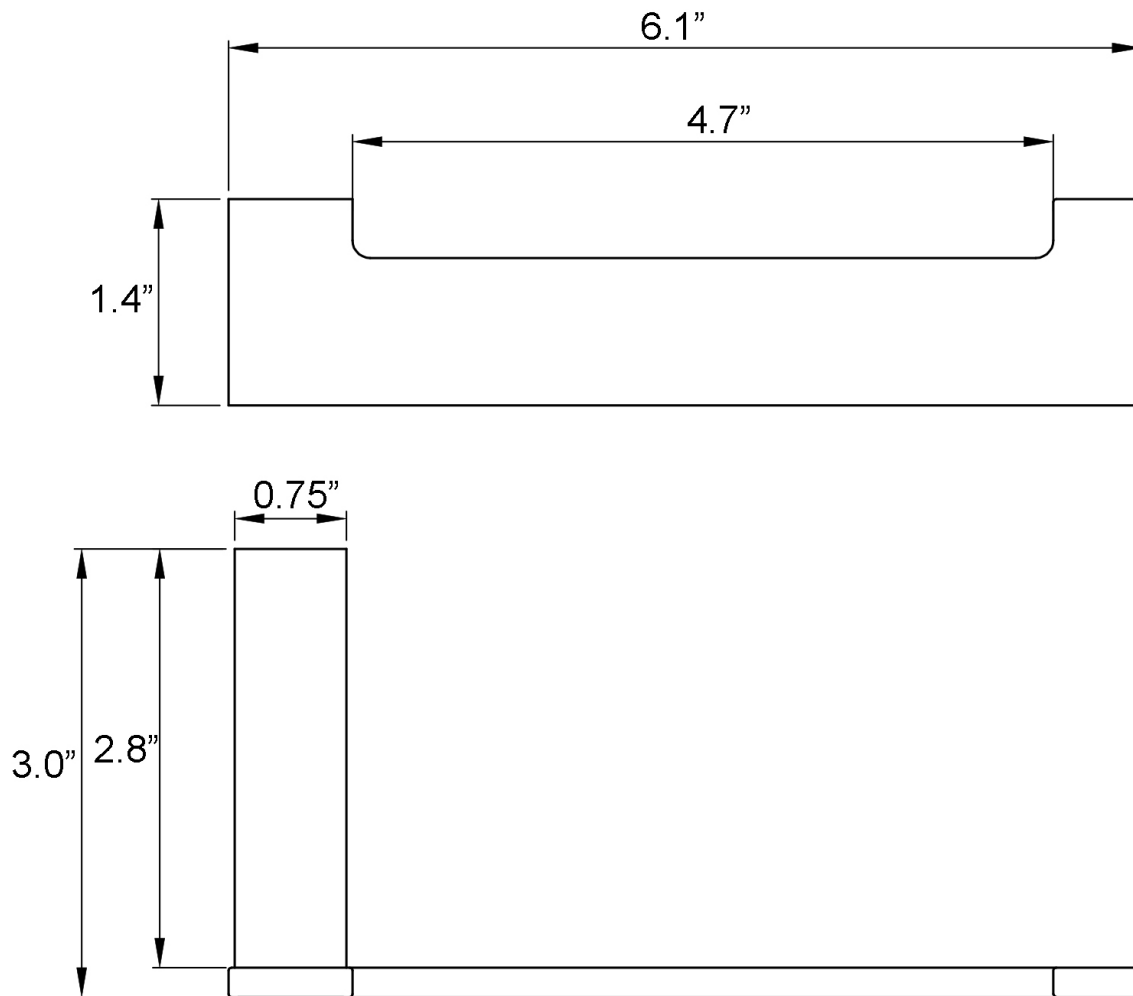

**Features**

- Bathroom accessory set
- Polished Chrome Finish
- Solid Brass Base
- Includes Mounting Hardware

**Kimono WSBC 215890B CR**

**SKU# | Option:**

- Kimono WSBC 215808 CR | Single Hook
- Kimono WSBC 215812 CR | 25.0" L x 2.7" W x 0.8" H Towel Bar
- Kimono WSBC 215804 CR | 6.1" L x 3.0" W x 1.4" H Toilet Paper Holder

# Product Specs Sheets

Collection  
Kimono

Model |  
Kimono WSBC 215808

Dimensions Metric  
*1 inch = 2.54 cm*  
*1 inch = 25.4 mm*

**WS**<sup>®</sup>  
BATH  
COLLECTIONS

1051 Lea Drive - Collegeville, PA 19426  
Tel. 215 513 9400 - Fax 610 831 0215  
[www.ws bathcollections.com](http://www.ws bathcollections.com) - [info@ws bathcollections.com](mailto:info@ws bathcollections.com)

# Product Specs Sheets

Collection  
Kimono

Model |  
Kimono WSBC 215834

Dimensions Metric  
*1 inch = 2.54 cm*  
*1 inch = 25.4 mm*

**WS**<sup>®</sup>  
BATH  
COLLECTIONS

1051 Lea Drive - Collegeville, PA 19426  
Tel. 215 513 9400 - Fax 610 831 0215  
[www.ws bathcollections.com](http://www.ws bathcollections.com) - [info@ws bathcollections.com](mailto:info@ws bathcollections.com)

# Product Specs Sheets

Collection  
Kimono

Model |  
Kimono WSBC 215804

Dimensions Metric  
*1 inch = 2.54 cm*  
*1 inch = 25.4 mm*

**WS**<sup>®</sup>  
BATH  
COLLECTIONS

1051 Lea Drive - Collegeville, PA 19426  
Tel. 215 513 9400 - Fax 610 831 0215  
[www.ws bathcollections.com](http://www.ws bathcollections.com) - [info@ws bathcollections.com](mailto:info@ws bathcollections.com)