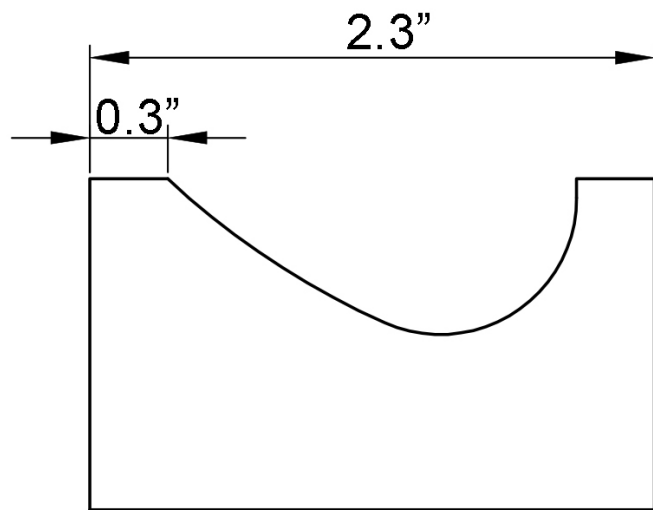

**Features**

- Bathroom accessory set
- Polished Chrome Finish
- Solid Brass Base
- Includes Mounting Hardware

**Kimono WSBC 215890B CR**

**SKU# | Option:**

- Kimono WSBC 215808 CR | Single Hook
- Kimono WSBC 215812 CR | 25.0" L x 2.7" W x 0.8" H Towel Bar
- Kimono WSBC 215804 CR | 6.1" L x 3.0" W x 1.4" H Toilet Paper Holder

# Product Specs Sheets

Collection  
Kimono

Model |  
Kimono WSBC 215808

Dimensions Metric  
*1 inch = 2.54 cm*  
*1 inch = 25.4 mm*

**WS**<sup>®</sup>  
BATH  
COLLECTIONS

1051 Lea Drive - Collegeville, PA 19426  
Tel. 215 513 9400 - Fax 610 831 0215  
[www.ws bathcollections.com](http://www.ws bathcollections.com) - [info@ws bathcollections.com](mailto:info@ws bathcollections.com)

# Product Specs Sheets

Collection  
Kimono

Model |  
Kimono WSBC 215834

Dimensions Metric  
*1 inch = 2.54 cm*  
*1 inch = 25.4 mm*

**WS**<sup>®</sup>  
BATH  
COLLECTIONS

1051 Lea Drive - Collegeville, PA 19426  
Tel. 215 513 9400 - Fax 610 831 0215  
[www.ws bathcollections.com](http://www.ws bathcollections.com) - [info@ws bathcollections.com](mailto:info@ws bathcollections.com)

# Product Specs Sheets

Collection  
Kimono

Model |  
Kimono WSBC 215804

Dimensions Metric  
*1 inch = 2.54 cm*  
*1 inch = 25.4 mm*

**WS**<sup>®</sup>  
BATH  
COLLECTIONS

1051 Lea Drive - Collegeville, PA 19426  
Tel. 215 513 9400 - Fax 610 831 0215  
[www.ws bathcollections.com](http://www.ws bathcollections.com) - [info@ws bathcollections.com](mailto:info@ws bathcollections.com)