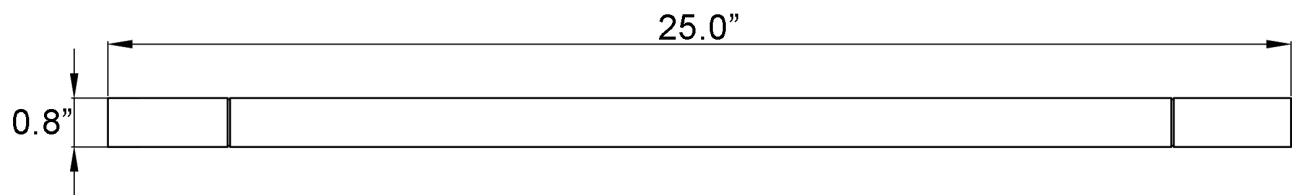

Features

- Towel Bar
- Polished Chrome Finish
- Solid Brass Base
- Includes Mounting Hardware

Kimono WSBC 215812 CR

SKU# | Option:

- Kimono WSBC 215812 CR | Polished Chrome

Finishes

 CR Polished Chrome

<p>Collection Kimono</p>	<p>Model Kimono WSBC 215812</p>	<p>Dimensions Metric <i>1 inch = 2.54 cm</i> <i>1 inch = 25.4 mm</i></p>	 <p>1051 Lea Drive - Collegeville, PA 19426 Tel. 215 513 9400 - Fax 610 831 0215 www.ws bathcollections.com - info@ws bathcollectins.com</p>
-------------------------------------	--	--	---

Product Specs Sheets

Collection
Kimono

Model |
Kimono WSBC 215834

Dimensions Metric
1 inch = 2.54 cm
1 inch = 25.4 mm

WS[®]
BATH
COLLECTIONS

1051 Lea Drive - Collegeville, PA 19426
Tel. 215 513 9400 - Fax 610 831 0215
www.ws bathcollections.com - info@ws bathcollections.com