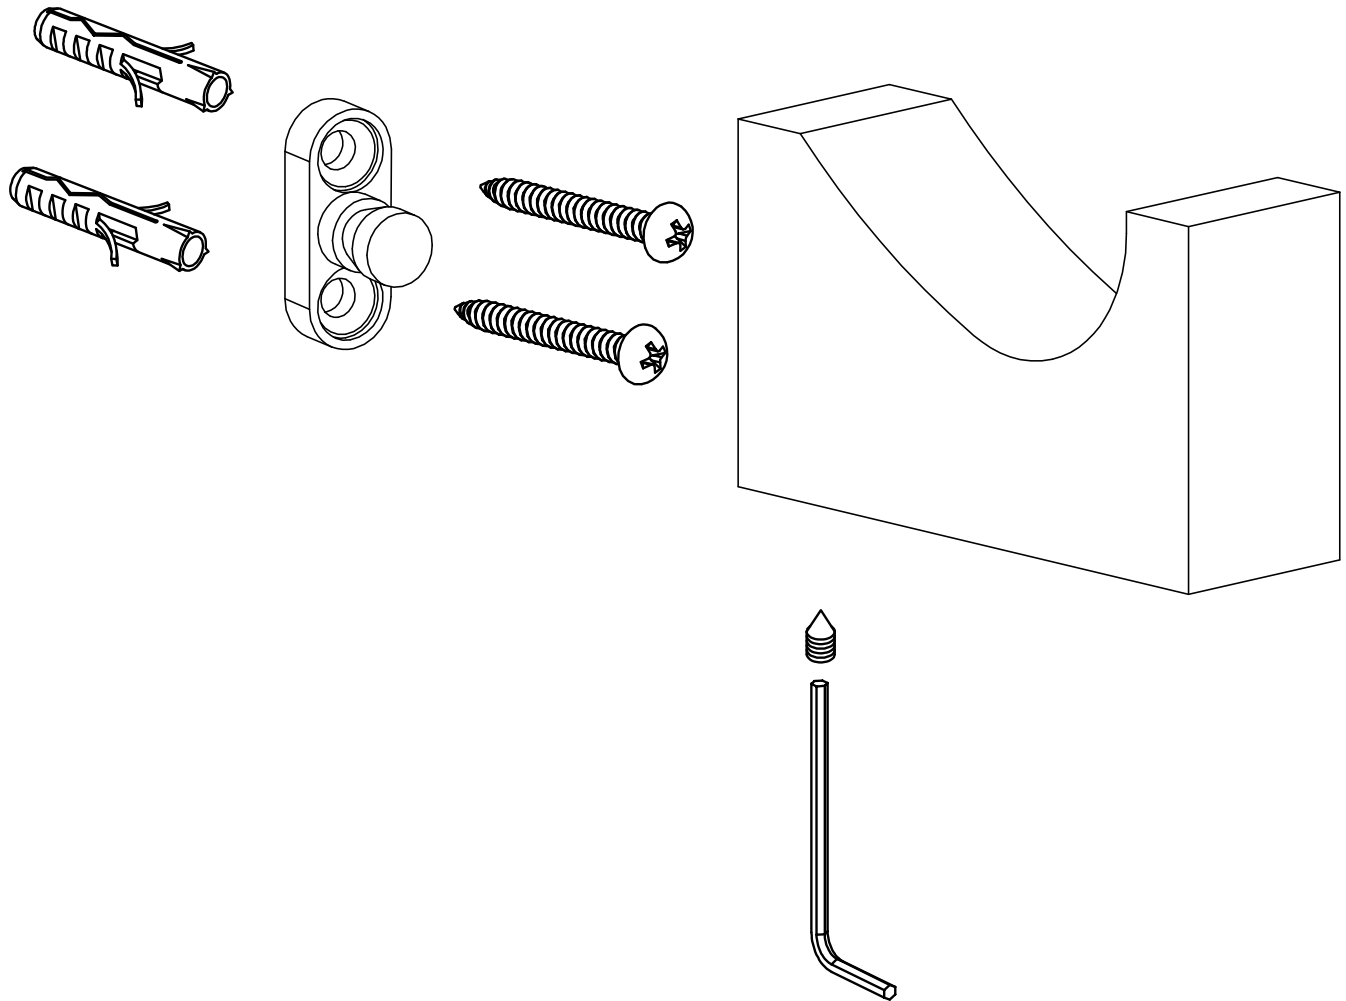

# Installation Instructions

Collection  
Kimono

Model |  
Kimono WSBC 215808

Dimensions Metric  
*1 inch = 2.54 cm*  
*1 inch = 25.4 mm*

**WS**<sup>®</sup>  
BATH  
COLLECTIONS

1051 Lea Drive - Collegeville, PA 19426  
Tel. 215 513 9400 - Fax 610 831 0215  
[www.ws bathcollections.com](http://www.ws bathcollections.com) - [info@ws bathcollections.com](mailto:info@ws bathcollections.com)