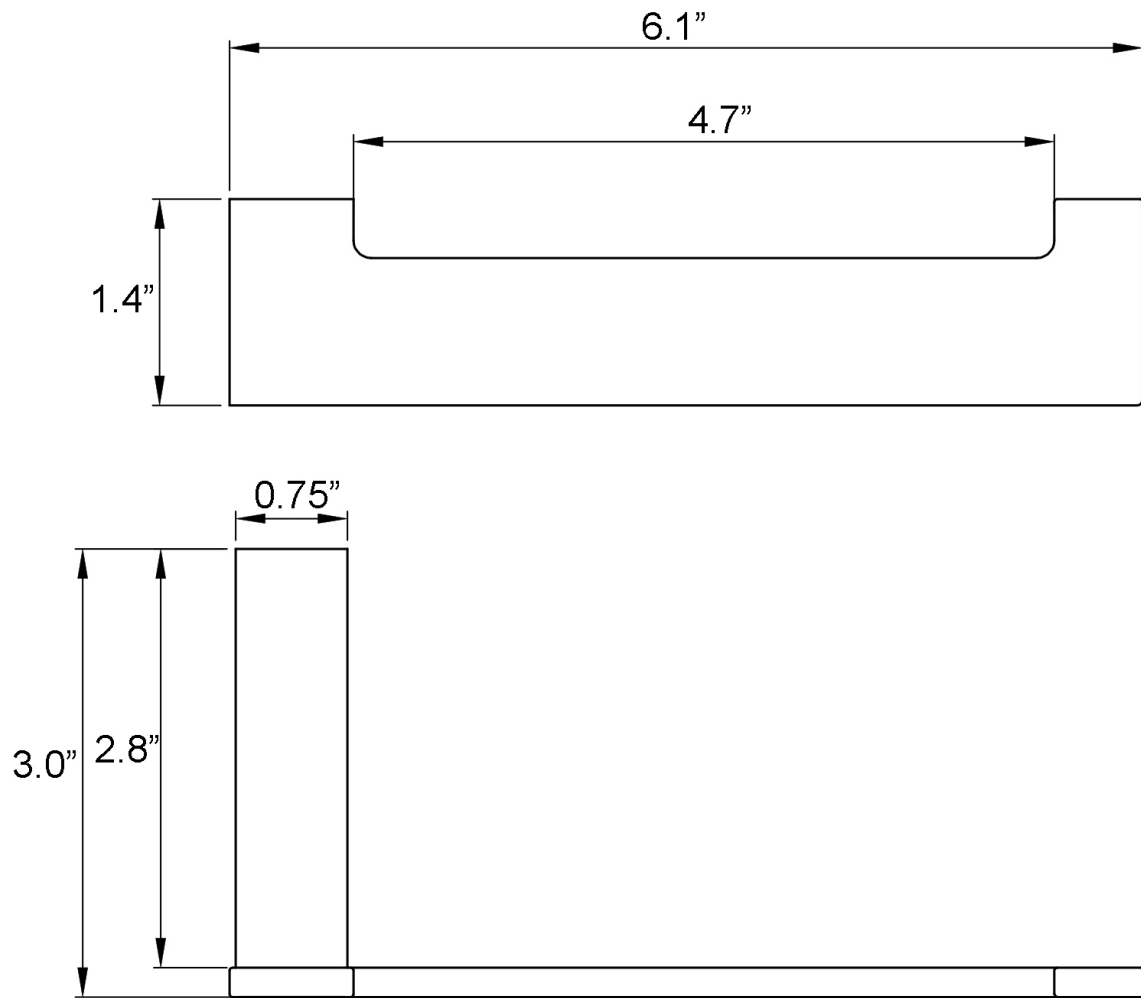

**Features**

- Toilet Paper Holder
- Polished Chrome Finish
- Solid Brass Base
- Includes Mounting Hardware

**Kimono WSBC 215804 CR**

**SKU# | Option:**

- Kimono WSBC 215804 CR | Polished Chrome

**Finishes**

 CR Polished Chrome

<p><b>Collection</b> Kimono</p>	<p><b>Model  </b> Kimono WSBC 215804</p>	<p>Dimensions Metric  <i>1 inch = 2.54 cm</i>  <i>1 inch = 25.4 mm</i></p>	<p>          1051 Lea Drive - Collegeville, PA 19426          Tel. 215 513 9400 - Fax 610 831 0215  <a href="http://www.ws bathcollections.com">www.ws bathcollections.com</a> - <a href="mailto:info@ws bathcollectins.com">info@ws bathcollectins.com</a></p>
-------------------------------------	--	--	--

# Product Specs Sheets

Collection  
Kimono

Model |  
Kimono WSBC 215804

Dimensions Metric  
*1 inch = 2.54 cm*  
*1 inch = 25.4 mm*

**WS**<sup>®</sup>  
BATH  
COLLECTIONS

1051 Lea Drive - Collegeville, PA 19426  
Tel. 215 513 9400 - Fax 610 831 0215  
[www.ws bathcollections.com](http://www.ws bathcollections.com) - [info@ws bathcollections.com](mailto:info@ws bathcollections.com)