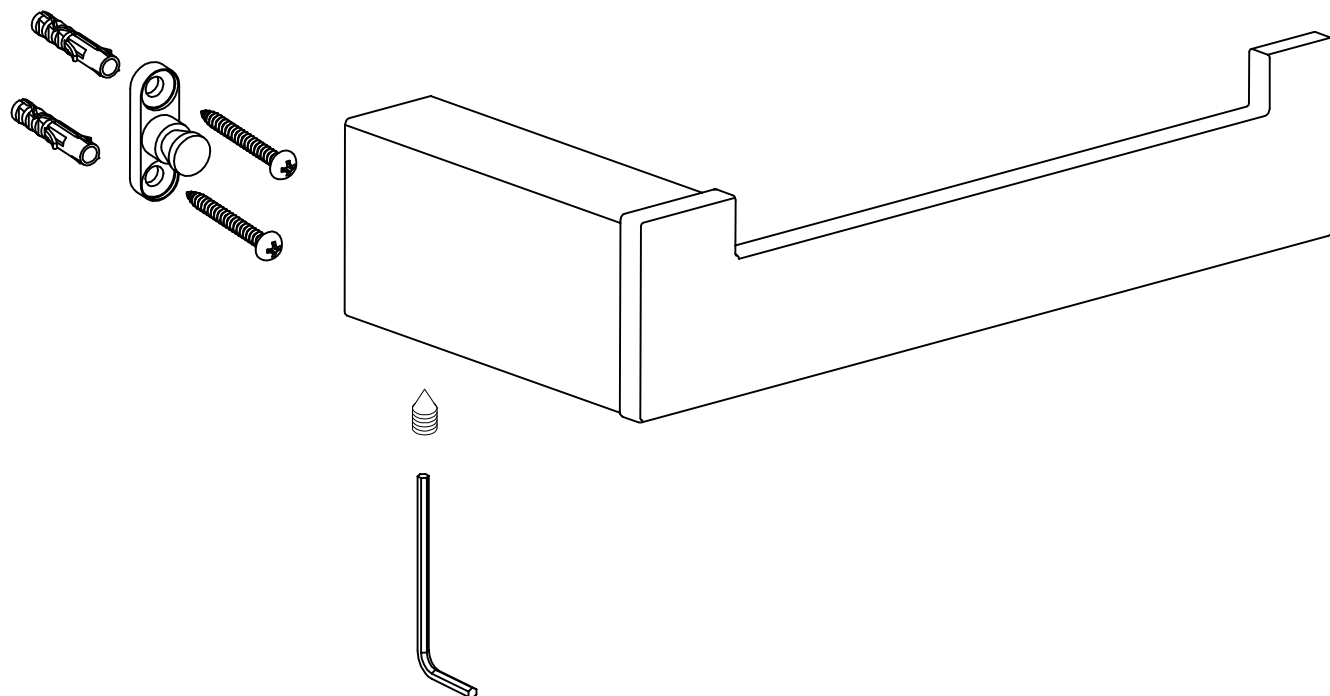

Installation Instructions

Collection
Kimono

Model |
Kimono WSBC 215804

Dimensions Metric
1 inch = 2.54 cm
1 inch = 25.4 mm

WS[®]
BATH
COLLECTIONS

1051 Lea Drive - Collegeville, PA 19426
Tel. 215 513 9400 - Fax 610 831 0215
www.ws bathcollections.com - info@ws bathcollections.com