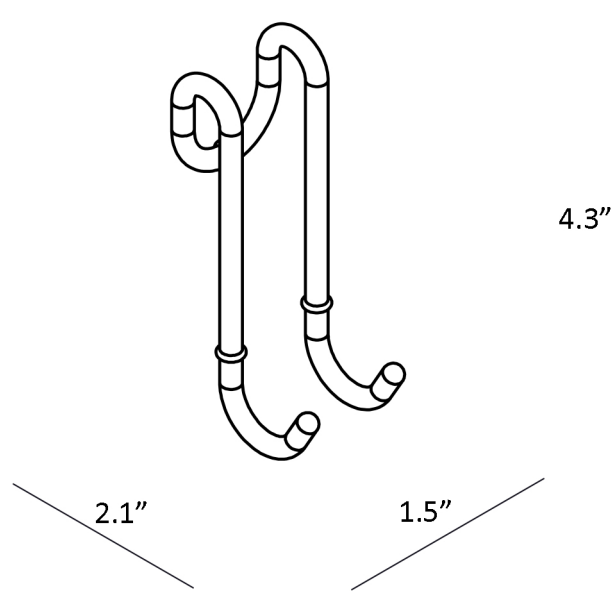

**Features**

- Bathroom Hook
- Polished Chrome Finish
- Solid Brass Base
- Includes Mounting Hardware

**Harmony WSBC DH 1 CR**

**SKU# | Option:**

- Harmony WSBC DH 1 CR | Polished Chrome

**Finishes**

 CR Polished Chrome

<p><b>Collection</b> Harmony</p>	<p><b>Model  </b> Harmony WSBC DH 1</p>	<p>Dimensions Metric  <i>1 inch = 2.54 cm</i>  <i>1 inch = 25.4 mm</i></p>	<p>          1051 Lea Drive - Collegeville, PA 19426          Tel. 215 513 9400 - Fax 610 831 0215  <a href="http://www.ws bathcollections.com">www.ws bathcollections.com</a> - <a href="mailto:info@ws bathcollectins.com">info@ws bathcollectins.com</a></p>
--------------------------------------	---	--	--

# Product Specs Sheets

Collection  
Harmony

Model |  
Harmony WSBC DH 1

Dimensions Metric  
1 inch = 2.54 cm  
1 inch = 25.4 mm

**WS**<sup>®</sup>  
BATH  
COLLECTIONS

1051 Lea Drive - Collegeville, PA 19426  
Tel. 215 513 9400 - Fax 610 831 0215  
[www.ws bathcollections.com](http://www.ws bathcollections.com) - [info@ws bathcollections.com](mailto:info@ws bathcollections.com)