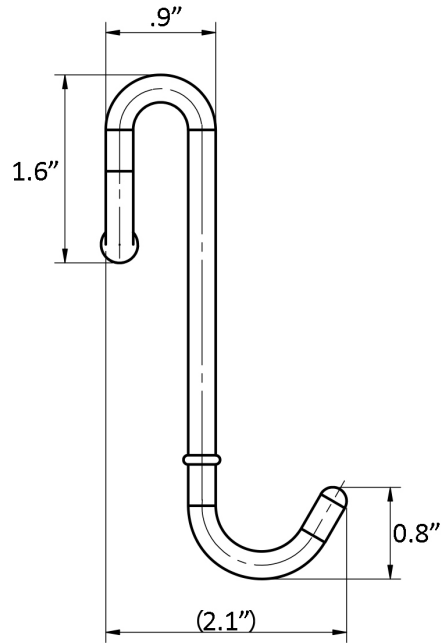

**Features**

- Bathroom Hook
- Polished Chrome Finish
- Solid Brass Base
- Includes Mounting Hardware

**Harmony WSBC DH 1 CR**

**SKU# | Option:**

- Harmony WSBC DH 1 CR | Polished Chrome

**Finishes**

 CR Polished Chrome

<p><b>Collection</b> Harmony</p>	<p><b>Model  </b> Harmony WSBC DH 1</p>	<p>Dimensions Metric  <i>1 inch = 2.54 cm</i>  <i>1 inch = 25.4 mm</i></p>	<p>          1051 Lea Drive - Collegeville, PA 19426          Tel. 215 513 9400 - Fax 610 831 0215  <a href="http://www.ws bathcollections.com">www.ws bathcollections.com</a> - <a href="mailto:info@ws bathcollectins.com">info@ws bathcollectins.com</a></p>
--------------------------------------	---	--	--

# Product Specs Sheets

Collection  
Harmony

Model |  
Harmony WSBC DH 1

Dimensions Metric  
1 inch = 2.54 cm  
1 inch = 25.4 mm

**WS**<sup>®</sup>  
BATH  
COLLECTIONS

1051 Lea Drive - Collegeville, PA 19426  
Tel. 215 513 9400 - Fax 610 831 0215  
[www.ws bathcollections.com](http://www.ws bathcollections.com) - [info@ws bathcollections.com](mailto:info@ws bathcollections.com)