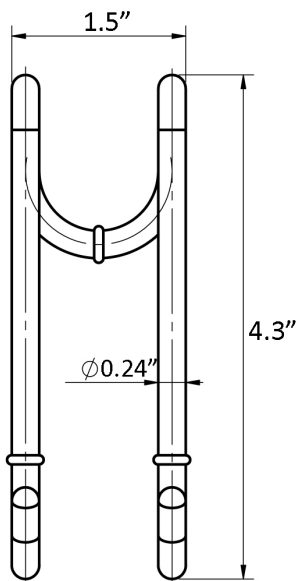

**Features**

- Bathroom Hook
- Polished Chrome Finish
- Solid Brass Base
- Includes Mounting Hardware

**Harmony WSBC DH 1 CR**

**SKU# | Option:**

- Harmony WSBC DH 1 CR | Polished Chrome

**Finishes**

 CR Polished Chrome

<p><b>Collection</b> Harmony</p>	<p><b>Model  </b> Harmony WSBC DH 1</p>	<p>Dimensions Metric  <i>1 inch = 2.54 cm</i>  <i>1 inch = 25.4 mm</i></p>	<p>          1051 Lea Drive - Collegeville, PA 19426          Tel. 215 513 9400 - Fax 610 831 0215  <a href="http://www.ws bathcollections.com">www.ws bathcollections.com</a> - <a href="mailto:info@ws bathcollectins.com">info@ws bathcollectins.com</a></p>
--------------------------------------	---	--	--

# Product Specs Sheets

Collection  
Harmony

Model |  
Harmony WSBC DH 1

Dimensions Metric  
1 inch = 2.54 cm  
1 inch = 25.4 mm

**WS**<sup>®</sup>  
BATH  
COLLECTIONS

1051 Lea Drive - Collegeville, PA 19426  
Tel. 215 513 9400 - Fax 610 831 0215  
[www.ws bathcollections.com](http://www.ws bathcollections.com) - [info@ws bathcollections.com](mailto:info@ws bathcollections.com)