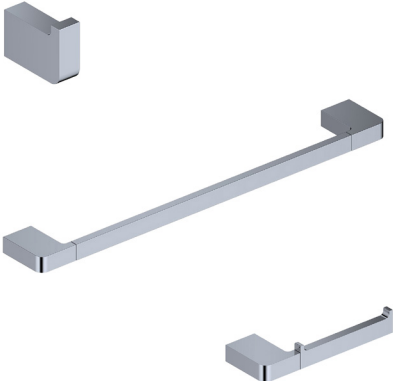

Features

- Bathroom accessory set
- Polished Chrome Finish
- Solid Brass Base
- Includes Mounting Hardware

Cube WSBC 226890A CR

SKU# | Option:

- Cube WSBC 226808 CR | Single Hook
- Cube WSBC 226810 CR | 19.3" L x 2.6" W x 0.8" H Towel Bar
- Cube WSBC 226804 CR | 7.0" L x 2.6" W x 1.1" H Toilet Paper Holder

Finishes

|||| CR Polished Chrome

<p>Collection Cube</p>	<p>Model Cube WSBC 226890A</p>	<p>Dimensions Metric 1 inch = 2.54 cm 1 inch = 25.4 mm</p>	 <p>1051 Lea Drive - Collegeville, PA 19426 Tel. 215 513 9400 - Fax 610 831 0215 www.ws bathcollections.com - info@ws bathcollectins.com</p>
-----------------------------------	---	--	---

Product Specs Sheets

Collection
Cube

Model |
Cube WSBC 226810

Dimensions Metric
1 inch = 2.54 cm
1 inch = 25.4 mm

WS[®]
BATH
COLLECTIONS

1051 Lea Drive - Collegeville, PA 19426
Tel. 215 513 9400 - Fax 610 831 0215
www.ws bathcollections.com - info@ws bathcollections.com

Product Specs Sheets

Collection
Cube

Model |
Cube WSBC 226808

Dimensions Metric
1 inch = 2.54 cm
1 inch = 25.4 mm

WS[®]
BATH
COLLECTIONS

1051 Lea Drive - Collegeville, PA 19426
Tel. 215 513 9400 - Fax 610 831 0215
www.wsbatchcollections.com - info@wsbatchcollections.com