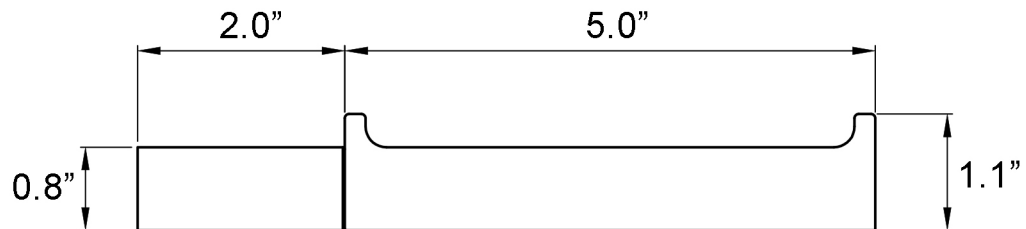

Product Specs Sheets

Collection
Cube

Model |
Cube WSBC 226810

Dimensions Metric
1 inch = 2.54 cm
1 inch = 25.4 mm

WS[®]
BATH
COLLECTIONS

1051 Lea Drive - Collegeville, PA 19426
Tel. 215 513 9400 - Fax 610 831 0215
www.ws bathcollections.com - info@ws bathcollections.com

Product Specs Sheets

Collection
Cube

Model |
Cube WSBC 226808

Dimensions Metric
1 inch = 2.54 cm
1 inch = 25.4 mm

WS[®]
BATH
COLLECTIONS

1051 Lea Drive - Collegeville, PA 19426
Tel. 215 513 9400 - Fax 610 831 0215
www.wsbatchcollections.com - info@wsbatchcollections.com

Product Specs Sheets

Collection
Cube

Model |
Cube WSBC 226804

Dimensions Metric
1 inch = 2.54 cm
1 inch = 25.4 mm

WS[®]
BATH
COLLECTIONS

1051 Lea Drive - Collegeville, PA 19426
Tel. 215 513 9400 - Fax 610 831 0215
www.ws bathcollections.com - info@ws bathcollections.com