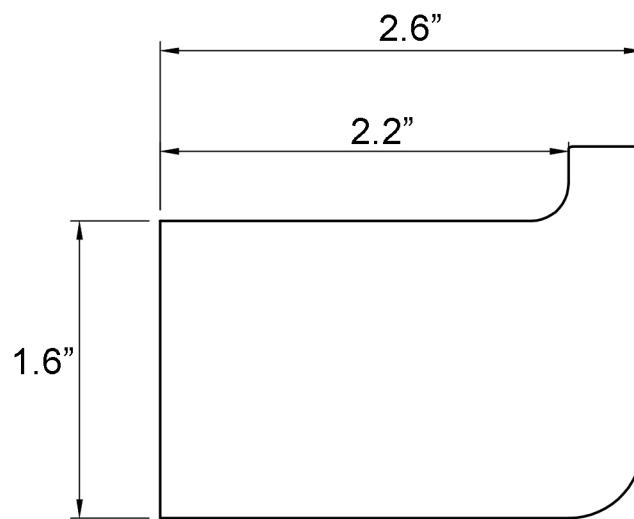

Finishes

|||| CR Polished Chrome

<p>Collection Cube</p>	<p>Model Cube WSBC 226890A</p>	<p>Dimensions Metric 1 inch = 2.54 cm 1 inch = 25.4 mm</p>	 <p>1051 Lea Drive - Collegeville, PA 19426 Tel. 215 513 9400 - Fax 610 831 0215 www.ws bathcollections.com - info@ws bathcollectins.com</p>
-----------------------------------	---	--	---

Product Specs Sheets

Collection
Cube

Model |
Cube WSBC 226810

Dimensions Metric
1 inch = 2.54 cm
1 inch = 25.4 mm

WS[®]
BATH
COLLECTIONS

1051 Lea Drive - Collegeville, PA 19426
Tel. 215 513 9400 - Fax 610 831 0215
www.ws bathcollections.com - info@ws bathcollections.com

Product Specs Sheets

Collection
Cube

Model |
Cube WSBC 226808

Dimensions Metric
1 inch = 2.54 cm
1 inch = 25.4 mm

WS[®]
BATH
COLLECTIONS

1051 Lea Drive - Collegeville, PA 19426
Tel. 215 513 9400 - Fax 610 831 0215
www.wsbatchcollections.com - info@wsbatchcollections.com

Product Specs Sheets

Collection
Cube

Model |
Cube WSBC 226804

Dimensions Metric
1 inch = 2.54 cm
1 inch = 25.4 mm

WS[®]
BATH
COLLECTIONS

1051 Lea Drive - Collegeville, PA 19426
Tel. 215 513 9400 - Fax 610 831 0215
www.ws bathcollections.com - info@ws bathcollections.com