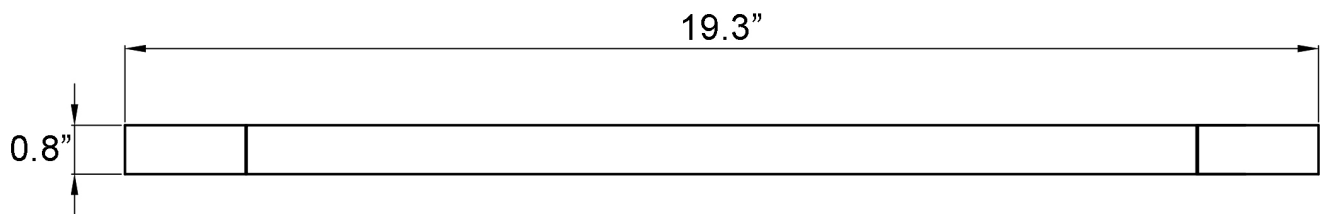

Features

- Bathroom accessory set
- Polished Chrome Finish
- Solid Brass Base
- Includes Mounting Hardware

Cube WSBC 226890A CR

SKU# | Option:

- Cube WSBC 226808 CR | Single Hook
- Cube WSBC 226810 CR | 19.3" L x 2.6" W x 0.8" H Towel Bar
- Cube WSBC 226804 CR | 7.0" L x 2.6" W x 1.1" H Toilet Paper Holder

Finishes

|||| CR Polished Chrome

<p>Collection Cube</p>	<p>Model Cube WSBC 226890A</p>	<p>Dimensions Metric 1 inch = 2.54 cm 1 inch = 25.4 mm</p>	 <p>1051 Lea Drive - Collegeville, PA 19426 Tel. 215 513 9400 - Fax 610 831 0215 www.ws bathcollections.com - info@ws bathcollectins.com</p>
-----------------------------------	---	--	---

Product Specs Sheets

Collection
Cube

Model |
Cube WSBC 226810

Dimensions Metric
1 inch = 2.54 cm
1 inch = 25.4 mm

WS[®]
BATH
COLLECTIONS

1051 Lea Drive - Collegeville, PA 19426
Tel. 215 513 9400 - Fax 610 831 0215
www.ws bathcollections.com - info@ws bathcollections.com

Product Specs Sheets

Collection
Cube

Model |
Cube WSBC 226808

Dimensions Metric
1 inch = 2.54 cm
1 inch = 25.4 mm

WS[®]
BATH
COLLECTIONS

1051 Lea Drive - Collegeville, PA 19426
Tel. 215 513 9400 - Fax 610 831 0215
www.wsbatchcollections.com - info@wsbatchcollections.com