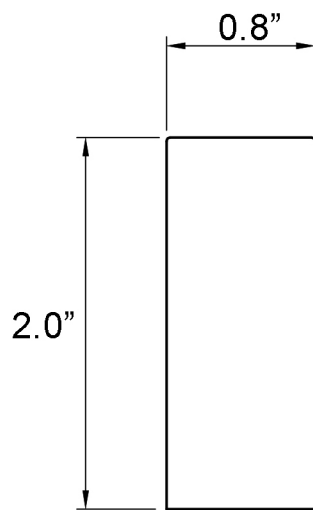

Features

- Bathroom accessory set
- Polished Chrome Finish
- Solid Brass Base
- Includes Mounting Hardware

Cube WSBC 226890A CR

SKU# | Option:

- Cube WSBC 226808 CR | Single Hook
- Cube WSBC 226810 CR | 19.3" L x 2.6" W x 0.8" H Towel Bar
- Cube WSBC 226804 CR | 7.0" L x 2.6" W x 1.1" H Toilet Paper Holder

Product Specs Sheets

Collection
Cube

Model |
Cube WSBC 226810

Dimensions Metric
1 inch = 2.54 cm
1 inch = 25.4 mm

WS[®]
BATH
COLLECTIONS

1051 Lea Drive - Collegeville, PA 19426
Tel. 215 513 9400 - Fax 610 831 0215
www.ws bathcollections.com - info@ws bathcollections.com

Product Specs Sheets

Collection
Cube

Model |
Cube WSBC 226808

Dimensions Metric
1 inch = 2.54 cm
1 inch = 25.4 mm

WS[®]
BATH
COLLECTIONS

1051 Lea Drive - Collegeville, PA 19426
Tel. 215 513 9400 - Fax 610 831 0215
www.wsbatchcollections.com - info@wsbatchcollections.com

Product Specs Sheets

Collection
Cube

Model |
Cube WSBC 226804

Dimensions Metric
1 inch = 2.54 cm
1 inch = 25.4 mm

WS[®]
BATH
COLLECTIONS

1051 Lea Drive - Collegeville, PA 19426
Tel. 215 513 9400 - Fax 610 831 0215
www.ws bathcollections.com - info@ws bathcollections.com