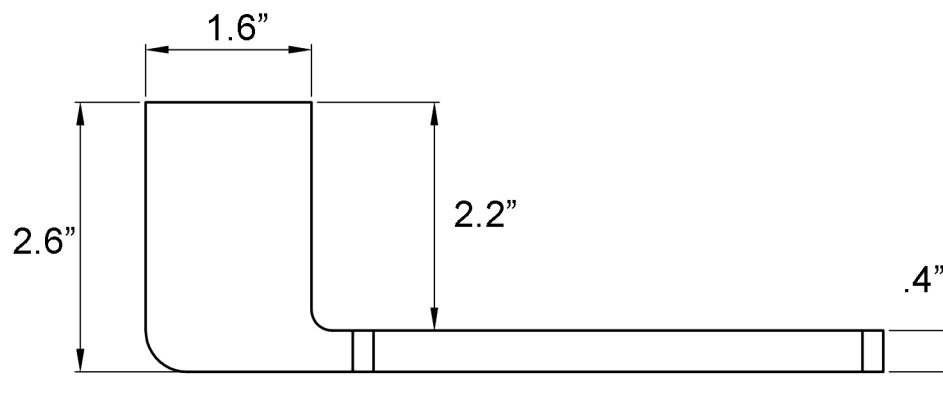

Features

- Bathroom accessory set
- Polished Chrome Finish
- Solid Brass Base
- Includes Mounting Hardware

Cube WSBC 226890A CR

SKU# | Option:

- Cube WSBC 226808 CR | Single Hook
- Cube WSBC 226810 CR | 19.3" L x 2.6" W x 0.8" H Towel Bar
- Cube WSBC 226804 CR | 7.0" L x 2.6" W x 1.1" H Toilet Paper Holder

Product Specs Sheets

Collection
Cube

Model |
Cube WSBC 226810

Dimensions Metric
1 inch = 2.54 cm
1 inch = 25.4 mm

WS[®]
BATH
COLLECTIONS

1051 Lea Drive - Collegeville, PA 19426
Tel. 215 513 9400 - Fax 610 831 0215
www.ws bathcollections.com - info@ws bathcollections.com

Product Specs Sheets

Collection
Cube

Model |
Cube WSBC 226808

Dimensions Metric
1 inch = 2.54 cm
1 inch = 25.4 mm

WS[®]
BATH
COLLECTIONS

1051 Lea Drive - Collegeville, PA 19426
Tel. 215 513 9400 - Fax 610 831 0215
www.wsbatchcollections.com - info@wsbatchcollections.com

Product Specs Sheets

Collection
Cube

Model |
Cube WSBC 226804

Dimensions Metric
1 inch = 2.54 cm
1 inch = 25.4 mm

WS[®]
BATH
COLLECTIONS

1051 Lea Drive - Collegeville, PA 19426
Tel. 215 513 9400 - Fax 610 831 0215
www.ws bathcollections.com - info@ws bathcollections.com