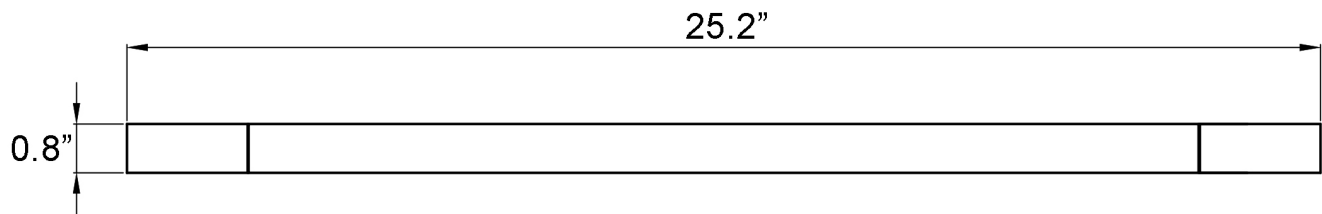

**Features**

- Towel Bar
- Polished Chrome Finish
- Solid Brass Base
- Includes Mounting Hardware

**Cube WSBC 226812 CR**

**SKU# | Option:**

- Cube WSBC 226812 CR | Polished Chrome

**Finishes**

<p><b>Collection</b> Cube</p>	<p><b>Model  </b> Cube WSBC 226812</p>	<p>Dimensions Metric  <i>1 inch = 2.54 cm</i>  <i>1 inch = 25.4 mm</i></p>	 <p>1051 Lea Drive - Collegeville, PA 19426          Tel. 215 513 9400 - Fax 610 831 0215  <a href="http://www.ws bathcollections.com">www.ws bathcollections.com</a> - <a href="mailto:info@ws bathcollectins.com">info@ws bathcollectins.com</a></p>
-----------------------------------	--	--	---

# Product Specs Sheets

Collection  
Cube

Model |  
Cube WSBC 226812

Dimensions Metric

*1 inch = 2.54 cm*  
*1 inch = 25.4 mm*

**WS**<sup>®</sup>  
**BATH**  
**COLLECTIONS**

1051 Lea Drive - Collegeville, PA 19426  
Tel. 215 513 9400 - Fax 610 831 0215  
[www.ws bathcollections.com](http://www.ws bathcollections.com) - [info@ws bathcollections.com](mailto:info@ws bathcollections.com)