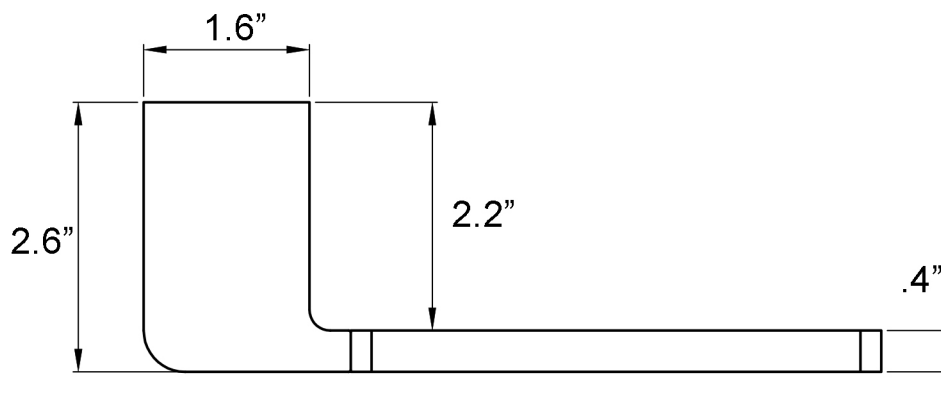

Features

- Toilet Paper Holder
- Polished Chrome Finish
- Solid Brass Base
- Includes Mounting Hardware

Cube WSBC 226804 CR

SKU# | Option:

- Cube WSBC 226804 CR | Polished Chrome

Finishes

 CR Polished Chrome

<p>Collection Cube</p>	<p>Model Cube WSBC 226804</p>	<p>Dimensions Metric <i>1 inch = 2.54 cm</i> <i>1 inch = 25.4 mm</i></p>	 <p>1051 Lea Drive - Collegeville, PA 19426 Tel. 215 513 9400 - Fax 610 831 0215 www.ws bathcollections.com - info@ws bathcollectins.com</p>
-----------------------------------	--	--	---

Product Specs Sheets

Collection
Cube

Model |
Cube WSBC 226804

Dimensions Metric

1 inch = 2.54 cm
1 inch = 25.4 mm

WS[®]
BATH
COLLECTIONS

1051 Lea Drive - Collegeville, PA 19426
Tel. 215 513 9400 - Fax 610 831 0215
www.ws bathcollections.com - info@ws bathcollections.com