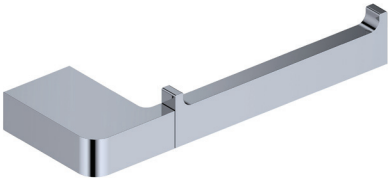

Features

- Toilet Paper Holder
- Polished Chrome Finish
- Solid Brass Base
- Includes Mounting Hardware

Cube WSBC 226804 CR

SKU# | Option:

- Cube WSBC 226804 CR | Polished Chrome

Finishes

 CR Polished Chrome

<p>Collection Cube</p>	<p>Model Cube WSBC 226804</p>	<p>Dimensions Metric <i>1 inch = 2.54 cm</i> <i>1 inch = 25.4 mm</i></p>	 <p>1051 Lea Drive - Collegeville, PA 19426 Tel. 215 513 9400 - Fax 610 831 0215 www.ws bathcollections.com - info@ws bathcollectins.com</p>
-----------------------------------	--	--	---

Product Specs Sheets

Collection
Cube

Model |
Cube WSBC 226804

Dimensions Metric

1 inch = 2.54 cm
1 inch = 25.4 mm

WS[®]
BATH
COLLECTIONS

1051 Lea Drive - Collegeville, PA 19426
Tel. 215 513 9400 - Fax 610 831 0215
www.ws bathcollections.com - info@ws bathcollections.com