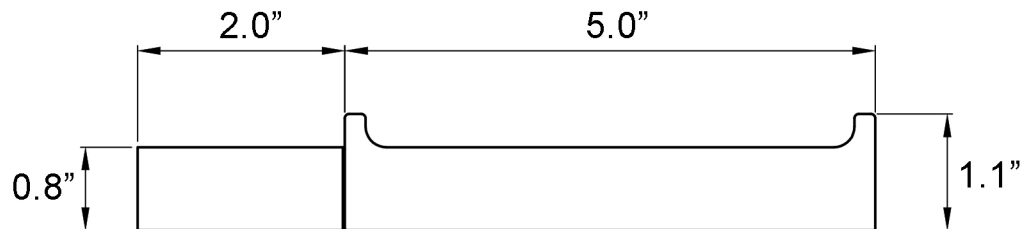

Features

- Toilet Paper Holder
- Polished Chrome Finish
- Solid Brass Base
- Includes Mounting Hardware

Cube WSBC 226804 CR

SKU# | Option:

- Cube WSBC 226804 CR | Polished Chrome

Finishes

 CR Polished Chrome

<p>Collection Cube</p>	<p>Model Cube WSBC 226804</p>	<p>Dimensions Metric <i>1 inch = 2.54 cm</i> <i>1 inch = 25.4 mm</i></p>	 <p>1051 Lea Drive - Collegeville, PA 19426 Tel. 215 513 9400 - Fax 610 831 0215 www.ws bathcollections.com - info@ws bathcollectins.com</p>
-----------------------------------	--	--	---

Product Specs Sheets

Collection
Cube

Model |
Cube WSBC 226804

Dimensions Metric

1 inch = 2.54 cm
1 inch = 25.4 mm

WS[®]
BATH
COLLECTIONS

1051 Lea Drive - Collegeville, PA 19426
Tel. 215 513 9400 - Fax 610 831 0215
www.ws bathcollections.com - info@ws bathcollections.com