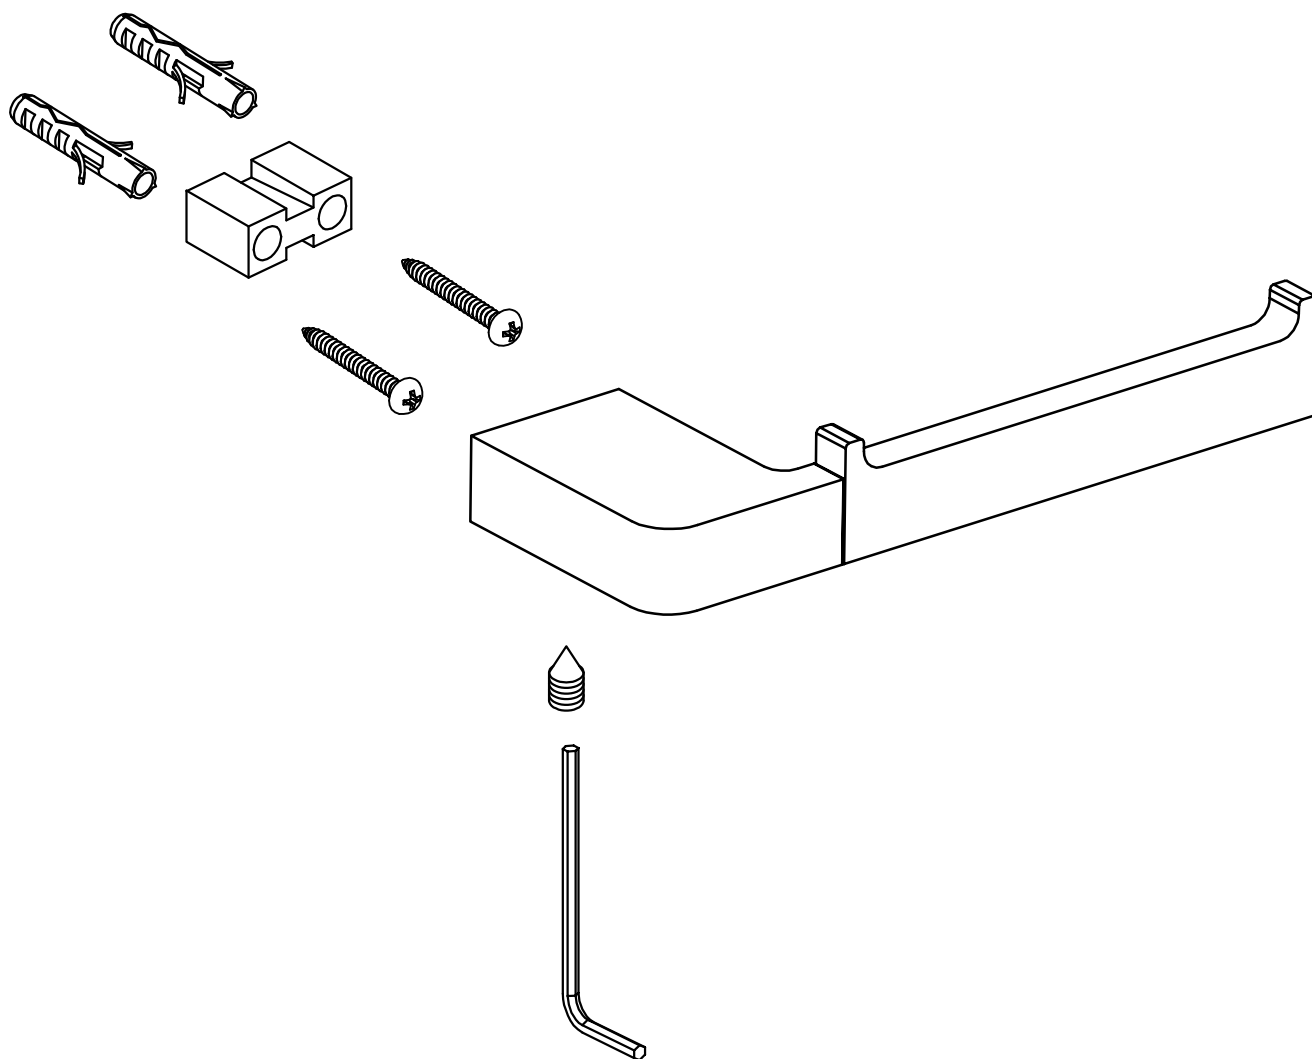

# Installation Instructions

Collection  
Ewdg

Model |  
Eudg WSBC 448: 26

Dimensions Metric  
*1 inch = 2.54 cm*  
*1 inch = 25.4 mm*

**WS**<sup>®</sup>  
BATH  
COLLECTIONS

1051 Lea Drive - Collegeville, PA 19426  
Tel. 215 513 9400 - Fax 610 831 0215  
[www.ws bathcollections.com](http://www.ws bathcollections.com) - [info@ws bathcollections.com](mailto:info@ws bathcollections.com)