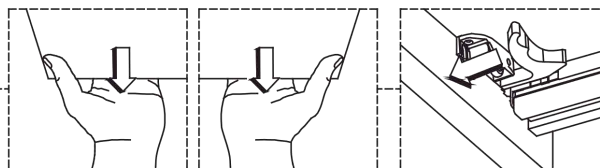

## 02.

Collection  
Installation  
Instructions

Model |  
Concert

Dimensions Metric  
1 inch = 2.54 cm  
1 inch = 25.4 mm

**WS**<sup>®</sup>  
BATH  
COLLECTIONS

1051 Lea Drive - Colleagueville, PA 19426  
Tel. 215 513 9400 - Fax 610 831 0215  
[www.ws bathcollections.com](http://www.ws bathcollections.com) - [info@ws bathcollections.com](mailto:info@ws bathcollections.com)

## 05.

04.2

04.3

Collection  
Installation  
Instructions

Model |  
Concert

Dimensions Metric  
1 inch = 2.54 cm  
1 inch = 25.4 mm

**WS**<sup>®</sup>  
BATH  
COLLECTIONS

1051 Lea Drive - Colleagueville, PA 19426  
Tel. 215 513 9400 - Fax 610 831 0215  
[www.ws bathcollections.com](http://www.ws bathcollections.com) - [info@ws bathcollections.com](mailto:info@ws bathcollections.com)