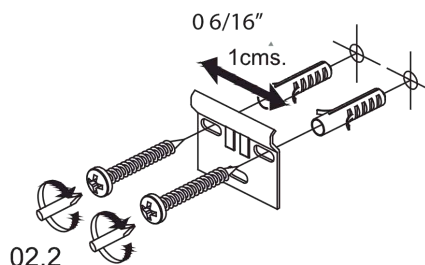

03.

BO-719 1143921

04.

05.

04.2

04.3

Collection
Installation
Instructions

Model |
Concert

Dimensions Metric
1 inch = 2.54 cm
1 inch = 25.4 mm

WS®
BATH
COLLECTIONS

1051 Lea Drive - Colleagueville, PA 19426
Tel. 215 513 9400 - Fax 610 831 0215
www.ws bathcollections.com - info@ws bathcollections.com