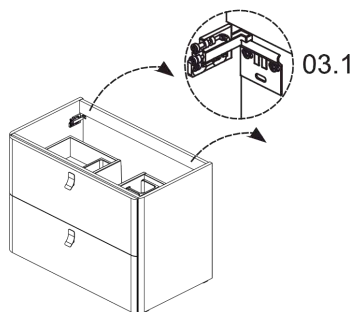

03.

BO-719 1143921

04.

05.

04.2

04.3

Collection
Installation
Instructions

Model |
Concert

Dimensions Metric
1 inch = 2.54 cm
1 inch = 25.4 mm

WS®
BATH
COLLECTIONS

1051 Lea Drive - Colleagueville, PA 19426
Tel. 215 513 9400 - Fax 610 831 0215
www.ws bathcollections.com - info@ws bathcollections.com