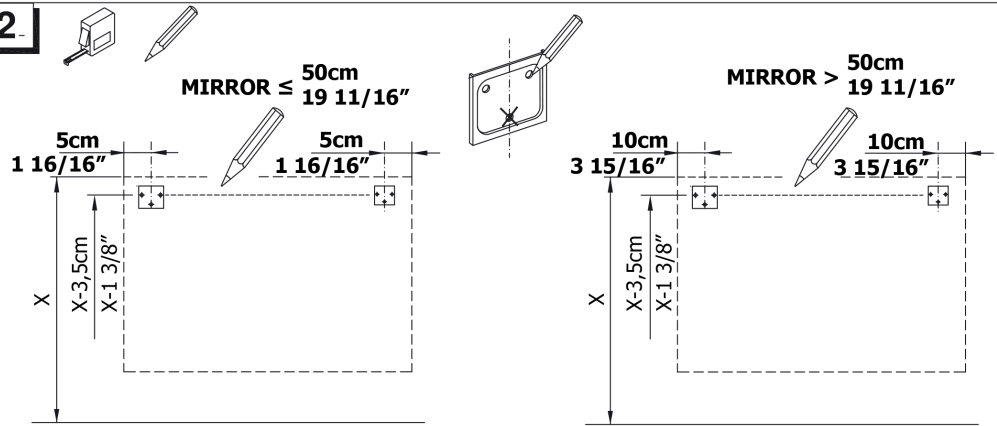

## 05.

04.2

04.3

Collection  
Installation  
Instructions

Model |  
Concert

Dimensions Metric  
1 inch = 2.54 cm  
1 inch = 25.4 mm

**WS**<sup>®</sup>  
BATH  
COLLECTIONS

1051 Lea Drive - Colleagueville, PA 19426  
Tel. 215 513 9400 - Fax 610 831 0215  
[www.ws bathcollections.com](http://www.ws bathcollections.com) - [info@ws bathcollections.com](mailto:info@ws bathcollections.com)

## 07.

Collection  
Installation  
Instructions

Model |  
Concert

Dimensions Metric  
1 inch = 2.54 cm  
1 inch = 25.4 mm

**WS**<sup>®</sup>  
BATH  
COLLECTIONS

1051 Lea Drive - Collegeville, PA 19426  
Tel. 215 513 9400 - Fax 610 831 0215  
[www.ws bathcollections.com](http://www.ws bathcollections.com) - [info@ws bathcollections.com](mailto:info@ws bathcollections.com)

## 03.

Collection  
Installation  
Instructions

Model |  
Mirror

Dimensions Metric  
1 inch = 2.54 cm  
1 inch = 25.4 mm

**WS**<sup>®</sup>  
BATH  
COLLECTIONS  
1051 Lea Drive - Colleagueville, PA 19426  
Tel. 215 513 9400 - Fax 610 831 0215  
[www.wsbathcollections.com](http://www.wsbathcollections.com) - [info@wsbathcollections.com](mailto:info@wsbathcollections.com)

MIRROR ≤ 100cm  
39 3/8"

MIRROR > 100cm  
39 3/8"

Collection  
Installation  
Instructions

Model |  
Mirror

Dimensions Metric  
1 inch = 2.54 cm  
1 inch = 25.4 mm

**WS**®  
BATH  
COLLECTIONS

1051 Lea Drive - Collegeville, PA 19426  
Tel. 215 513 9400 - Fax 610 831 0215  
[www.ws bathcollections.com](http://www.ws bathcollections.com) - [info@ws bathcollections.com](mailto:info@ws bathcollections.com)