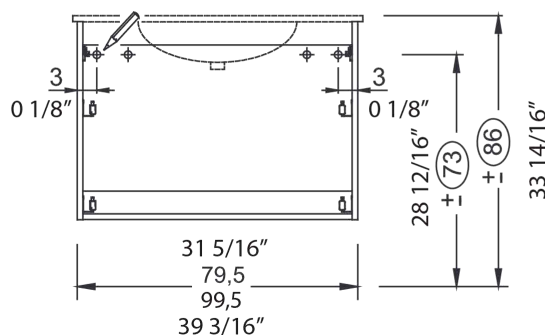

## 02.

Collection  
Installation  
Instructions

Model |  
Concert

Dimensions Metric  
1 inch = 2.54 cm  
1 inch = 25.4 mm

**WS**<sup>®</sup>  
BATH  
COLLECTIONS

1051 Lea Drive - Colleagueville, PA 19426  
Tel. 215 513 9400 - Fax 610 831 0215  
[www.ws bathcollections.com](http://www.ws bathcollections.com) - [info@ws bathcollections.com](mailto:info@ws bathcollections.com)

## 05.

04.2

04.3

Collection  
Installation  
Instructions

Model |  
Concert

Dimensions Metric  
1 inch = 2.54 cm  
1 inch = 25.4 mm

**WS**<sup>®</sup>  
BATH  
COLLECTIONS

1051 Lea Drive - Colleagueville, PA 19426  
Tel. 215 513 9400 - Fax 610 831 0215  
[www.ws bathcollections.com](http://www.ws bathcollections.com) - [info@ws bathcollections.com](mailto:info@ws bathcollections.com)

## 07.

Collection  
Installation  
Instructions

Model |  
Concert

Dimensions Metric  
1 inch = 2.54 cm  
1 inch = 25.4 mm

**WS**<sup>®</sup>  
BATH  
COLLECTIONS

1051 Lea Drive - Collegeville, PA 19426  
Tel. 215 513 9400 - Fax 610 831 0215  
[www.ws bathcollections.com](http://www.ws bathcollections.com) - [info@ws bathcollections.com](mailto:info@ws bathcollections.com)

MIRROR ≤ 100cm  
39 3/8"

MIRROR > 100cm  
39 3/8"

Collection  
Installation  
Instructions

Model |  
Mirror

Dimensions Metric  
1 inch = 2.54 cm  
1 inch = 25.4 mm

**WS**®  
BATH  
COLLECTIONS

1051 Lea Drive - Collegeville, PA 19426  
Tel. 215 513 9400 - Fax 610 831 0215  
[www.ws bathcollections.com](http://www.ws bathcollections.com) - [info@ws bathcollections.com](mailto:info@ws bathcollections.com)