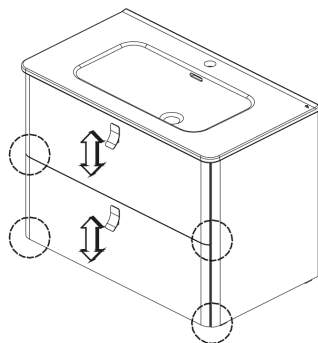

## 05.

04.2

04.3

Collection  
Installation  
Instructions

Model |  
Concert

Dimensions Metric  
1 inch = 2.54 cm  
1 inch = 25.4 mm

**WS**<sup>®</sup>  
BATH  
COLLECTIONS

1051 Lea Drive - Colleagueville, PA 19426  
Tel. 215 513 9400 - Fax 610 831 0215  
[www.ws bathcollections.com](http://www.ws bathcollections.com) - [info@ws bathcollections.com](mailto:info@ws bathcollections.com)

## 07.

Collection  
Installation  
Instructions

Model |  
Concert

Dimensions Metric  
1 inch = 2.54 cm  
1 inch = 25.4 mm

**WS**<sup>®</sup>  
BATH  
COLLECTIONS

1051 Lea Drive - Collegeville, PA 19426  
Tel. 215 513 9400 - Fax 610 831 0215  
[www.ws bathcollections.com](http://www.ws bathcollections.com) - [info@ws bathcollections.com](mailto:info@ws bathcollections.com)