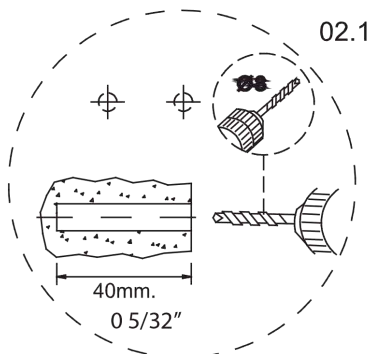

03.

BO-719 1143921

04.

05.

04.2

04.3

Collection
Installation
Instructions

Model |
Concert

Dimensions Metric
1 inch = 2.54 cm
1 inch = 25.4 mm

WS®
BATH
COLLECTIONS

1051 Lea Drive - Colleagueville, PA 19426
Tel. 215 513 9400 - Fax 610 831 0215
www.ws bathcollections.com - info@ws bathcollections.com