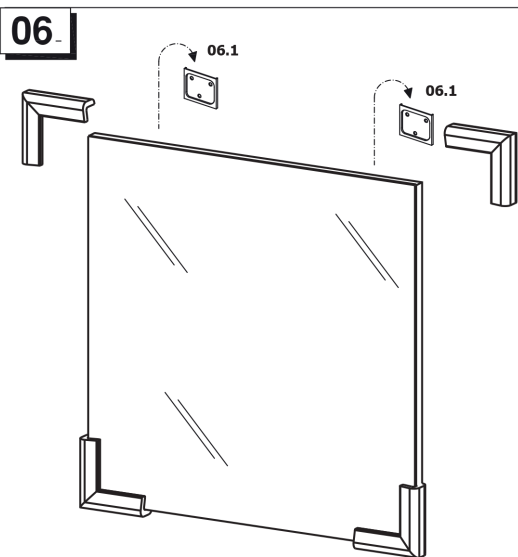

## 03.

Collection  
Installation  
Instructions

Model |  
Mirror

Dimensions Metric  
1 inch = 2.54 cm  
1 inch = 25.4 mm

**WS**<sup>®</sup>  
BATH  
COLLECTIONS  
1051 Lea Drive - Colleagueville, PA 19426  
Tel. 215 513 9400 - Fax 610 831 0215  
[www.wsbathcollections.com](http://www.wsbathcollections.com) - [info@wsbathcollections.com](mailto:info@wsbathcollections.com)

MIRROR ≤ 100cm  
39 3/8"

MIRROR > 100cm  
39 3/8"

Collection  
Installation  
Instructions

Model |  
Mirror

Dimensions Metric  
1 inch = 2.54 cm  
1 inch = 25.4 mm

**WS**®  
BATH  
COLLECTIONS

1051 Lea Drive - Collegeville, PA 19426  
Tel. 215 513 9400 - Fax 610 831 0215  
[www.ws bathcollections.com](http://www.ws bathcollections.com) - [info@ws bathcollections.com](mailto:info@ws bathcollections.com)