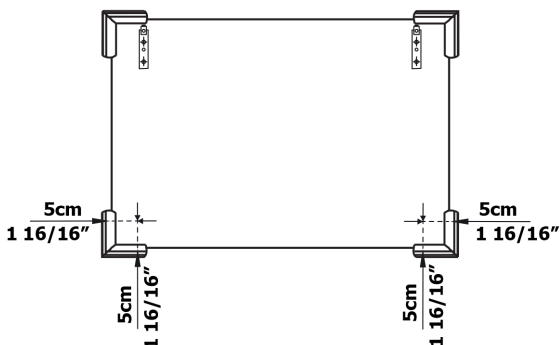

## 07.

Collection  
Installation  
Instructions

Model |  
Concert

Dimensions Metric  
1 inch = 2.54 cm  
1 inch = 25.4 mm

**WS**<sup>®</sup>  
BATH  
COLLECTIONS

1051 Lea Drive - Collegeville, PA 19426  
Tel. 215 513 9400 - Fax 610 831 0215  
[www.ws bathcollections.com](http://www.ws bathcollections.com) - [info@ws bathcollections.com](mailto:info@ws bathcollections.com)

## 03.

Collection  
Installation  
Instructions

Model |  
Mirror

Dimensions Metric  
1 inch = 2.54 cm  
1 inch = 25.4 mm

**WS**<sup>®</sup>  
BATH  
COLLECTIONS  
1051 Lea Drive - Colleagueville, PA 19426  
Tel. 215 513 9400 - Fax 610 831 0215  
[www.wsbathcollections.com](http://www.wsbathcollections.com) - [info@wsbathcollections.com](mailto:info@wsbathcollections.com)

MIRROR ≤ 100cm  
39 3/8"

MIRROR > 100cm  
39 3/8"

Collection  
Installation  
Instructions

Model |  
Mirror

Dimensions Metric  
1 inch = 2.54 cm  
1 inch = 25.4 mm

**WS**®  
BATH  
COLLECTIONS

1051 Lea Drive - Collegeville, PA 19426  
Tel. 215 513 9400 - Fax 610 831 0215  
[www.ws bathcollections.com](http://www.ws bathcollections.com) - [info@ws bathcollections.com](mailto:info@ws bathcollections.com)