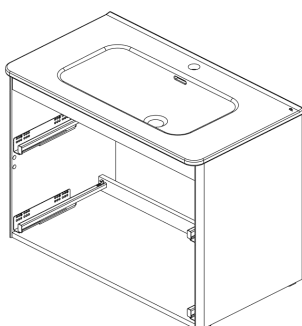

## 05.

04.2

04.3

Collection  
Installation  
Instructions

Model |  
Concert

Dimensions Metric  
1 inch = 2.54 cm  
1 inch = 25.4 mm

**WS**<sup>®</sup>  
BATH  
COLLECTIONS

1051 Lea Drive - Colleagueville, PA 19426  
Tel. 215 513 9400 - Fax 610 831 0215  
[www.ws bathcollections.com](http://www.ws bathcollections.com) - [info@ws bathcollections.com](mailto:info@ws bathcollections.com)

## 07.

Collection  
Installation  
Instructions

Model |  
Concert

Dimensions Metric  
1 inch = 2.54 cm  
1 inch = 25.4 mm

**WS**<sup>®</sup>  
BATH  
COLLECTIONS

1051 Lea Drive - Collegeville, PA 19426  
Tel. 215 513 9400 - Fax 610 831 0215  
[www.ws bathcollections.com](http://www.ws bathcollections.com) - [info@ws bathcollections.com](mailto:info@ws bathcollections.com)