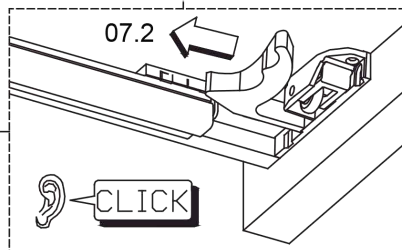

## 05.

04.2

04.3

Collection  
Installation  
Instructions

Model |  
Concert

Dimensions Metric  
1 inch = 2.54 cm  
1 inch = 25.4 mm

**WS**<sup>®</sup>  
BATH  
COLLECTIONS

1051 Lea Drive - Colleagueville, PA 19426  
Tel. 215 513 9400 - Fax 610 831 0215  
[www.ws bathcollections.com](http://www.ws bathcollections.com) - [info@ws bathcollections.com](mailto:info@ws bathcollections.com)

## 07.

Collection  
Installation  
Instructions

Model |  
Concert

Dimensions Metric  
1 inch = 2.54 cm  
1 inch = 25.4 mm

**WS**<sup>®</sup>  
BATH  
COLLECTIONS

1051 Lea Drive - Collegeville, PA 19426  
Tel. 215 513 9400 - Fax 610 831 0215  
[www.ws bathcollections.com](http://www.ws bathcollections.com) - [info@ws bathcollections.com](mailto:info@ws bathcollections.com)