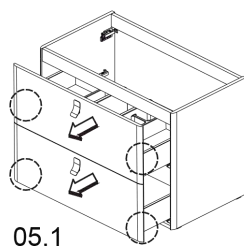

## 02.

Collection  
Installation  
Instructions

Model |  
Concert

Dimensions Metric  
1 inch = 2.54 cm  
1 inch = 25.4 mm

**WS**<sup>®</sup>  
BATH  
COLLECTIONS

1051 Lea Drive - Colleagueville, PA 19426  
Tel. 215 513 9400 - Fax 610 831 0215  
[www.ws bathcollections.com](http://www.ws bathcollections.com) - [info@ws bathcollections.com](mailto:info@ws bathcollections.com)

## 05.

04.2

04.3

Collection  
Installation  
Instructions

Model |  
Concert

Dimensions Metric  
1 inch = 2.54 cm  
1 inch = 25.4 mm

**WS**<sup>®</sup>  
BATH  
COLLECTIONS

1051 Lea Drive - Colleagueville, PA 19426  
Tel. 215 513 9400 - Fax 610 831 0215  
[www.ws bathcollections.com](http://www.ws bathcollections.com) - [info@ws bathcollections.com](mailto:info@ws bathcollections.com)