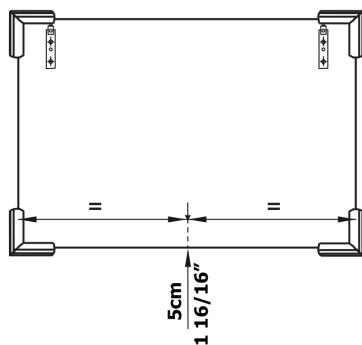

## 07.

Collection  
Installation  
Instructions

Model |  
Concert

Dimensions Metric  
1 inch = 2.54 cm  
1 inch = 25.4 mm

**WS**<sup>®</sup>  
BATH  
COLLECTIONS

1051 Lea Drive - Collegeville, PA 19426  
Tel. 215 513 9400 - Fax 610 831 0215  
[www.ws bathcollections.com](http://www.ws bathcollections.com) - [info@ws bathcollections.com](mailto:info@ws bathcollections.com)

## 03.

Collection  
Installation  
Instructions

Model |  
Mirror

Dimensions Metric  
1 inch = 2.54 cm  
1 inch = 25.4 mm

**WS**<sup>®</sup>  
BATH  
COLLECTIONS  
1051 Lea Drive - Colleagueville, PA 19426  
Tel. 215 513 9400 - Fax 610 831 0215  
[www.wsbathcollections.com](http://www.wsbathcollections.com) - [info@wsbathcollections.com](mailto:info@wsbathcollections.com)

MIRROR ≤ 100cm  
39 3/8"

MIRROR > 100cm  
39 3/8"

Collection  
Installation  
Instructions

Model |  
Mirror

Dimensions Metric  
1 inch = 2.54 cm  
1 inch = 25.4 mm

**WS**®  
BATH  
COLLECTIONS

1051 Lea Drive - Collegeville, PA 19426  
Tel. 215 513 9400 - Fax 610 831 0215  
[www.ws bathcollections.com](http://www.ws bathcollections.com) - [info@ws bathcollections.com](mailto:info@ws bathcollections.com)