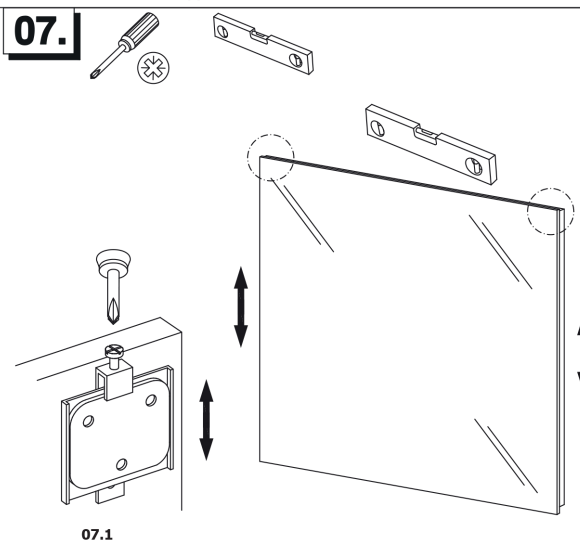

## 03.

Collection  
Installation  
Instructions

Model |  
Mirror

Dimensions Metric  
1 inch = 2.54 cm  
1 inch = 25.4 mm

**WS**<sup>®</sup>  
BATH  
COLLECTIONS  
1051 Lea Drive - Colleagueville, PA 19426  
Tel. 215 513 9400 - Fax 610 831 0215  
[www.wsbathcollections.com](http://www.wsbathcollections.com) - [info@wsbathcollections.com](mailto:info@wsbathcollections.com)

MIRROR ≤ 100cm  
39 3/8"

MIRROR > 100cm  
39 3/8"

Collection  
Installation  
Instructions

Model |  
Mirror

Dimensions Metric  
1 inch = 2.54 cm  
1 inch = 25.4 mm

**WS**®  
BATH  
COLLECTIONS

1051 Lea Drive - Collegeville, PA 19426  
Tel. 215 513 9400 - Fax 610 831 0215  
[www.ws bathcollections.com](http://www.ws bathcollections.com) - [info@ws bathcollections.com](mailto:info@ws bathcollections.com)