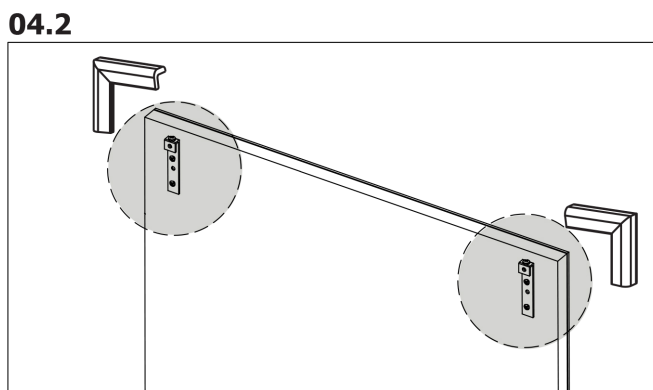

## 03.

Collection  
Installation  
Instructions

Model |  
Mirror

Dimensions Metric  
1 inch = 2.54 cm  
1 inch = 25.4 mm

**WS**<sup>®</sup>  
BATH  
COLLECTIONS  
1051 Lea Drive - Colleagueville, PA 19426  
Tel. 215 513 9400 - Fax 610 831 0215  
[www.wsbathcollections.com](http://www.wsbathcollections.com) - [info@wsbathcollections.com](mailto:info@wsbathcollections.com)

MIRROR ≤ 100cm  
39 3/8"

MIRROR > 100cm  
39 3/8"

Collection  
Installation  
Instructions

Model |  
Mirror

Dimensions Metric  
1 inch = 2.54 cm  
1 inch = 25.4 mm

**WS**®  
BATH  
COLLECTIONS

1051 Lea Drive - Collegeville, PA 19426  
Tel. 215 513 9400 - Fax 610 831 0215  
[www.ws bathcollections.com](http://www.ws bathcollections.com) - [info@ws bathcollections.com](mailto:info@ws bathcollections.com)