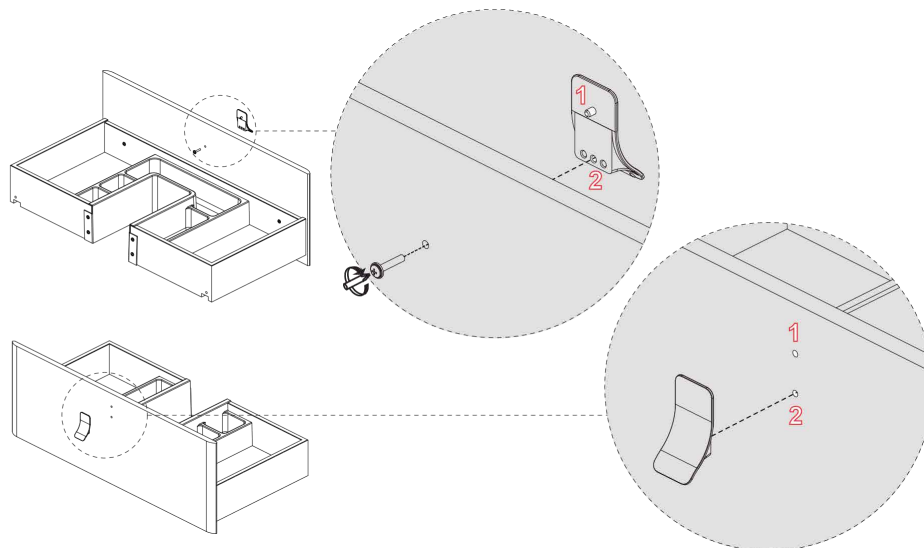

## 02.

Collection  
Installation  
Instructions

Model |  
Concert

Dimensions Metric  
1 inch = 2.54 cm  
1 inch = 25.4 mm

**WS**<sup>®</sup>  
BATH  
COLLECTIONS

1051 Lea Drive - Colleagueville, PA 19426  
Tel. 215 513 9400 - Fax 610 831 0215  
[www.ws bathcollections.com](http://www.ws bathcollections.com) - [info@ws bathcollections.com](mailto:info@ws bathcollections.com)