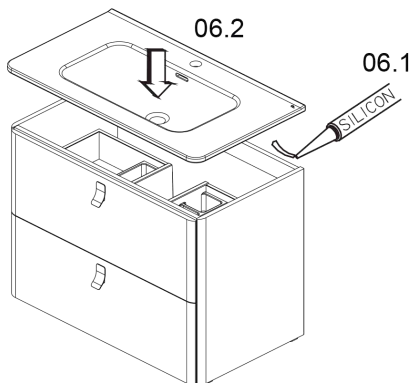

06.

07.

Collection
Installation
Instructions

Model |
Concert

Dimensions Metric
1 inch = 2.54 cm
1 inch = 25.4 mm

WS®
BATH
COLLECTIONS

1051 Lea Drive - Collegeville, PA 19426
Tel. 215 513 9400 - Fax 610 831 0215
www.ws bathcollections.com - info@ws bathcollections.com