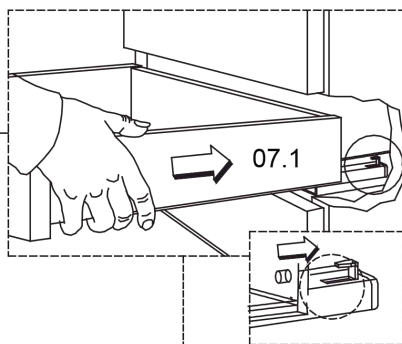

07.

Collection
Installation
Instructions

Model |
Concert

Dimensions Metric
1 inch = 2.54 cm
1 inch = 25.4 mm

WS®
BATH
COLLECTIONS

1051 Lea Drive - Collegeville, PA 19426
Tel. 215 513 9400 - Fax 610 831 0215
www.ws bathcollections.com - info@ws bathcollections.com