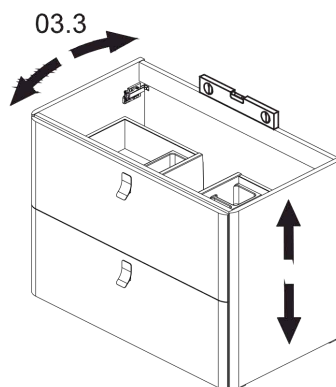

03.

BO-719 1143921

04.

05.

04.2

04.3

Collection
Installation
Instructions

Model |
Concert

Dimensions Metric
1 inch = 2.54 cm
1 inch = 25.4 mm

WS®
BATH
COLLECTIONS

1051 Lea Drive - Colleagueville, PA 19426
Tel. 215 513 9400 - Fax 610 831 0215
www.ws bathcollections.com - info@ws bathcollections.com