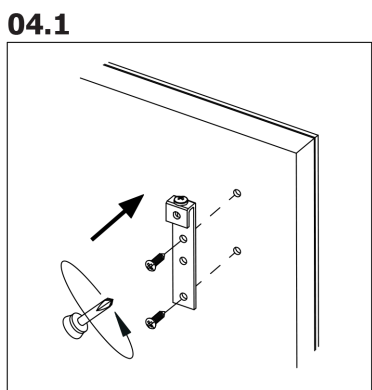

## 03.

Collection  
Installation  
Instructions

Model |  
Mirror

Dimensions Metric  
1 inch = 2.54 cm  
1 inch = 25.4 mm

**WS**<sup>®</sup>  
BATH  
COLLECTIONS  
1051 Lea Drive - Colleagueville, PA 19426  
Tel. 215 513 9400 - Fax 610 831 0215  
[www.wsbathcollections.com](http://www.wsbathcollections.com) - [info@wsbathcollections.com](mailto:info@wsbathcollections.com)

MIRROR ≤ 100cm  
39 3/8"

MIRROR > 100cm  
39 3/8"

Collection  
Installation  
Instructions

Model |  
Mirror

Dimensions Metric  
1 inch = 2.54 cm  
1 inch = 25.4 mm

**WS**®  
BATH  
COLLECTIONS

1051 Lea Drive - Collegeville, PA 19426  
Tel. 215 513 9400 - Fax 610 831 0215  
[www.ws bathcollections.com](http://www.ws bathcollections.com) - [info@ws bathcollections.com](mailto:info@ws bathcollections.com)