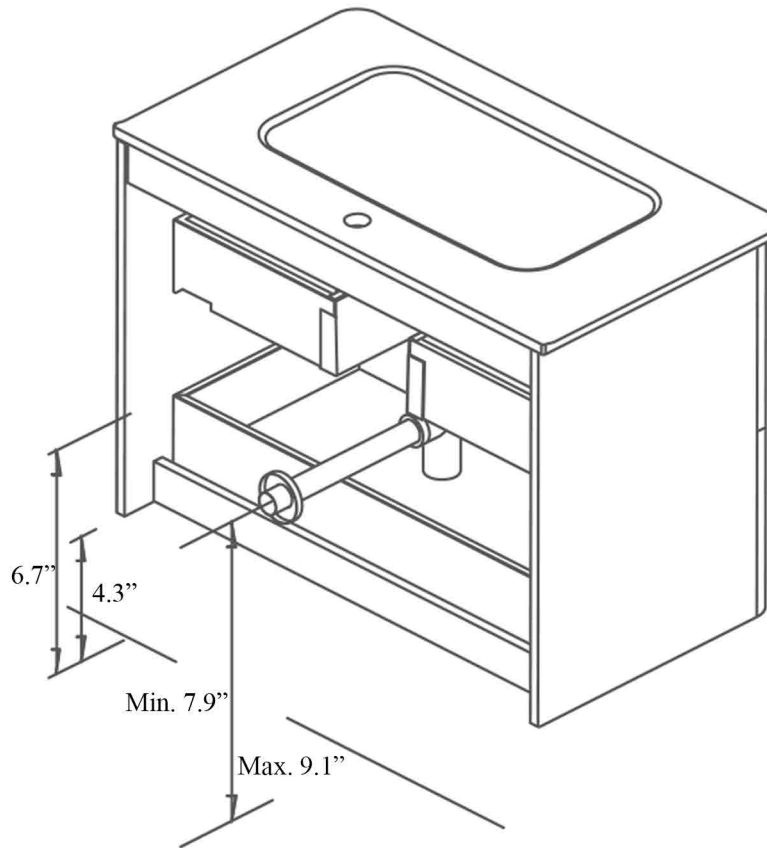

Technical features

Technical drawing	Name	Material	Colour	Ref.
	BEAUTY			Gloss White
	CONCERT 2 Drawers	  	  	Nordic Oak Samara Ash Gloss White
	LEGS			Chrome

Technical information

STRUCTURE	MDF board in 5/8 in. continous wrapping in 2D / Cyclum Process.
FRONT	MDF board in 5/8 in. continous wrapping in 2D / Cyclum Process.
HANDLE	Metallic bright chrome finish.
DRAWER	Drawers made in mokka textile poly laminate coated board with hidden parcial extraction runners with soft close system. Lowerdrawer useful space (widexhighxdepth): 27 ^{15/16} x 4 ^{5/16} x 12 ^{3/4} in.
WALL HANGING BRACKET	Hidden hanging bracket of directly assembled with great resistance and depth regulations.
LEGS	Metallic in bright chrome finish. (optional)
PIPE DEPTH	Pipe depth 2 ^{3/4} in.

Collection
Concert

Model |
Concert 80

Dimensions Metric
1 inch = 2.54 cm
1 inch = 25.4 mm

WS[®]
BATH
COLLECTIONS
1051 Lea Drive - Collegeville, PA 19426
Tel. 215 513 9400 - Fax 610 831 0215
www.ws bathcollections.com - info@ws bathcollections.com

ES

EN

Las cotas indicadas en los dibujos son en función de la altura de la pata del conjunto, en caso de que el mueble vaya suspendido y esta altura no se respete, dichas cotas también variarán.

Dimensions indicated in the drawing are based on the level of the whole leg, in case of wall hanging the furniture dimensions also may vary.

Collection
Concert

Model
Concert 80

Dimensions Metric

1 inch = 2.54 cm
1 inch = 25.4 mm

1051 Lea Drive - Collegeville, PA 19426
Tel. 215 513 9400 - Fax 610 831 0215
www.ws bathcollections.com - info@ws bathcollections.com