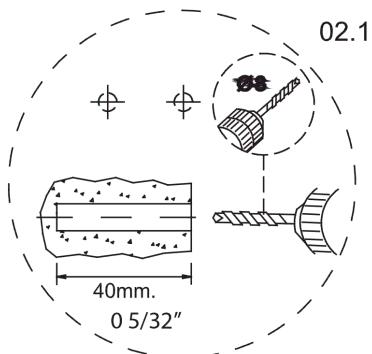

03.

BO-719 1143921

04.

05.

04.2

04.3

Collection
Installation
Instructions

Model |
Concert

Dimensions Metric
1 inch = 2.54 cm
1 inch = 25.4 mm

WS®
BATH
COLLECTIONS

1051 Lea Drive - Collegetown, PA 19426
Tel. 215 513 9400 - Fax 610 831 0215
www.ws bathcollections.com - info@ws bathcollections.com