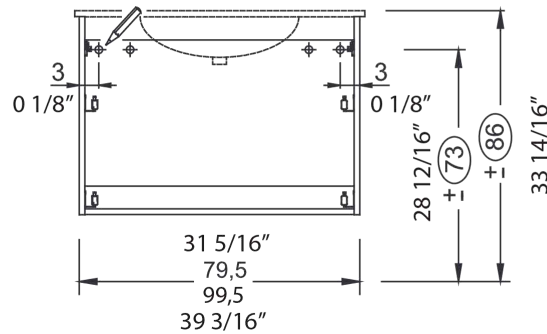

## 02.

Collection  
Installation  
Instructions

Model |  
Concert

Dimensions Metric  
1 inch = 2.54 cm  
1 inch = 25.4 mm

**WS**<sup>®</sup>  
BATH  
COLLECTIONS

1051 Lea Drive - Colleagueville, PA 19426  
Tel. 215 513 9400 - Fax 610 831 0215  
[www.ws bathcollections.com](http://www.ws bathcollections.com) - [info@ws bathcollections.com](mailto:info@ws bathcollections.com)

## 05.

04.2

04.3

Collection  
Installation  
Instructions

Model |  
Concert

Dimensions Metric  
1 inch = 2.54 cm  
1 inch = 25.4 mm

**WS**<sup>®</sup>  
BATH  
COLLECTIONS

1051 Lea Drive - Collegetown, PA 19426  
Tel. 215 513 9400 - Fax 610 831 0215  
[www.ws bathcollections.com](http://www.ws bathcollections.com) - [info@ws bathcollections.com](mailto:info@ws bathcollections.com)

## 07.

Collection  
Installation  
Instructions

Model |  
Concert

Dimensions Metric  
1 inch = 2.54 cm  
1 inch = 25.4 mm

**WS**<sup>®</sup>  
BATH  
COLLECTIONS

1051 Lea Drive - Collegeville, PA 19426  
Tel. 215 513 9400 - Fax 610 831 0215  
[www.ws bathcollections.com](http://www.ws bathcollections.com) - [info@ws bathcollections.com](mailto:info@ws bathcollections.com)