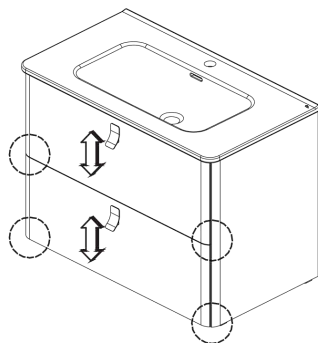

## 05.

04.2

04.3

Collection  
Installation  
Instructions

Model |  
Concert

Dimensions Metric  
1 inch = 2.54 cm  
1 inch = 25.4 mm

**WS**<sup>®</sup>  
BATH  
COLLECTIONS

1051 Lea Drive - Collegetown, PA 19426  
Tel. 215 513 9400 - Fax 610 831 0215  
[www.ws bathcollections.com](http://www.ws bathcollections.com) - [info@ws bathcollections.com](mailto:info@ws bathcollections.com)

## 07.

Collection  
Installation  
Instructions

Model |  
Concert

Dimensions Metric  
1 inch = 2.54 cm  
1 inch = 25.4 mm

**WS**<sup>®</sup>  
BATH  
COLLECTIONS

1051 Lea Drive - Collegeville, PA 19426  
Tel. 215 513 9400 - Fax 610 831 0215  
[www.ws bathcollections.com](http://www.ws bathcollections.com) - [info@ws bathcollections.com](mailto:info@ws bathcollections.com)