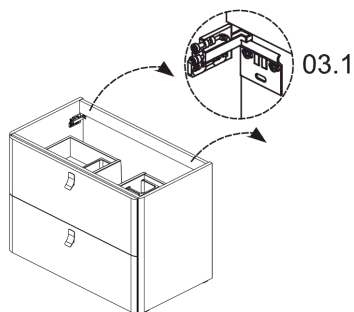

## 02.

Collection  
Installation  
Instructions

Model |  
Concert

Dimensions Metric  
1 inch = 2.54 cm  
1 inch = 25.4 mm

**WS**<sup>®</sup>  
BATH  
COLLECTIONS

1051 Lea Drive - Colleagueville, PA 19426  
Tel. 215 513 9400 - Fax 610 831 0215  
[www.ws bathcollections.com](http://www.ws bathcollections.com) - [info@ws bathcollections.com](mailto:info@ws bathcollections.com)

## 05.

04.2

04.3

Collection  
Installation  
Instructions

Model |  
Concert

Dimensions Metric  
1 inch = 2.54 cm  
1 inch = 25.4 mm

**WS**<sup>®</sup>  
BATH  
COLLECTIONS

1051 Lea Drive - Collegetown, PA 19426  
Tel. 215 513 9400 - Fax 610 831 0215  
[www.ws bathcollections.com](http://www.ws bathcollections.com) - [info@ws bathcollections.com](mailto:info@ws bathcollections.com)