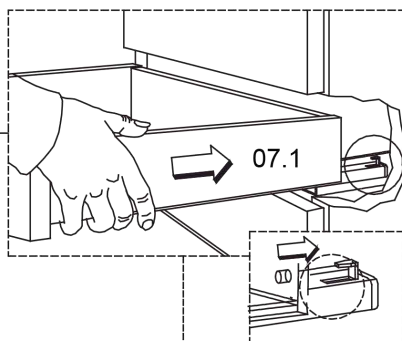

## 05.

04.2

04.3

Collection  
Installation  
Instructions

Model |  
Concert

Dimensions Metric  
1 inch = 2.54 cm  
1 inch = 25.4 mm

**WS**<sup>®</sup>  
BATH  
COLLECTIONS

1051 Lea Drive - Collegetown, PA 19426  
Tel. 215 513 9400 - Fax 610 831 0215  
[www.ws bathcollections.com](http://www.ws bathcollections.com) - [info@ws bathcollections.com](mailto:info@ws bathcollections.com)

## 07.

Collection  
Installation  
Instructions

Model |  
Concert

Dimensions Metric  
1 inch = 2.54 cm  
1 inch = 25.4 mm

**WS**<sup>®</sup>  
BATH  
COLLECTIONS

1051 Lea Drive - Collegeville, PA 19426  
Tel. 215 513 9400 - Fax 610 831 0215  
[www.ws bathcollections.com](http://www.ws bathcollections.com) - [info@ws bathcollections.com](mailto:info@ws bathcollections.com)