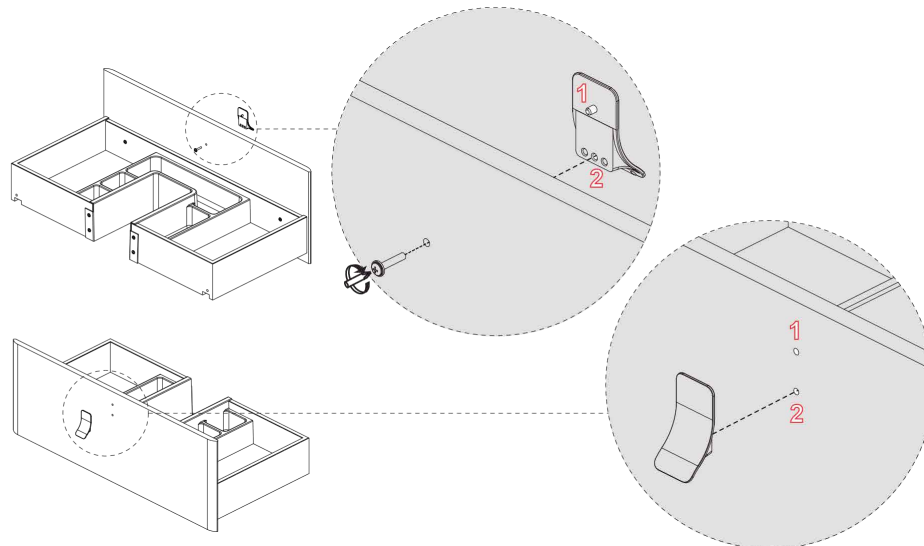

## 02.

Collection  
Installation  
Instructions

Model |  
Concert

Dimensions Metric  
1 inch = 2.54 cm  
1 inch = 25.4 mm

**WS**<sup>®</sup>  
BATH  
COLLECTIONS

1051 Lea Drive - Colleagueville, PA 19426  
Tel. 215 513 9400 - Fax 610 831 0215  
[www.ws bathcollections.com](http://www.ws bathcollections.com) - [info@ws bathcollections.com](mailto:info@ws bathcollections.com)

## 05.

04.2

04.3

Collection  
Installation  
Instructions

Model |  
Concert

Dimensions Metric  
1 inch = 2.54 cm  
1 inch = 25.4 mm

**WS**<sup>®</sup>  
BATH  
COLLECTIONS

1051 Lea Drive - Collegetown, PA 19426  
Tel. 215 513 9400 - Fax 610 831 0215  
[www.ws bathcollections.com](http://www.ws bathcollections.com) - [info@ws bathcollections.com](mailto:info@ws bathcollections.com)

## 07.

Collection  
Installation  
Instructions

Model |  
Concert

Dimensions Metric  
1 inch = 2.54 cm  
1 inch = 25.4 mm

**WS**<sup>®</sup>  
BATH  
COLLECTIONS

1051 Lea Drive - Collegeville, PA 19426  
Tel. 215 513 9400 - Fax 610 831 0215  
[www.ws bathcollections.com](http://www.ws bathcollections.com) - [info@ws bathcollections.com](mailto:info@ws bathcollections.com)