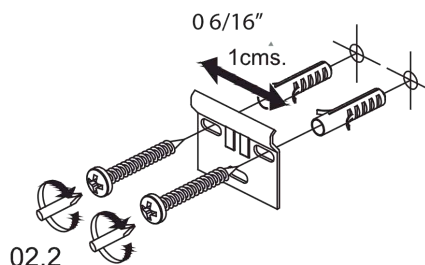

03.

BO-719 1143921

04.

05.

04.2

04.3

Collection
Installation
Instructions

Model |
Concert

Dimensions Metric
1 inch = 2.54 cm
1 inch = 25.4 mm

WS®
BATH
COLLECTIONS

1051 Lea Drive - Collegetown, PA 19426
Tel. 215 513 9400 - Fax 610 831 0215
www.ws bathcollections.com - info@ws bathcollections.com