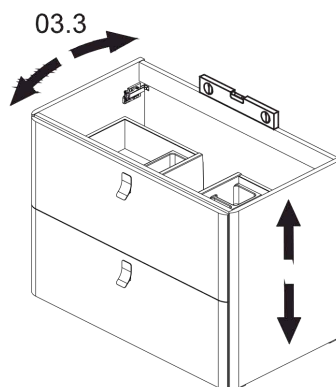

## 02.

Collection  
Installation  
Instructions

Model |  
Concert

Dimensions Metric  
1 inch = 2.54 cm  
1 inch = 25.4 mm

**WS**<sup>®</sup>  
BATH  
COLLECTIONS

1051 Lea Drive - Colleagueville, PA 19426  
Tel. 215 513 9400 - Fax 610 831 0215  
[www.ws bathcollections.com](http://www.ws bathcollections.com) - [info@ws bathcollections.com](mailto:info@ws bathcollections.com)

## 05.

04.2

04.3

Collection  
Installation  
Instructions

Model |  
Concert

Dimensions Metric  
1 inch = 2.54 cm  
1 inch = 25.4 mm

**WS**<sup>®</sup>  
BATH  
COLLECTIONS

1051 Lea Drive - Collegetown, PA 19426  
Tel. 215 513 9400 - Fax 610 831 0215  
[www.ws bathcollections.com](http://www.ws bathcollections.com) - [info@ws bathcollections.com](mailto:info@ws bathcollections.com)