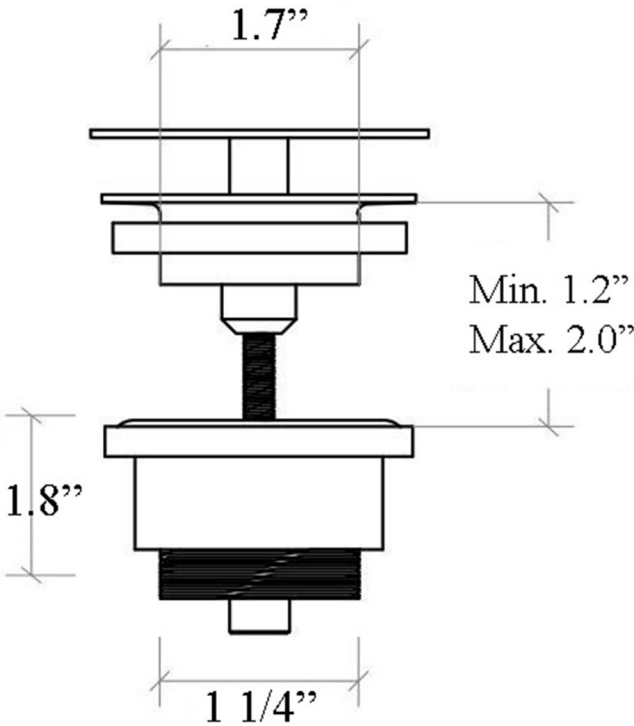

Free Water Waste (Always Open) without Overflow

WSBC 53976

* WS Bath Collections reserves the right to revise dimensions or information on this sheet without notice

Collection |
WSBC Drains and Traps

Model |
WSBC 53976

Dimensions Metric
1 inch = 2.54 cm
1 inch = 25.4 mm

1051 Lea Drive - Collegeville, PA 19426
Tel. 215 513 9400 - Fax 610 831 0215
www.ws bathcollections.com - info@ws bathcollections.com