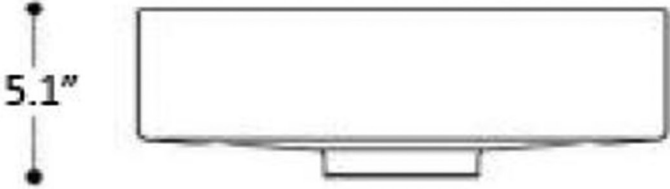

Features

- Bathroom Sink
- Available in 2 Finishes
- Vessel Installation
- Without Overflow
- Made in Italy

Rho Lux

SKU# | Option:

- Rho Lux GL | Gold Leaf
- Rho Lux SL | Silver Leaf

<p>Collection Paths of Water</p>	<p>Model Rho Lux</p>	<p>Dimensions Metric <i>1 inch = 2.54 cm</i> <i>1 inch = 25.4 mm</i></p>	 <p>1051 Lea Drive - Collegeville, PA 19426 Tel. 215 513 9400 - Fax 610 831 0215 www.ws bathcollections.com - info@ws bathcollectins.com</p>
---	-----------------------------------	--	---

Product Specs Sheets

Collection
Paths of Water

Model |
Rho Lux

Dimensions Metric
1 inch = 2.54 cm
1 inch = 25.4 mm

WS®
BATH
COLLECTIONS

1051 Lea Drive - Collegeville, PA 19426
Tel. 215 513 9400 - Fax 610 831 0215
www.ws bathcollections.com - info@ws bathcollectins.com

Dimensions Metric
1 inch = 2.54 cm
1 inch = 25.4 mm

WS[®]

**BATH
COLLECTIONS**

1051 Lea Drive - Collegeville, PA 19426
Tel. 215 513 9400 - Fax 610 831 0215

www.ws bathcollections.com - info@ws bathcollections.com