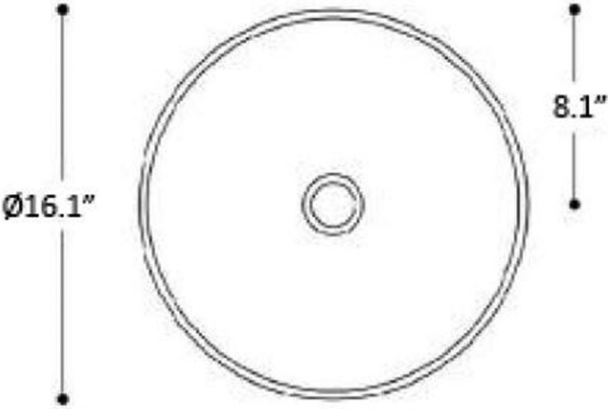

Features

- Bathroom Sink
- Available in 2 Finishes
- Vessel Installation
- Without Overflow
- Made in Italy

Rho Lux

SKU# | Option:

- Rho Lux GL | Gold Leaf
- Rho Lux SL | Silver Leaf

<p>Collection Paths of Water</p>	<p>Model Rho Lux</p>	<p>Dimensions Metric <i>1 inch = 2.54 cm</i> <i>1 inch = 25.4 mm</i></p>	 <p>1051 Lea Drive - Collegeville, PA 19426 Tel. 215 513 9400 - Fax 610 831 0215 www.ws bathcollections.com - info@ws bathcollectins.com</p>
---	-----------------------------------	--	---

Product Specs Sheets

Collection
Paths of Water

Model |
Rho Lux

Dimensions Metric
1 inch = 2.54 cm
1 inch = 25.4 mm

WS®
BATH
COLLECTIONS

1051 Lea Drive - Collegeville, PA 19426
Tel. 215 513 9400 - Fax 610 831 0215
www.ws bathcollections.com - info@ws bathcollectins.com

Dimensions Metric
1 inch = 2.54 cm
1 inch = 25.4 mm

WS[®]

**BATH
COLLECTIONS**

1051 Lea Drive - Collegeville, PA 19426
Tel. 215 513 9400 - Fax 610 831 0215

www.ws bathcollections.com - info@ws bathcollections.com