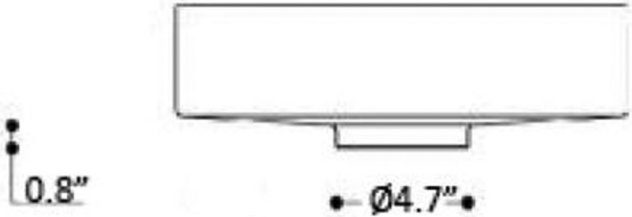

Features

- Bathroom Sink
- Available in 2 Finishes
- Vessel Installation
- Without Overflow
- Made in Italy

Rho Lux

SKU# | Option:

- Rho Lux GL | Gold Leaf
- Rho Lux SL | Silver Leaf

<p>Collection Paths of Water</p>	<p>Model Rho Lux</p>	<p>Dimensions Metric <i>1 inch = 2.54 cm</i> <i>1 inch = 25.4 mm</i></p>	 <p>1051 Lea Drive - Collegeville, PA 19426 Tel. 215 513 9400 - Fax 610 831 0215 www.ws bathcollections.com - info@ws bathcollectins.com</p>
---	-----------------------------------	--	---

Product Specs Sheets

Collection
Paths of Water

Model |
Rho Lux

Dimensions Metric
1 inch = 2.54 cm
1 inch = 25.4 mm

WS®
BATH
COLLECTIONS

1051 Lea Drive - Collegeville, PA 19426
Tel. 215 513 9400 - Fax 610 831 0215
www.ws bathcollections.com - info@ws bathcollectins.com

Dimensions Metric
1 inch = 2.54 cm
1 inch = 25.4 mm

WS[®]

**BATH
COLLECTIONS**

1051 Lea Drive - Collegeville, PA 19426
Tel. 215 513 9400 - Fax 610 831 0215

www.ws bathcollections.com - info@ws bathcollections.com