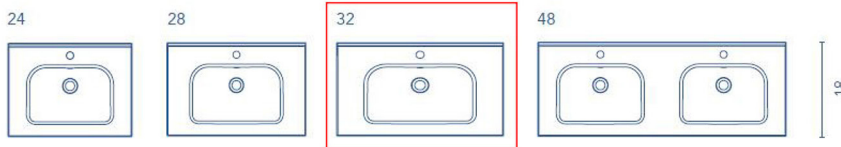

Model |
Logic 80

Dimensions Metric

1 inch = 2.54 cm

1 inch = 25.4 mm

 WS[®] BATH COLLECTIONS

1051 Lea Drive - Collegeville, PA 19426
Tel. 215 513 9400 - Fax 610 831 0215

www.ws bathcollections.com - info@ws bathcollectins.com

Product Specs Sheets

LOGIC

UNITS

Depth 18

WASHBASIN

Slim

TECHNICAL INFORMATION

- STRUCTURE: 5/8 in melamine board.
- FRONT: High gloss lacquered 5/8 in. board and 5/8 in. melamine board.
- HANDLE: Metallic in bright chrome finish.
- HINGE: 105° opening, 1^{3/8} cap, esasy assembly and soft cloe system.
- PIEDS: ABS, metallic in bright chrome finish.
- TUBE DEPTH: Tube depth 2^{3/4}in.

SIPHON PLACEMENT

Finishes

Collection
Logic

Model |
Logic 80

Dimensions Metric

1 inch = 2.54 cm
1 inch = 25.4 mm

WS[®]
BATH
COLLECTIONS

1051 Lea Drive - Collegeville, PA 19426
Tel. 215 513 9400 - Fax 610 831 0215

www.ws bathcollections.com - info@ws bathcollectins.com

Product Specs Sheets

Collection
Murano

Model |
Murano 80

Dimensions Metric

1 inch = 2.54 cm
1 inch = 25.4 mm

WS[®]
BATH
COLLECTIONS

1051 Lea Drive - Collegeville, PA 19426
Tel. 215 513 9400 - Fax 610 831 0215