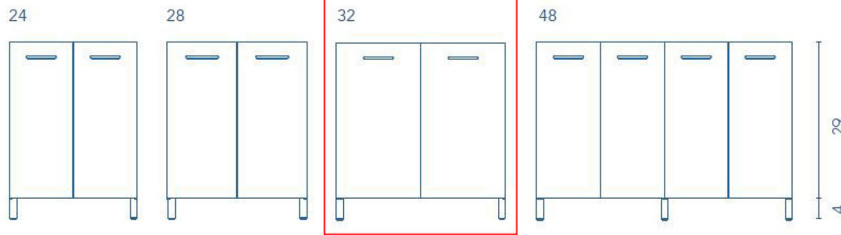

Model |
Logic 80

Dimensions Metric

1 inch = 2.54 cm

1 inch = 25.4 mm

 WS[®] BATH COLLECTIONS

1051 Lea Drive - Collegeville, PA 19426
Tel. 215 513 9400 - Fax 610 831 0215

www.ws bathcollections.com - info@ws bathcollectins.com

Product Specs Sheets

LOGIC

UNITS

Depth 18

WASHBASIN

Slim

TECHNICAL INFORMATION

- STRUCTURE: 5/8 in melamine board.
- FRONT: High gloss lacquered 5/8 in. board and 5/8 in. melamine board.
- HANDLE: Metallic in bright chrome finish.
- HINGE: 105° opening, 1^{3/8} cap, esasy assembly and soft cloe system.
- PIEDS: ABS, metallic in bright chrome finish.
- TUBE DEPTH: Tube depth 2^{3/4}in.

SIPHON PLACEMENT

Finishes

Collection
Logic

Model |
Logic 80

Dimensions Metric

1 inch = 2.54 cm
1 inch = 25.4 mm

WS[®]
BATH
COLLECTIONS

1051 Lea Drive - Collegeville, PA 19426
Tel. 215 513 9400 - Fax 610 831 0215

www.ws bathcollections.com - info@ws bathcollectins.com

Product Specs Sheets

Collection
Murano

Model |
Murano 80

Dimensions Metric

1 inch = 2.54 cm
1 inch = 25.4 mm

WS[®]
BATH
COLLECTIONS

1051 Lea Drive - Collegeville, PA 19426
Tel. 215 513 9400 - Fax 610 831 0215