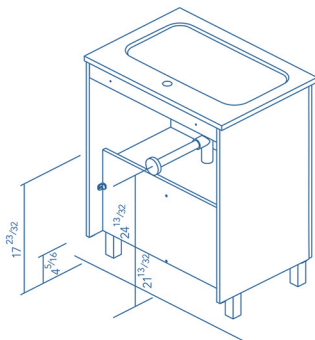

Model |
Logic 80

Dimensions Metric

1 inch = 2.54 cm

1 inch = 25.4 mm

 WS[®] BATH COLLECTIONS

1051 Lea Drive - Collegeville, PA 19426
Tel. 215 513 9400 - Fax 610 831 0215

www.ws bathcollections.com - info@ws bathcollectins.com

Product Specs Sheets

LOGIC

UNITS

Depth 18

WASHBASIN

Slim

TECHNICAL INFORMATION

- STRUCTURE: 5/8 in melamine board.
- FRONT: High gloss lacquered 5/8 in. board and 5/8 in. melamine board.
- HANDLE: Metallic in bright chrome finish.
- HINGE: 105° opening, 1^{3/8} cap, esasy assembly and soft cloe system.
- PIEDS: ABS, metallic in bright chrome finish.
- TUBE DEPTH: Tube depth 2^{3/4}in.

SIPHON PLACEMENT

Finishes

Collection
Logic

Model |
Logic 80

Dimensions Metric

1 inch = 2.54 cm
1 inch = 25.4 mm

WS[®]
BATH
COLLECTIONS

1051 Lea Drive - Collegeville, PA 19426
Tel. 215 513 9400 - Fax 610 831 0215

www.ws bathcollections.com - info@ws bathcollectins.com

Product Specs Sheets

Collection
Murano

Model |
Murano 80

Dimensions Metric

1 inch = 2.54 cm
1 inch = 25.4 mm

WS[®]
BATH
COLLECTIONS

1051 Lea Drive - Collegeville, PA 19426
Tel. 215 513 9400 - Fax 610 831 0215