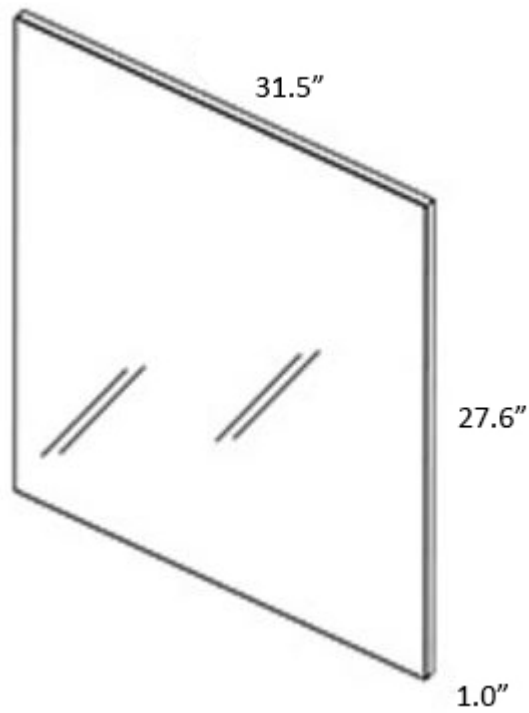

Model |
Logic 80

Dimensions Metric

1 inch = 2.54 cm

1 inch = 25.4 mm

 WS[®] BATH COLLECTIONS

1051 Lea Drive - Collegeville, PA 19426
Tel. 215 513 9400 - Fax 610 831 0215

www.ws bathcollections.com - info@ws bathcollectins.com

Product Specs Sheets

LOGIC

UNITS

Depth 18

WASHBASIN

Slim

TECHNICAL INFORMATION

- STRUCTURE: 5/8 in melamine board.
- FRONT: High gloss lacquered 5/8 in. board and 5/8 in. melamine board.
- HANDLE: Metallic in bright chrome finish.
- HINGE: 105° opening, 1^{3/8} cap, esasy assembly and soft cloe system.
- PIEDS: ABS, metallic in bright chrome finish.
- TUBE DEPTH: Tube depth 2^{3/4}in.

SIPHON PLACEMENT

Finishes

Collection
Logic

Model |
Logic 80

Dimensions Metric

1 inch = 2.54 cm
1 inch = 25.4 mm

WS[®]
BATH
COLLECTIONS

1051 Lea Drive - Collegeville, PA 19426
Tel. 215 513 9400 - Fax 610 831 0215

www.ws bathcollections.com - info@ws bathcollectins.com

Product Specs Sheets

Collection
Murano

Model |
Murano 80

Dimensions Metric

1 inch = 2.54 cm
1 inch = 25.4 mm

WS[®]
BATH
COLLECTIONS

1051 Lea Drive - Collegeville, PA 19426
Tel. 215 513 9400 - Fax 610 831 0215