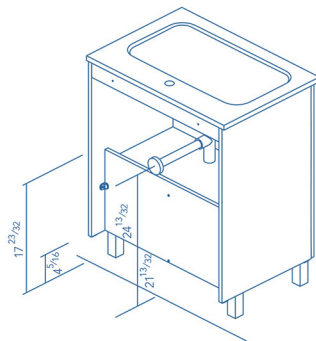

SIPHON PLACEMENT

Finishes

SANDY GREY

ESSENCE WENGE

WHITE

ANTHRACITE

Collection
Logic Vanities

Model |
Logic 80 Base

Dimensions Metric

1 inch = 2.54 cm

1 inch = 25.4 mm

WS®
BATH
COLLECTIONS

1051 Lea Drive - Collegeville, PA 19426
Tel. 215 513 9400 - Fax 610 831 0215

www.ws bathcollections.com - info@ws bathcollectins.com