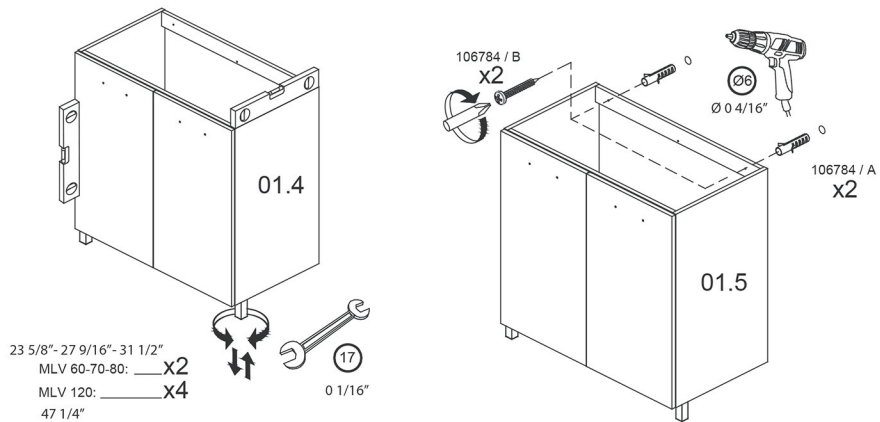

Dimensions Metric

1 inch = 2.54 cm
1 inch = 25.4 mm

1051 Lea Drive - Collegeville, PA 19426
Tel. 215 513 9400 - Fax 610 831 0215
www.ws bathcollections.com - info@ws bathcollectins.com

Installation Sheet

01A.

Collection
Installation Instructions

Model |
Logic

Dimensions Metric

1 inch = 2.54 cm
1 inch = 25.4 mm

WS[®]
BATH
COLLECTIONS

1051 Lea Drive - Collegeville, PA 19426
Tel. 215 513 9400 - Fax 610 831 0215

www.ws bathcollections.com - info@ws bathcollectins.com

Installation Sheet

01B.

Collection
Installation Instructions

Model |
Logic

Dimensions Metric
1 inch = 2.54 cm
1 inch = 25.4 mm

WS[®]
BATH
COLLECTIONS

1051 Lea Drive - Collegeville, PA 19426
Tel. 215 513 9400 - Fax 610 831 0215
www.ws bathcollections.com - info@ws bathcollectins.com

Installation Sheet

02.

03.

Collection
Installation Instructions

Model |
Logic

Dimensions Metric

1 inch = 2.54 cm
1 inch = 25.4 mm

WS®
BATH
COLLECTIONS