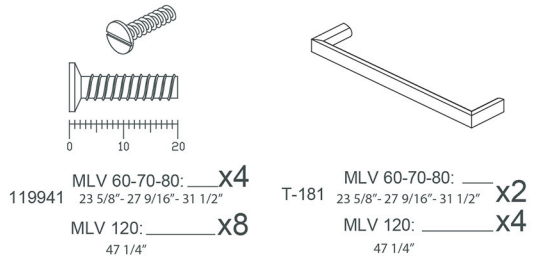

Dimensions Metric

1 inch = 2.54 cm
1 inch = 25.4 mm

1051 Lea Drive - Collegeville, PA 19426
Tel. 215 513 9400 - Fax 610 831 0215
www.ws bathcollections.com - info@ws bathcollectins.com

Installation Sheet

01A.

Collection
Installation Instructions

Model |
Logic

Dimensions Metric

1 inch = 2.54 cm
1 inch = 25.4 mm

WS[®]
BATH
COLLECTIONS

1051 Lea Drive - Collegeville, PA 19426
Tel. 215 513 9400 - Fax 610 831 0215

www.ws bathcollections.com - info@ws bathcollectins.com

Installation Sheet

01B.

Collection
Installation Instructions

Model |
Logic

Dimensions Metric
1 inch = 2.54 cm
1 inch = 25.4 mm

WS[®]
BATH
COLLECTIONS

1051 Lea Drive - Collegeville, PA 19426
Tel. 215 513 9400 - Fax 610 831 0215
www.ws bathcollections.com - info@ws bathcollectins.com

Installation Sheet

02.

03.

Collection
Installation Instructions

Model |
Logic

Dimensions Metric

1 inch = 2.54 cm
1 inch = 25.4 mm

WS®
BATH
COLLECTIONS