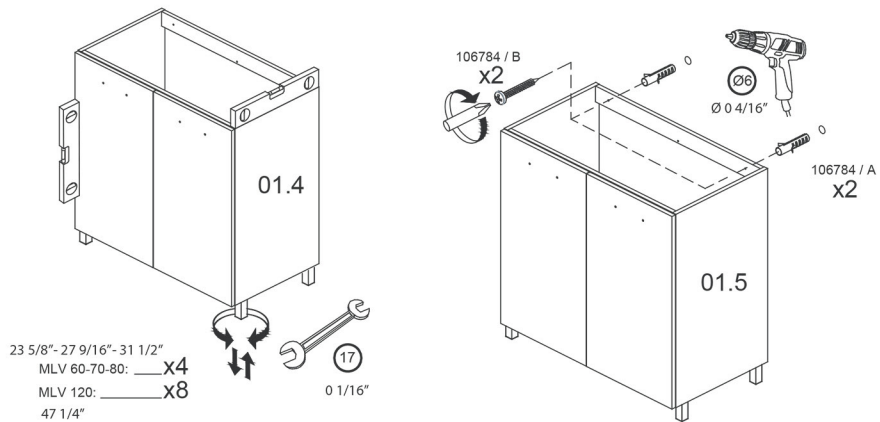

Dimensions Metric

1 inch = 2.54 cm
1 inch = 25.4 mm

1051 Lea Drive - Collegeville, PA 19426
Tel. 215 513 9400 - Fax 610 831 0215
www.ws bathcollections.com - info@ws bathcollectins.com

Installation Sheet

01A.

Collection
Installation Instructions

Model |
Logic

Dimensions Metric

1 inch = 2.54 cm
1 inch = 25.4 mm

WS[®]
BATH
COLLECTIONS

1051 Lea Drive - Collegeville, PA 19426
Tel. 215 513 9400 - Fax 610 831 0215

www.ws bathcollections.com - info@ws bathcollectins.com

Installation Sheet

01B.

Collection
Installation Instructions

Model |
Logic

Dimensions Metric
1 inch = 2.54 cm
1 inch = 25.4 mm

WS[®]
BATH
COLLECTIONS

1051 Lea Drive - Collegeville, PA 19426
Tel. 215 513 9400 - Fax 610 831 0215
www.ws bathcollections.com - info@ws bathcollectins.com

Installation Sheet

02.

03.

Collection
Installation Instructions

Model |
Logic

Dimensions Metric

1 inch = 2.54 cm
1 inch = 25.4 mm

WS®
BATH
COLLECTIONS