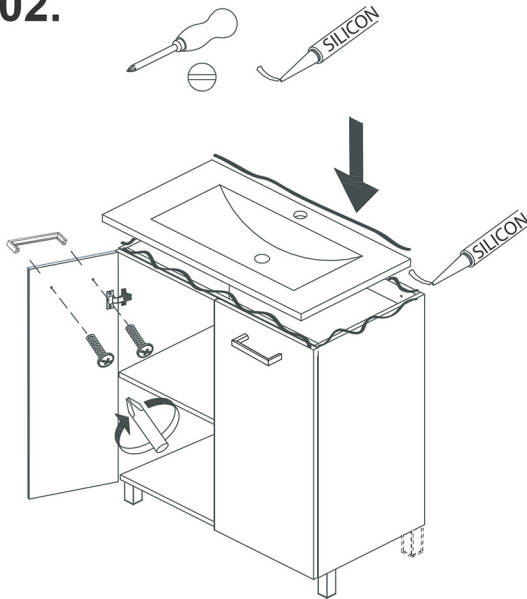

www.ws bathcollections.com - info@ws bathcollectins.com

Installation Sheet

01B.

Collection
Installation Instructions

Model |
Logic

Dimensions Metric
1 inch = 2.54 cm
1 inch = 25.4 mm

WS[®]
BATH
COLLECTIONS

1051 Lea Drive - Collegeville, PA 19426
Tel. 215 513 9400 - Fax 610 831 0215
www.ws bathcollections.com - info@ws bathcollectins.com

Installation Sheet

02.

03.

Collection
Installation Instructions

Model |
Logic

Dimensions Metric

1 inch = 2.54 cm
1 inch = 25.4 mm

WS®
BATH
COLLECTIONS