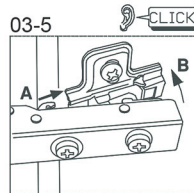

Dimensions Metric

1 inch = 2.54 cm
1 inch = 25.4 mm

1051 Lea Drive - Collegeville, PA 19426
Tel. 215 513 9400 - Fax 610 831 0215
www.ws bathcollections.com - info@ws bathcollectins.com

Installation Sheet

01A.

Collection
Installation Instructions

Model |
Logic

Dimensions Metric

1 inch = 2.54 cm
1 inch = 25.4 mm

WS[®]
BATH
COLLECTIONS

1051 Lea Drive - Collegeville, PA 19426
Tel. 215 513 9400 - Fax 610 831 0215

www.ws bathcollections.com - info@ws bathcollectins.com

Installation Sheet

01B.

Collection
Installation Instructions

Model |
Logic

Dimensions Metric
1 inch = 2.54 cm
1 inch = 25.4 mm

WS[®]
BATH
COLLECTIONS

1051 Lea Drive - Collegeville, PA 19426
Tel. 215 513 9400 - Fax 610 831 0215
www.ws bathcollections.com - info@ws bathcollectins.com

Installation Sheet

02.

03.

Collection
Installation Instructions

Model |
Logic

Dimensions Metric

1 inch = 2.54 cm
1 inch = 25.4 mm

WS®
BATH
COLLECTIONS