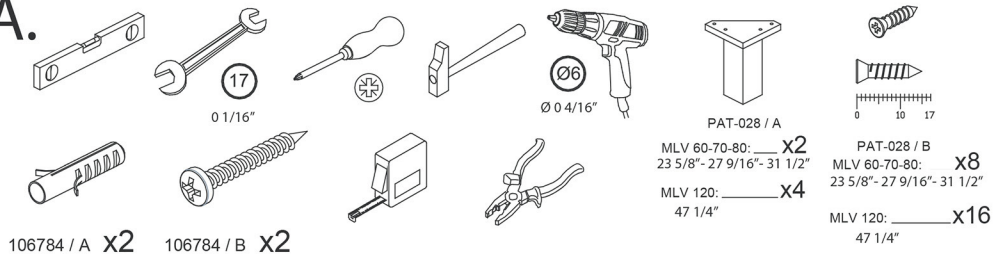

Dimensions Metric

1 inch = 2.54 cm
1 inch = 25.4 mm

1051 Lea Drive - Collegeville, PA 19426
Tel. 215 513 9400 - Fax 610 831 0215
www.ws bathcollections.com - info@ws bathcollectins.com

Installation Sheet

01A.

Collection
Installation Instructions

Model |
Logic

Dimensions Metric

1 inch = 2.54 cm
1 inch = 25.4 mm

WS[®]
BATH
COLLECTIONS

1051 Lea Drive - Collegeville, PA 19426
Tel. 215 513 9400 - Fax 610 831 0215

www.ws bathcollections.com - info@ws bathcollectins.com

Installation Sheet

01B.

Collection
Installation Instructions

Model |
Logic

Dimensions Metric
1 inch = 2.54 cm
1 inch = 25.4 mm

WS[®]
BATH
COLLECTIONS

1051 Lea Drive - Collegeville, PA 19426
Tel. 215 513 9400 - Fax 610 831 0215
www.ws bathcollections.com - info@ws bathcollectins.com

Installation Sheet

02.

03.

Collection
Installation Instructions

Model |
Logic

Dimensions Metric

1 inch = 2.54 cm
1 inch = 25.4 mm

WS®
BATH
COLLECTIONS