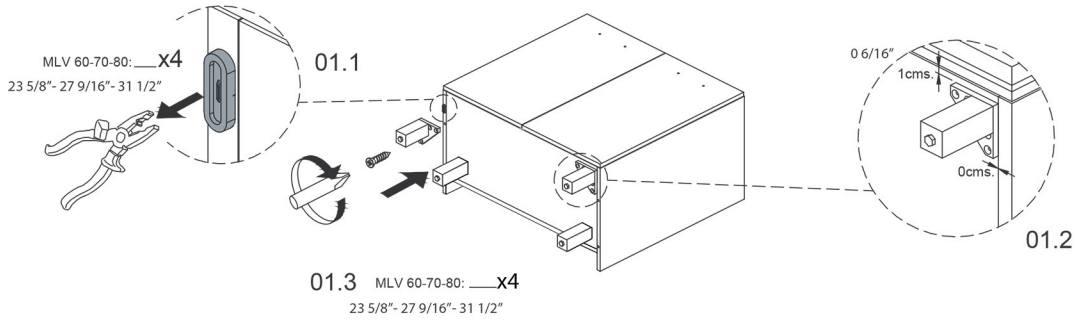

Dimensions Metric

1 inch = 2.54 cm
1 inch = 25.4 mm

1051 Lea Drive - Collegeville, PA 19426
Tel. 215 513 9400 - Fax 610 831 0215
www.ws bathcollections.com - info@ws bathcollectins.com

Installation Sheet

01A.

Collection
Installation Instructions

Model |
Logic

Dimensions Metric

1 inch = 2.54 cm
1 inch = 25.4 mm

WS[®]
BATH
COLLECTIONS

1051 Lea Drive - Collegeville, PA 19426
Tel. 215 513 9400 - Fax 610 831 0215

www.ws bathcollections.com - info@ws bathcollectins.com

Installation Sheet

01B.

Collection
Installation Instructions

Model |
Logic

Dimensions Metric
1 inch = 2.54 cm
1 inch = 25.4 mm

WS[®]
BATH
COLLECTIONS

1051 Lea Drive - Collegeville, PA 19426
Tel. 215 513 9400 - Fax 610 831 0215
www.ws bathcollections.com - info@ws bathcollectins.com

Installation Sheet

02.

03.

Collection
Installation Instructions

Model |
Logic

Dimensions Metric

1 inch = 2.54 cm
1 inch = 25.4 mm

WS®
BATH
COLLECTIONS