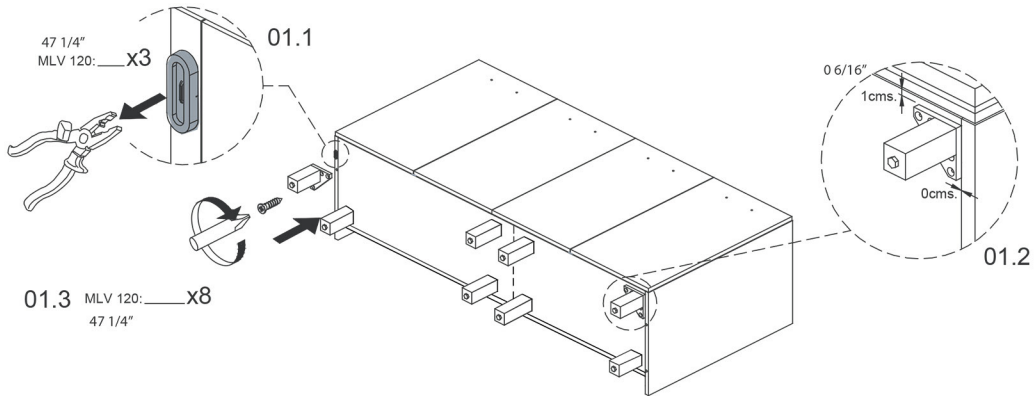

Dimensions Metric

1 inch = 2.54 cm
1 inch = 25.4 mm

1051 Lea Drive - Collegeville, PA 19426
Tel. 215 513 9400 - Fax 610 831 0215
www.ws bathcollections.com - info@ws bathcollectins.com

Installation Sheet

01A.

Collection
Installation Instructions

Model |
Logic

Dimensions Metric

1 inch = 2.54 cm
1 inch = 25.4 mm

WS[®]
BATH
COLLECTIONS

1051 Lea Drive - Collegeville, PA 19426
Tel. 215 513 9400 - Fax 610 831 0215

www.ws bathcollections.com - info@ws bathcollectins.com

Installation Sheet

01B.

Collection
Installation Instructions

Model |
Logic

Dimensions Metric
1 inch = 2.54 cm
1 inch = 25.4 mm

WS[®]
BATH
COLLECTIONS

1051 Lea Drive - Collegeville, PA 19426
Tel. 215 513 9400 - Fax 610 831 0215
www.ws bathcollections.com - info@ws bathcollectins.com

Installation Sheet

02.

03.

Collection
Installation Instructions

Model |
Logic

Dimensions Metric

1 inch = 2.54 cm
1 inch = 25.4 mm

WS®
BATH
COLLECTIONS