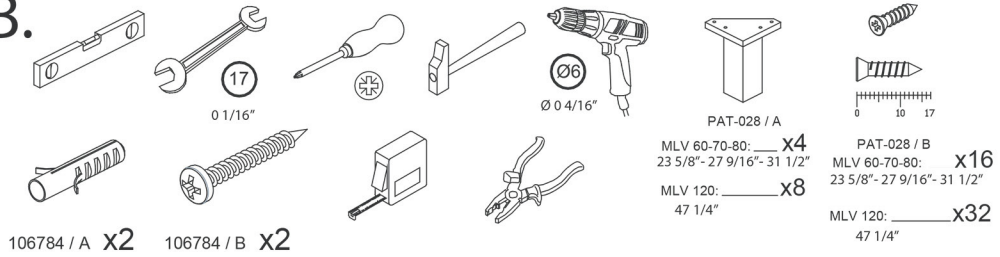

Dimensions Metric

1 inch = 2.54 cm
1 inch = 25.4 mm

1051 Lea Drive - Collegeville, PA 19426
Tel. 215 513 9400 - Fax 610 831 0215
www.ws bathcollections.com - info@ws bathcollectins.com

Installation Sheet

01A.

Collection
Installation Instructions

Model |
Logic

Dimensions Metric

1 inch = 2.54 cm
1 inch = 25.4 mm

WS[®]
BATH
COLLECTIONS

1051 Lea Drive - Collegeville, PA 19426
Tel. 215 513 9400 - Fax 610 831 0215

www.ws bathcollections.com - info@ws bathcollectins.com

Installation Sheet

01B.

Collection
Installation Instructions

Model |
Logic

Dimensions Metric
1 inch = 2.54 cm
1 inch = 25.4 mm

WS[®]
BATH
COLLECTIONS

1051 Lea Drive - Collegeville, PA 19426
Tel. 215 513 9400 - Fax 610 831 0215
www.ws bathcollections.com - info@ws bathcollectins.com

Installation Sheet

02.

03.

Collection
Installation Instructions

Model |
Logic

Dimensions Metric

1 inch = 2.54 cm
1 inch = 25.4 mm

WS®
BATH
COLLECTIONS