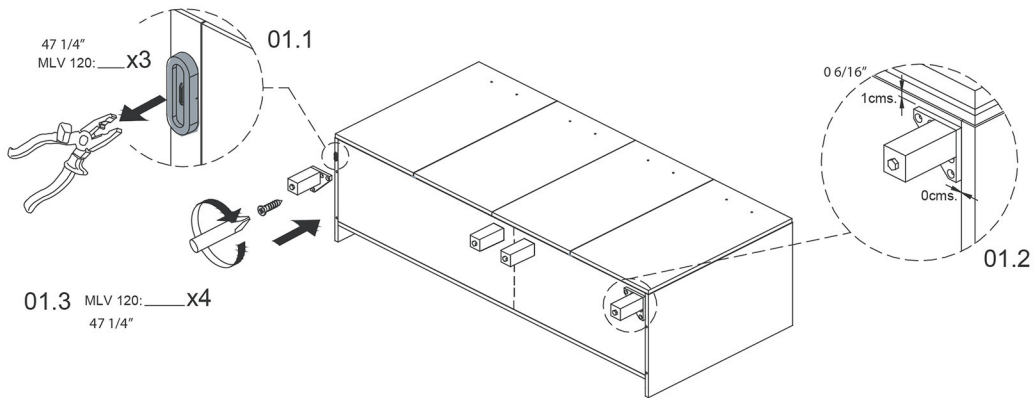

Dimensions Metric

1 inch = 2.54 cm
1 inch = 25.4 mm

1051 Lea Drive - Collegeville, PA 19426
Tel. 215 513 9400 - Fax 610 831 0215
www.ws bathcollections.com - info@ws bathcollectins.com

Installation Sheet

01A.

Collection
Installation Instructions

Model |
Logic

Dimensions Metric

1 inch = 2.54 cm
1 inch = 25.4 mm

WS[®]
BATH
COLLECTIONS

1051 Lea Drive - Collegeville, PA 19426
Tel. 215 513 9400 - Fax 610 831 0215

www.ws bathcollections.com - info@ws bathcollectins.com

Installation Sheet

01B.

Collection
Installation Instructions

Model |
Logic

Dimensions Metric
1 inch = 2.54 cm
1 inch = 25.4 mm

WS[®]
BATH
COLLECTIONS

1051 Lea Drive - Collegeville, PA 19426
Tel. 215 513 9400 - Fax 610 831 0215
www.ws bathcollections.com - info@ws bathcollectins.com

Installation Sheet

02.

03.

Collection
Installation Instructions

Model |
Logic

Dimensions Metric

1 inch = 2.54 cm
1 inch = 25.4 mm

WS®
BATH
COLLECTIONS