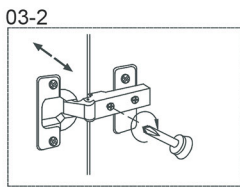

Dimensions Metric

1 inch = 2.54 cm
1 inch = 25.4 mm

1051 Lea Drive - Collegeville, PA 19426
Tel. 215 513 9400 - Fax 610 831 0215
www.ws bathcollections.com - info@ws bathcollectins.com

Installation Sheet

01A.

Collection
Installation Instructions

Model |
Logic

Dimensions Metric

1 inch = 2.54 cm
1 inch = 25.4 mm

WS[®]
BATH
COLLECTIONS

1051 Lea Drive - Collegeville, PA 19426
Tel. 215 513 9400 - Fax 610 831 0215

www.ws bathcollections.com - info@ws bathcollectins.com

Installation Sheet

01B.

Collection
Installation Instructions

Model |
Logic

Dimensions Metric
1 inch = 2.54 cm
1 inch = 25.4 mm

WS[®]
BATH
COLLECTIONS

1051 Lea Drive - Collegeville, PA 19426
Tel. 215 513 9400 - Fax 610 831 0215
www.ws bathcollections.com - info@ws bathcollectins.com

Installation Sheet

02.

03.

Collection
Installation Instructions

Model |
Logic

Dimensions Metric

1 inch = 2.54 cm
1 inch = 25.4 mm

WS®
BATH
COLLECTIONS