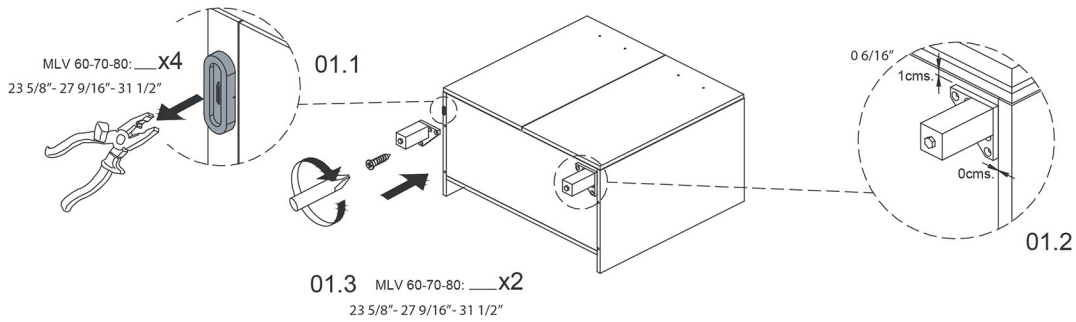

Dimensions Metric

1 inch = 2.54 cm
1 inch = 25.4 mm

1051 Lea Drive - Collegeville, PA 19426
Tel. 215 513 9400 - Fax 610 831 0215
www.ws bathcollections.com - info@ws bathcollectins.com

Installation Sheet

01A.

Collection
Installation Instructions

Model |
Logic

Dimensions Metric

1 inch = 2.54 cm
1 inch = 25.4 mm

WS[®]
BATH
COLLECTIONS

1051 Lea Drive - Collegeville, PA 19426
Tel. 215 513 9400 - Fax 610 831 0215

www.ws bathcollections.com - info@ws bathcollectins.com

Installation Sheet

01B.

Collection
Installation Instructions

Model |
Logic

Dimensions Metric
1 inch = 2.54 cm
1 inch = 25.4 mm

WS[®]
BATH
COLLECTIONS

1051 Lea Drive - Collegeville, PA 19426
Tel. 215 513 9400 - Fax 610 831 0215
www.ws bathcollections.com - info@ws bathcollectins.com

Installation Sheet

02.

03.

Collection
Installation Instructions

Model |
Logic

Dimensions Metric

1 inch = 2.54 cm
1 inch = 25.4 mm

WS®
BATH
COLLECTIONS