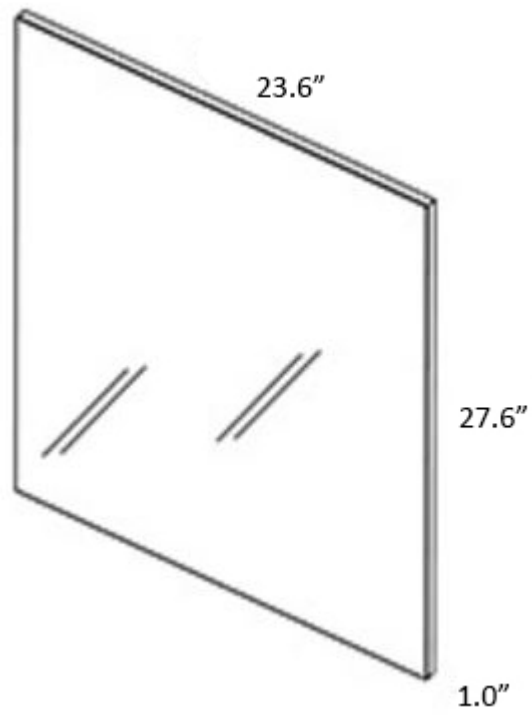

Product Specs Sheets

Collection
Murano

Model |
Murano 60

Dimensions Metric

1 inch = 2.54 cm
1 inch = 25.4 mm

WS®
BATH
COLLECTIONS

1051 Lea Drive - Collegeville, PA 19426
Tel. 215 513 9400 - Fax 610 831 0215

www.ws bathcollections.com - info@ws bathcollections.com