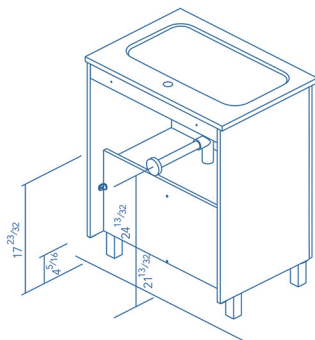

### TECHNICAL INFORMATION

- STRUCTURE: 5/8 in melamine board.
- FRONT: High gloss lacquered 5/8 in. board and 5/8 in. melamine board.
- HANDLE: Metallic in bright chrome finish.
- HINGE: 105° opening, 1<sup>3/8</sup> cap, esasy assembly and soft cloe system.
- PIEDS: ABS, metallic in bright chrome finish.
- TUBE DEPTH: Tube depth 2<sup>3/4</sup>in.

### SIPHON PLACEMENT

Finishes

**Collection**  
Logic

**Model |**  
Logic 70

**Dimensions Metric**

1 inch = 2.54 cm  
1 inch = 25.4 mm

**WS<sup>®</sup>**  
**BATH**  
**COLLECTIONS**

1051 Lea Drive - Collegeville, PA 19426  
Tel. 215 513 9400 - Fax 610 831 0215