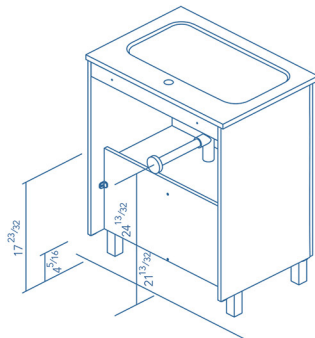

SIPHON PLACEMENT

Finishes

SANDY GREY

ESSENCE WENGE

WHITE

ANTHRACITE

Collection
Logic

Model |
Logic 60

Dimensions Metric

1 inch = 2.54 cm
1 inch = 25.4 mm

WS®
BATH
COLLECTIONS

1051 Lea Drive - Collegeville, PA 19426
Tel. 215 513 9400 - Fax 610 831 0215

www.ws bathcollections.com - info@ws bathcollectins.com