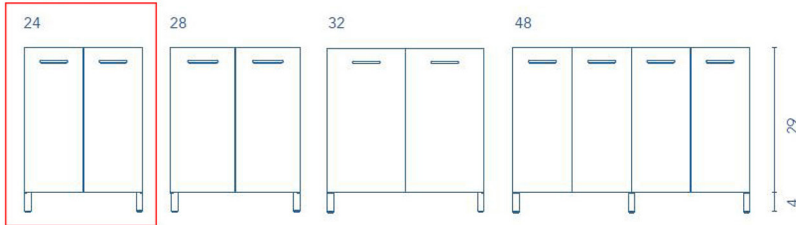

Model |
Logic 60

Dimensions Metric
1 inch = 2.54 cm
1 inch = 25.4 mm

WS®
BATH
COLLECTIONS

1051 Lea Drive - Collegeville, PA 19426
Tel. 215 513 9400 - Fax 610 831 0215

www.ws bathcollections.com - info@ws bathcollectins.com

Product Specs Sheets

LOGIC

UNITS

Depth 18

WASHBASIN

Slim

TECHNICAL INFORMATION

- STRUCTURE: 5/8 in melamine board.
- FRONT: High gloss lacquered 5/8 in. board and 5/8 in. melamine board.
- HANDLE: Metallic in bright chrome finish.
- HINGE: 105° opening, 1^{3/8} cap, esasy assembly and soft cloe system.
- PIEDS: ABS, metallic in bright chrome finish.
- TUBE DEPTH: Tube depth 2^{3/4}in.

Dimensions Metric

1 inch = 2.54 cm
1 inch = 25.4 mm

WS®
BATH
COLLECTIONS

1051 Lea Drive - Collegeville, PA 19426
Tel. 215 513 9400 - Fax 610 831 0215

www.ws bathcollections.com - info@ws bathcollectins.com

Product Specs Sheets

Collection
Murano

Model |
Murano 60

Dimensions Metric

1 inch = 2.54 cm
1 inch = 25.4 mm

WS[®]
BATH
COLLECTIONS

1051 Lea Drive - Collegeville, PA 19426
Tel. 215 513 9400 - Fax 610 831 0215