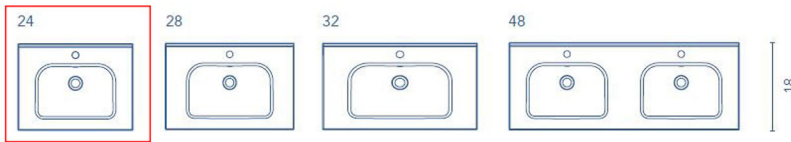

Model |
Logic 60

Dimensions Metric
1 inch = 2.54 cm
1 inch = 25.4 mm

WS®
BATH
COLLECTIONS

1051 Lea Drive - Collegeville, PA 19426
Tel. 215 513 9400 - Fax 610 831 0215

www.ws bathcollections.com - info@ws bathcollectins.com

Product Specs Sheets

LOGIC

UNITS

Depth 18

WASHBASIN

Slim

TECHNICAL INFORMATION

- STRUCTURE: 5/8 in melamine board.
- FRONT: High gloss lacquered 5/8 in. board and 5/8 in. melamine board.
- HANDLE: Metallic in bright chrome finish.
- HINGE: 105° opening, 1^{3/8} cap, esasy assembly and soft cloe system.
- PIEDS: ABS, metallic in bright chrome finish.
- TUBE DEPTH: Tube depth 2^{3/4}in.

Dimensions Metric

1 inch = 2.54 cm
1 inch = 25.4 mm

WS®
BATH
COLLECTIONS

1051 Lea Drive - Collegeville, PA 19426
Tel. 215 513 9400 - Fax 610 831 0215

www.ws bathcollections.com - info@ws bathcollectins.com

Product Specs Sheets

Collection
Murano

Model |
Murano 60

Dimensions Metric

1 inch = 2.54 cm
1 inch = 25.4 mm

WS[®]
BATH
COLLECTIONS

1051 Lea Drive - Collegeville, PA 19426
Tel. 215 513 9400 - Fax 610 831 0215