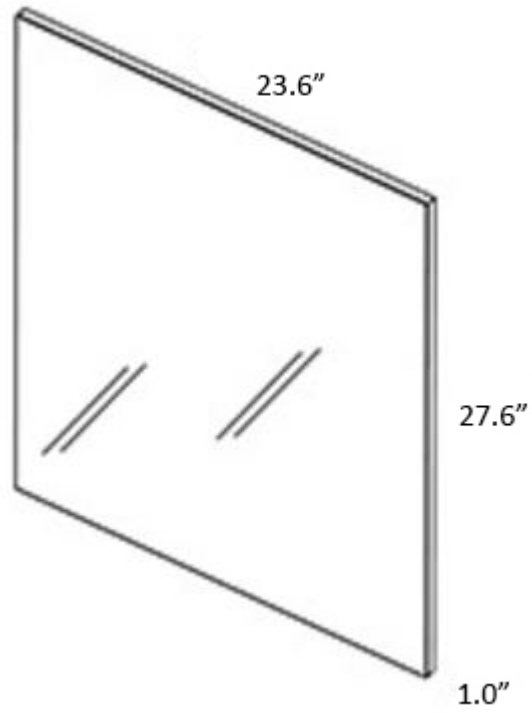

Model |
Logic 60

Dimensions Metric
1 inch = 2.54 cm
1 inch = 25.4 mm

WS®
BATH
COLLECTIONS

1051 Lea Drive - Collegeville, PA 19426
Tel. 215 513 9400 - Fax 610 831 0215

www.ws bathcollections.com - info@ws bathcollectins.com

Product Specs Sheets

LOGIC

UNITS

Depth 18

WASHBASIN

Slim

TECHNICAL INFORMATION

- STRUCTURE: 5/8 in melamine board.
- FRONT: High gloss lacquered 5/8 in. board and 5/8 in. melamine board.
- HANDLE: Metallic in bright chrome finish.
- HINGE: 105° opening, 1^{3/8} cap, esasy assembly and soft cloe system.
- PIEDS: ABS, metallic in bright chrome finish.
- TUBE DEPTH: Tube depth 2^{3/4}in.

Dimensions Metric

1 inch = 2.54 cm
1 inch = 25.4 mm

WS®
BATH
COLLECTIONS

1051 Lea Drive - Collegeville, PA 19426
Tel. 215 513 9400 - Fax 610 831 0215

www.ws bathcollections.com - info@ws bathcollectins.com

Product Specs Sheets

Collection
Murano

Model |
Murano 60

Dimensions Metric

1 inch = 2.54 cm
1 inch = 25.4 mm

WS[®]
BATH
COLLECTIONS

1051 Lea Drive - Collegeville, PA 19426
Tel. 215 513 9400 - Fax 610 831 0215