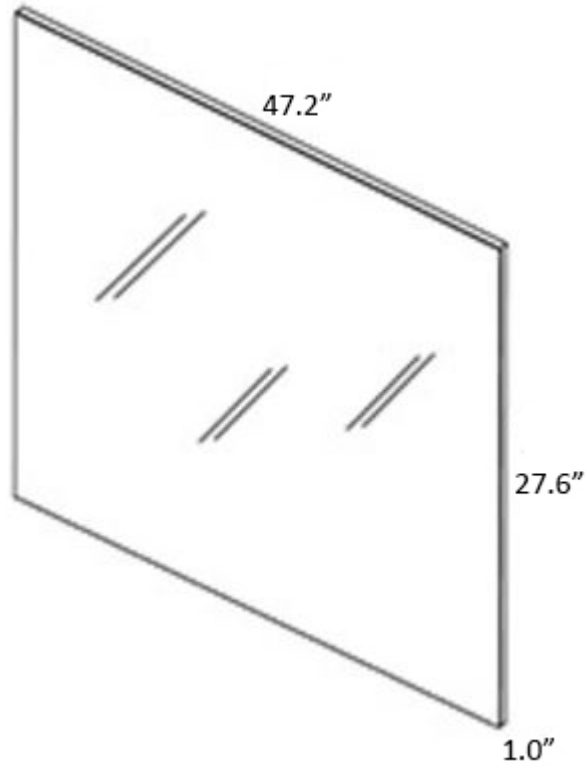

Product Specs Sheets

LOGIC

UNITS

Depth 18

WASHBASIN

Slim

TECHNICAL INFORMATION

- STRUCTURE: 5/8 in melamine board.
- FRONT: High gloss lacquered 5/8 in. board and 5/8 in. melamine board.
- HANDLE: Metallic in bright chrome finish.
- HINGE: 105° opening, 1^{3/8} cap, esasy assembly and soft cloe system.
- PIEDS: ABS, metallic in bright chrome finish.
- TUBE DEPTH: Tube depth 2^{3/4}in.

Dimensions Metric

1 inch = 2.54 cm

1 inch = 25.4 mm

WS®
BATH
COLLECTIONS

1051 Lea Drive - Collegeville, PA 19426
Tel. 215 513 9400 - Fax 610 831 0215

www.ws bathcollections.com - info@ws bathcollectins.com

Product Specs Sheets

Collection
Murano

Model |
Murano 120

Dimensions Metric

1 inch = 2.54 cm
1 inch = 25.4 mm

WS[®]
BATH
COLLECTIONS

1051 Lea Drive - Collegeville, PA 19426
Tel. 215 513 9400 - Fax 610 831 0215

MOUNTING HARDWARE

Wall-mount installation

Bolts

Vessel/ countertop installation

Silicone (*optional*)

Collection
Logic

Model |
Logic 120

Dimensions Metric
1 inch = 2.54 cm
1 inch = 25.4 mm