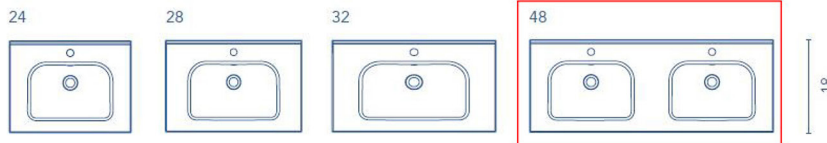

Model |
Logic 120

Dimensions Metric

1 inch = 2.54 cm

1 inch = 25.4 mm

WS®
BATH
COLLECTIONS

1051 Lea Drive - Collegeville, PA 19426
Tel. 215 513 9400 - Fax 610 831 0215

www.ws bathcollections.com - info@ws bathcollectins.com

Product Specs Sheets

LOGIC

UNITS

Depth 18

WASHBASIN

Slim

TECHNICAL INFORMATION

- STRUCTURE: 5/8 in melamine board.
- FRONT: High gloss lacquered 5/8 in. board and 5/8 in. melamine board.
- HANDLE: Metallic in bright chrome finish.
- HINGE: 105° opening, 1^{3/8} cap, esasy assembly and soft cloe system.
- PIEDS: ABS, metallic in bright chrome finish.
- TUBE DEPTH: Tube depth 2^{3/4}in.

Dimensions Metric

1 inch = 2.54 cm

1 inch = 25.4 mm

WS®
BATH
COLLECTIONS

1051 Lea Drive - Collegeville, PA 19426
Tel. 215 513 9400 - Fax 610 831 0215

www.ws bathcollections.com - info@ws bathcollectins.com

Product Specs Sheets

Collection
Murano

Model |
Murano 120

Dimensions Metric

1 inch = 2.54 cm
1 inch = 25.4 mm

WS[®]
BATH
COLLECTIONS

1051 Lea Drive - Collegeville, PA 19426
Tel. 215 513 9400 - Fax 610 831 0215