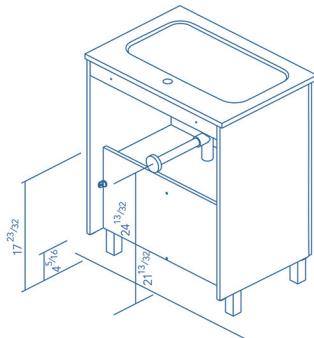

SIPHON PLACEMENT

Finishes

SANDY GREY

ESSENCE WENGE

WHITE

ANTHRACITE

Collection
Logic

Model |
Logic 120

Dimensions Metric

1 inch = 2.54 cm

1 inch = 25.4 mm

WS®
BATH
COLLECTIONS

1051 Lea Drive - Collegeville, PA 19426
Tel. 215 513 9400 - Fax 610 831 0215

www.ws bathcollections.com - info@ws bathcollectins.com