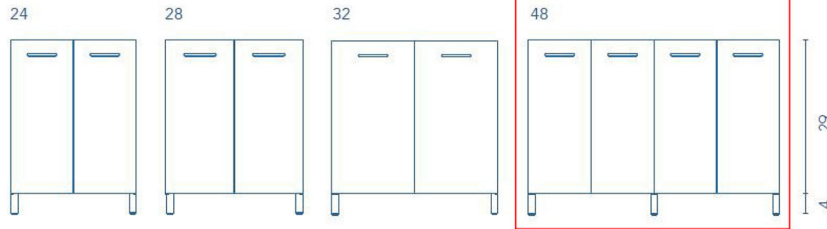

Model |
Logic 120

Dimensions Metric

1 inch = 2.54 cm

1 inch = 25.4 mm

WS®
BATH
COLLECTIONS

1051 Lea Drive - Collegeville, PA 19426
Tel. 215 513 9400 - Fax 610 831 0215

www.ws bathcollections.com - info@ws bathcollectins.com

Product Specs Sheets

LOGIC

UNITS

Depth 18

WASHBASIN

Slim

TECHNICAL INFORMATION

- STRUCTURE: 5/8 in melamine board.
- FRONT: High gloss lacquered 5/8 in. board and 5/8 in. melamine board.
- HANDLE: Metallic in bright chrome finish.
- HINGE: 105° opening, 1^{3/8} cap, esasy assembly and soft cloe system.
- PIEDS: ABS, metallic in bright chrome finish.
- TUBE DEPTH: Tube depth 2^{3/4}in.

Product Specs Sheets

Collection
Murano

Model |
Murano 120

Dimensions Metric

1 inch = 2.54 cm
1 inch = 25.4 mm

WS[®]
BATH
COLLECTIONS

1051 Lea Drive - Collegeville, PA 19426
Tel. 215 513 9400 - Fax 610 831 0215

MOUNTING HARDWARE

Wall-mount installation

Bolts

Vessel/ countertop installation

Silicone (*optional*)

Collection
Logic

Model |
Logic 120

Dimensions Metric
1 inch = 2.54 cm
1 inch = 25.4 mm