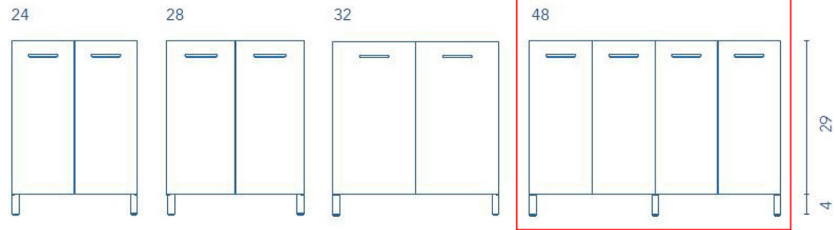

Collection
Logic Vanities

Model |
Logic 120 Base

Dimensions Metric

1 inch = 2.54 cm

1 inch = 25.4 mm

WS[®]
BATH
COLLECTIONS

1051 Lea Drive - Collegeville, PA 19426
Tel. 215 513 9400 - Fax 610 831 0215

www.ws bathcollections.com - info@ws bathcollectins.com

Product Specs Sheets

LOGIC

UNITS

Depth 18

TECHNICAL INFORMATION

- STRUCTURE: 5/8 in melamine board.
- FRONT: High gloss lacquered 5/8 in. board and 5/8 in. melamine board.
- HANDLE: Metallic in bright chrome finish.
- HINGE: 105° opening, 1^{3/8} cap, esasy assembly and soft cloe system.
- PIEDS: ABS, metallic in bright chrome finish.
- TUBE DEPTH: Tube depth 2^{3/4}in.

SIPHON PLACEMENT

Finishes

Collection
Logic Vanities

Model |
Logic 120 Base

Dimensions Metric

1 inch = 2.54 cm

1 inch = 25.4 mm

WS®
BATH
COLLECTIONS