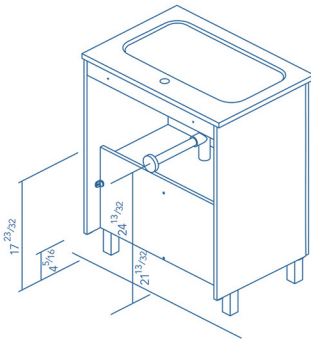

Collection
Logic Vanities

Model |
Logic 120 Base

Dimensions Metric

1 inch = 2.54 cm

1 inch = 25.4 mm

WS[®]
BATH
COLLECTIONS

1051 Lea Drive - Collegeville, PA 19426
Tel. 215 513 9400 - Fax 610 831 0215

www.ws bathcollections.com - info@ws bathcollectins.com

Product Specs Sheets

LOGIC

UNITS

Depth 18

TECHNICAL INFORMATION

- STRUCTURE: 5/8 in melamine board.
- FRONT: High gloss lacquered 5/8 in. board and 5/8 in. melamine board.
- HANDLE: Metallic in bright chrome finish.
- HINGE: 105° opening, 1^{3/8} cap, esasy assembly and soft cloe system.
- PIEDS: ABS, metallic in bright chrome finish.
- TUBE DEPTH: Tube depth 2^{3/4}in.

SIPHON PLACEMENT

Finishes

Collection
Logic Vanities

Model |
Logic 120 Base

Dimensions Metric

1 inch = 2.54 cm

1 inch = 25.4 mm

WS®
BATH
COLLECTIONS