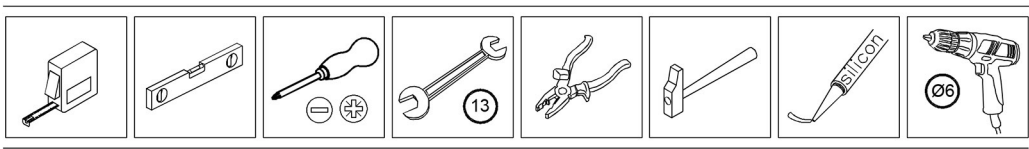

Installation Sheet

03-03-2014 **ELEGANCE** 2014-002 158452

Collection
Installation Instructions

Model |
Elegance

Dimensions Metric
1 inch = 2.54 cm
1 inch = 25.4 mm

WS®
BATH
COLLECTIONS
1051 Lea Drive - Collegeville, PA 19426
Tel. 215 513 9400 - Fax 610 831 0215
www.wsbatchcollections.com - info@wsbatchcollectins.com

Installation Sheet

Collection
Installation Instructions

Model |
Elegance

Dimensions Metric

1 inch = 2.54 cm
1 inch = 25.4 mm

WS[®]
BATH
COLLECTIONS

1051 Lea Drive - Collegeville, PA 19426
Tel. 215 513 9400 - Fax 610 831 0215

Model |
Elegance

Dimensions Metric

1 inch = 2.54 cm

1 inch = 25.4 mm

WS®
BATH
COLLECTIONS

1051 Lea Drive - Collegeville, PA 19426
Tel. 215 513 9400 - Fax 610 831 0215

www.ws bathcollections.com - info@ws bathcollectins.com