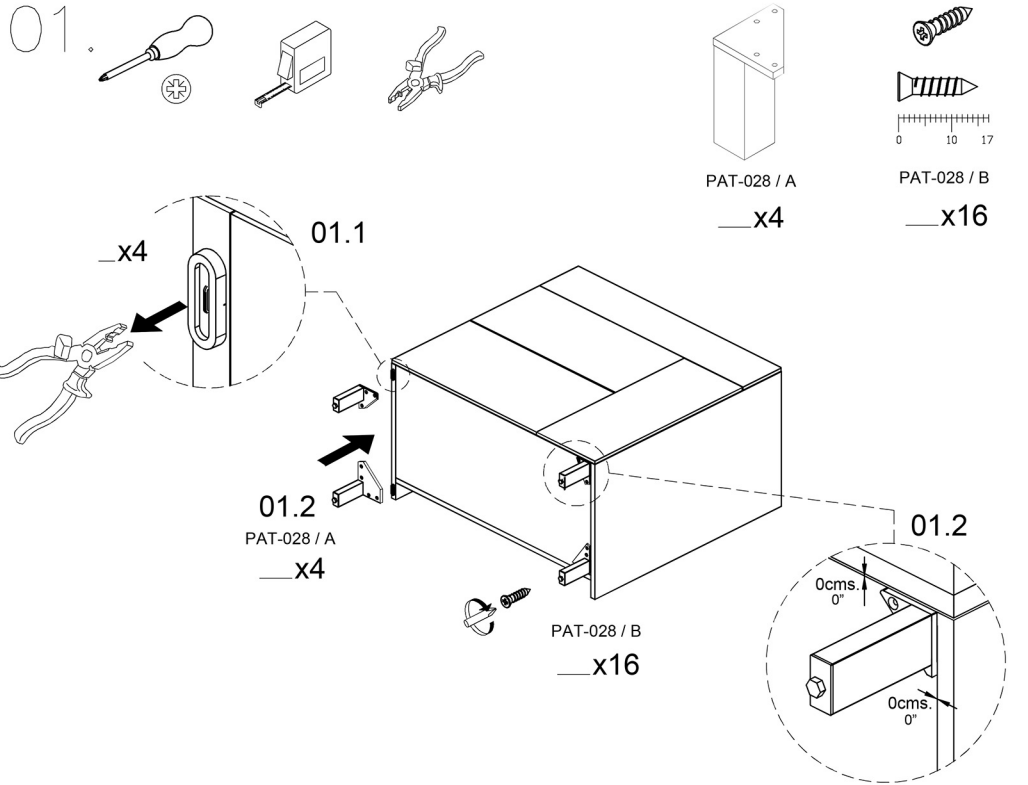

Installation Sheet

03-03-2014 **ELEGANCE** 2014-002 158452

Collection
Installation Instructions

Model |
Elegance

Dimensions Metric
1 inch = 2.54 cm
1 inch = 25.4 mm

WS®
BATH
COLLECTIONS
1051 Lea Drive - Collegeville, PA 19426
Tel. 215 513 9400 - Fax 610 831 0215
www.wsbatchcollections.com - info@wsbatchcollectins.com

Installation Sheet

Collection
Installation Instructions

Model |
Elegance

Dimensions Metric

1 inch = 2.54 cm
1 inch = 25.4 mm

WS[®]
BATH
COLLECTIONS

1051 Lea Drive - Collegeville, PA 19426
Tel. 215 513 9400 - Fax 610 831 0215

Model |
Elegance

Dimensions Metric

1 inch = 2.54 cm

1 inch = 25.4 mm

WS®
BATH
COLLECTIONS

1051 Lea Drive - Collegeville, PA 19426
Tel. 215 513 9400 - Fax 610 831 0215

www.ws bathcollections.com - info@ws bathcollectins.com

Collection
Installation Instructions

Model |
Elegance

Dimensions Metric

1 inch = 2.54 cm

1 inch = 25.4 mm

WS®
BATH
COLLECTIONS

1051 Lea Drive - Collegeville, PA 19426
Tel. 215 513 9400 - Fax 610 831 0215

www.ws bathcollections.com - info@ws bathcollectins.com