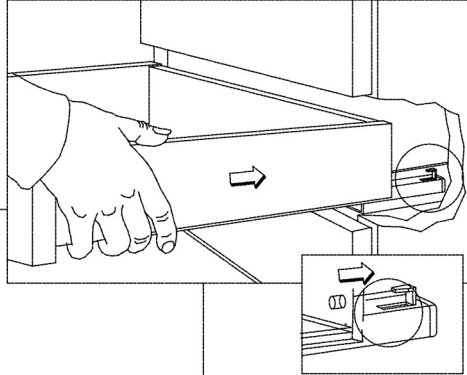

Model |
Elegance

Dimensions Metric

1 inch = 2.54 cm

1 inch = 25.4 mm

WS®
BATH
COLLECTIONS

1051 Lea Drive - Collegeville, PA 19426
Tel. 215 513 9400 - Fax 610 831 0215

www.ws bathcollections.com - info@ws bathcollectins.com

Installation Sheet

05.

05-1.

05-2.

05-3.

Collection
Installation Instructions

Model |
Elegance

Dimensions Metric