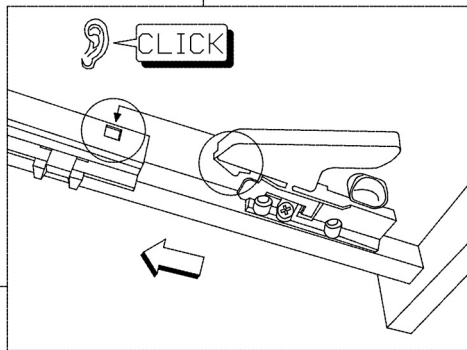

Model |
Elegance

Dimensions Metric

1 inch = 2.54 cm

1 inch = 25.4 mm

WS®
BATH
COLLECTIONS

1051 Lea Drive - Collegeville, PA 19426
Tel. 215 513 9400 - Fax 610 831 0215

www.ws bathcollections.com - info@ws bathcollectins.com

Installation Sheet

05.

05-1.

05-2.

05-3.

Collection
Installation Instructions

Model |
Elegance

Dimensions Metric

1 inch = 2.54 cm

1 inch = 25.4 mm

WS®
BATH
COLLECTIONS

1051 Lea Drive - Collegeville, PA 19426
Tel. 215 513 9400 - Fax 610 831 0215

www.ws bathcollections.com - info@ws bathcollectins.com

Installation Sheet

06.

Collection
Installation Instructions

Model |
Elegance

Dimensions Metric

1 inch = 2.54 cm
1 inch = 25.4 mm

WS®
BATH
COLLECTIONS

1051 Lea Drive - Collegeville, PA 19426
Tel. 215 513 9400 - Fax 610 831 0215