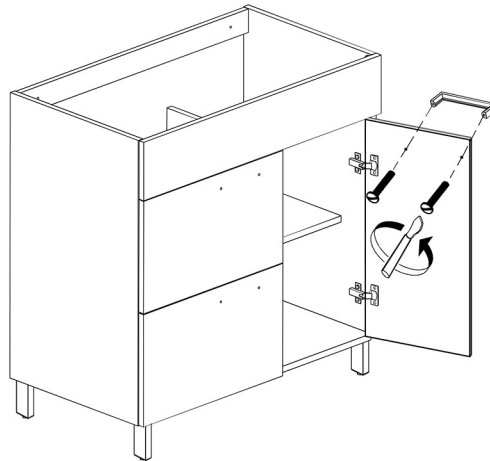

Installation Sheet

05.

05-1.

05-2.

05-3.

Collection
Installation Instructions

Model |
Elegance

Dimensions Metric

1 inch = 2.54 cm

1 inch = 25.4 mm

WS®
BATH
COLLECTIONS

1051 Lea Drive - Collegeville, PA 19426
Tel. 215 513 9400 - Fax 610 831 0215

www.ws bathcollections.com - info@ws bathcollectins.com

Installation Sheet

06.

Collection
Installation Instructions

Model |
Elegance

Dimensions Metric

1 inch = 2.54 cm
1 inch = 25.4 mm

WS®
BATH
COLLECTIONS

1051 Lea Drive - Collegeville, PA 19426
Tel. 215 513 9400 - Fax 610 831 0215