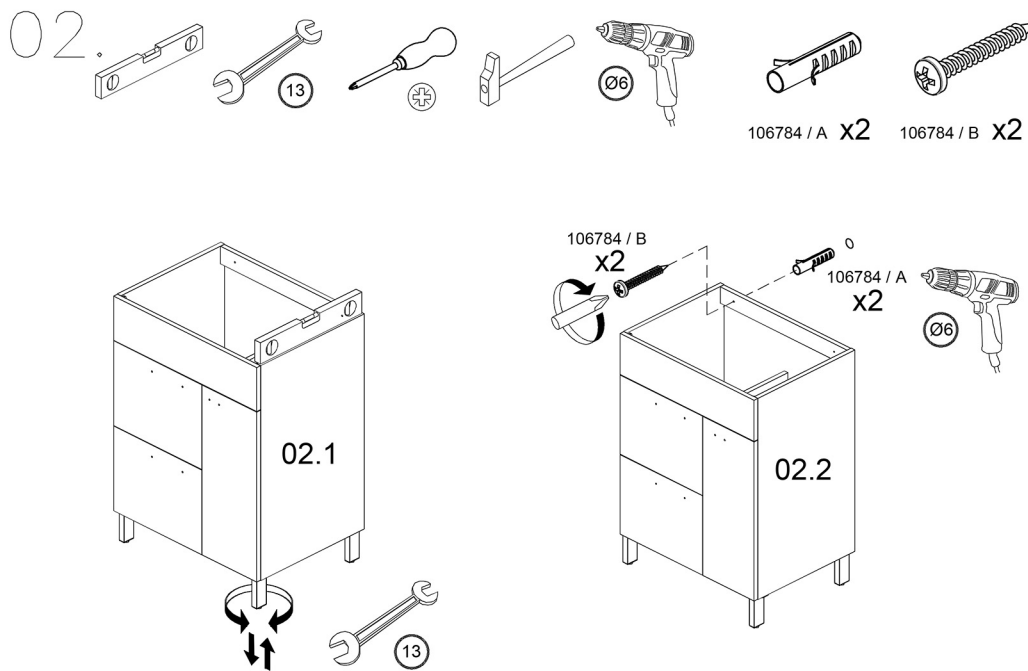

Installation Sheet

03-03-2014 **ELEGANCE** 2014-002 158452

Collection
Installation Instructions

Model |
Elegance

Dimensions Metric
1 inch = 2.54 cm
1 inch = 25.4 mm

WS®
BATH
COLLECTIONS
1051 Lea Drive - Collegeville, PA 19426
Tel. 215 513 9400 - Fax 610 831 0215
www.wsbatchcollections.com - info@wsbatchcollectins.com

Installation Sheet

Collection
Installation Instructions

Model |
Elegance

Dimensions Metric

1 inch = 2.54 cm
1 inch = 25.4 mm

WS[®]
BATH
COLLECTIONS

1051 Lea Drive - Collegeville, PA 19426
Tel. 215 513 9400 - Fax 610 831 0215

Model |
Elegance

Dimensions Metric

1 inch = 2.54 cm

1 inch = 25.4 mm

WS®
BATH
COLLECTIONS

1051 Lea Drive - Collegeville, PA 19426
Tel. 215 513 9400 - Fax 610 831 0215

www.ws bathcollections.com - info@ws bathcollectins.com

Collection
Installation Instructions

Model |
Elegance

Dimensions Metric

1 inch = 2.54 cm

1 inch = 25.4 mm

WS®
BATH
COLLECTIONS

1051 Lea Drive - Collegeville, PA 19426
Tel. 215 513 9400 - Fax 610 831 0215

www.ws bathcollections.com - info@ws bathcollectins.com