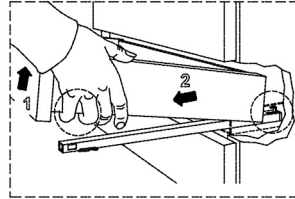

Installation Sheet

03.

03-1.

03-2.

03-3.

04.

Collection
Installation Instructions

Model |
Elegance

Dimensions Metric

1 inch = 2.54 cm

1 inch = 25.4 mm

WS®
BATH
COLLECTIONS

1051 Lea Drive - Collegeville, PA 19426
Tel. 215 513 9400 - Fax 610 831 0215

www.ws bathcollections.com - info@ws bathcollectins.com