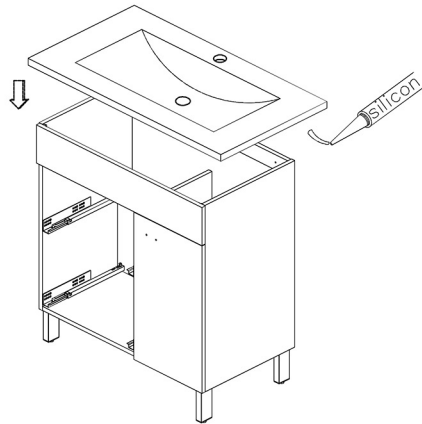

Installation Sheet

03.

03-1.

03-2.

03-3.

04.

Collection
Installation Instructions

Model |
Elegance

Dimensions Metric

1 inch = 2.54 cm

1 inch = 25.4 mm

WS®
BATH
COLLECTIONS

1051 Lea Drive - Collegeville, PA 19426
Tel. 215 513 9400 - Fax 610 831 0215

www.ws bathcollections.com - info@ws bathcollectins.com