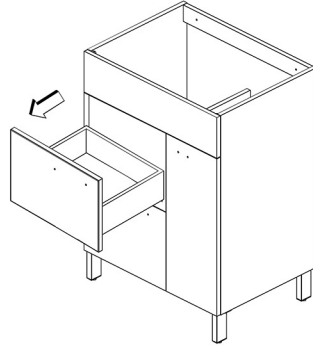

Installation Sheet

03.