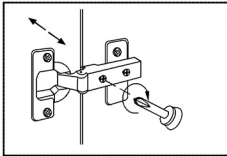

Installation Sheet

07.

07-1

07-2

07-3

07-4

07-5

Collection
Installation Instructions

Model |
Elegance

Dimensions Metric

1 inch = 2.54 cm

1 inch = 25.4 mm

WS®
BATH
COLLECTIONS

1051 Lea Drive - Collegeville, PA 19426
Tel. 215 513 9400 - Fax 610 831 0215

www.ws bathcollections.com - info@ws bathcollectins.com