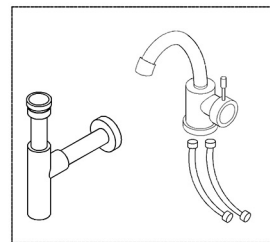

Installation Sheet

03.

03-1.

03-2.

03-3.

04.

Collection
Installation Instructions

Model |
Elegance

Dimensions Metric

1 inch = 2.54 cm

1 inch = 25.4 mm

WS®
BATH
COLLECTIONS

1051 Lea Drive - Collegeville, PA 19426
Tel. 215 513 9400 - Fax 610 831 0215

www.ws bathcollections.com - info@ws bathcollectins.com