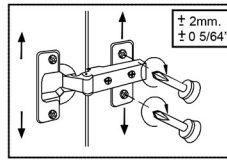

Installation Sheet

07.

07-1

07-2

07-3

07-4

07-5

Collection
Installation Instructions

Model |
Elegance

Dimensions Metric

1 inch = 2.54 cm

1 inch = 25.4 mm

WS®
BATH
COLLECTIONS

1051 Lea Drive - Collegeville, PA 19426
Tel. 215 513 9400 - Fax 610 831 0215

www.ws bathcollections.com - info@ws bathcollectins.com