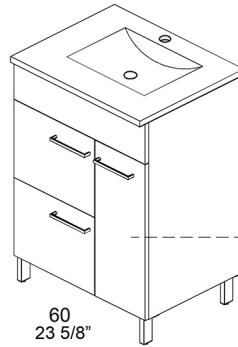

Model |
Elegance

Dimensions Metric

1 inch = 2.54 cm

1 inch = 25.4 mm

WS®
BATH
COLLECTIONS

1051 Lea Drive - Collegeville, PA 19426
Tel. 215 513 9400 - Fax 610 831 0215

www.ws bathcollections.com - info@ws bathcollectins.com

1 inch = 2.54 cm

1 inch = 25.4 mm

WS®
BATH
COLLECTIONS

1051 Lea Drive - Collegeville, PA 19426
Tel. 215 513 9400 - Fax 610 831 0215

www.ws bathcollections.com - info@ws bathcollectins.com

Installation Sheet

06.

Collection
Installation Instructions

Model |
Elegance

Dimensions Metric

1 inch = 2.54 cm
1 inch = 25.4 mm

WS®
BATH
COLLECTIONS

1051 Lea Drive - Collegeville, PA 19426
Tel. 215 513 9400 - Fax 610 831 0215

Collection
Installation Instructions

Model |
Elegance

Dimensions Metric

1 inch = 2.54 cm

1 inch = 25.4 mm

WS®
BATH
COLLECTIONS

1051 Lea Drive - Collegeville, PA 19426
Tel. 215 513 9400 - Fax 610 831 0215

www.ws bathcollections.com - info@ws bathcollectins.com