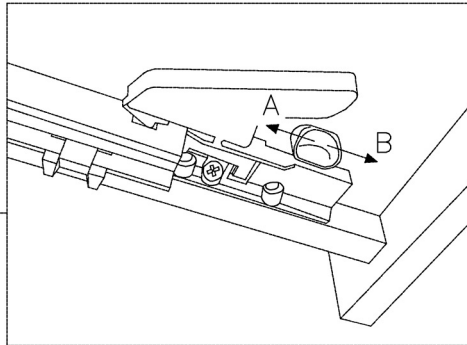

Model |
Elegance

Dimensions Metric

1 inch = 2.54 cm

1 inch = 25.4 mm

WS®
BATH
COLLECTIONS

1051 Lea Drive - Collegeville, PA 19426
Tel. 215 513 9400 - Fax 610 831 0215

www.ws bathcollections.com - info@ws bathcollectins.com

Installation Sheet

05.

05-1.

05-2.

05-3.

Collection
Installation Instructions

Model |
Elegance

Dimensions Metric

1 inch = 2.54 cm

1 inch = 25.4 mm

WS®
BATH
COLLECTIONS

1051 Lea Drive - Collegeville, PA 19426
Tel. 215 513 9400 - Fax 610 831 0215

www.ws bathcollections.com - info@ws bathcollectins.com

Installation Sheet

06.

Collection
Installation Instructions

Model |
Elegance

Dimensions Metric

1 inch = 2.54 cm
1 inch = 25.4 mm

WS®
BATH
COLLECTIONS

1051 Lea Drive - Collegeville, PA 19426
Tel. 215 513 9400 - Fax 610 831 0215