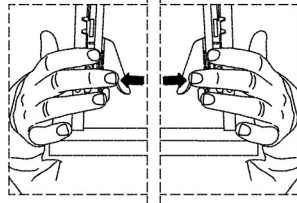

Installation Sheet

03.

03-1.

03-2.

03-3.

04.

Collection
Installation Instructions

Model |
Elegance

Dimensions Metric

1 inch = 2.54 cm

1 inch = 25.4 mm

WS®
BATH
COLLECTIONS

1051 Lea Drive - Collegeville, PA 19426
Tel. 215 513 9400 - Fax 610 831 0215

www.ws bathcollections.com - info@ws bathcollectins.com