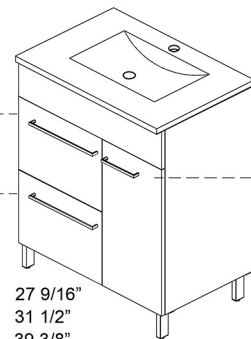

Model |
Elegance

Dimensions Metric

1 inch = 2.54 cm

1 inch = 25.4 mm

WS®
BATH
COLLECTIONS

1051 Lea Drive - Collegeville, PA 19426
Tel. 215 513 9400 - Fax 610 831 0215

www.ws bathcollections.com - info@ws bathcollectins.com

Installation Sheet

05.

05-1.

05-2.

05-3.

Collection
Installation Instructions

Model |
Elegance

Dimensions Metric

1 inch = 2.54 cm

1 inch = 25.4 mm

WS®
BATH
COLLECTIONS

1051 Lea Drive - Collegeville, PA 19426
Tel. 215 513 9400 - Fax 610 831 0215

www.ws bathcollections.com - info@ws bathcollectins.com

Installation Sheet

06.

Collection
Installation Instructions

Model |
Elegance

Dimensions Metric

1 inch = 2.54 cm
1 inch = 25.4 mm

WS®
BATH
COLLECTIONS

1051 Lea Drive - Collegeville, PA 19426
Tel. 215 513 9400 - Fax 610 831 0215