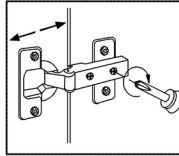

Installation Sheet

07.

07-1

07-2

07-3

07-4

07-5

Collection
Installation Instructions

Model |
Elegance

Dimensions Metric

1 inch = 2.54 cm

1 inch = 25.4 mm

WS®
BATH
COLLECTIONS

1051 Lea Drive - Collegeville, PA 19426
Tel. 215 513 9400 - Fax 610 831 0215

www.ws bathcollections.com - info@ws bathcollectins.com