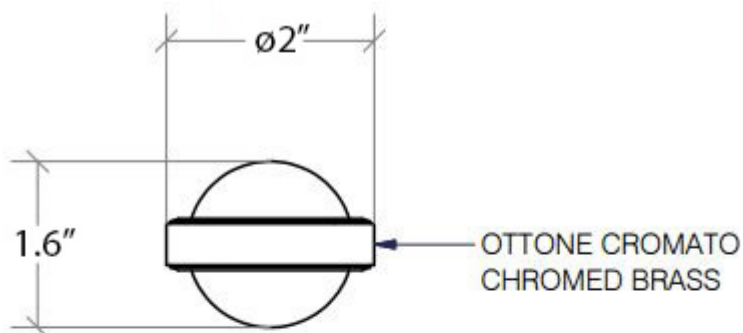

Features

- Towel Ring
- Available in 2 Finishes: Polished Chrome and Matte Black
- Solid Brass Base
- Made in Italy

Baketo 52153

SKU# | Option:

- Baketo 52153.22 | Matte Black
- Baketo 52153.29 | Polished Chrome

Finishes

Polished Chrome

Matte Black

Collection
Baketo

Model |
Baketo 52153

Dimensions Metric

1 inch = 2.54 cm

1 inch = 25.4 mm

WS[®]
BATH
COLLECTIONS

1051 Lea Drive - Collegeville, PA 19426
Tel. 215 513 9400 - Fax 610 831 0215

www.ws bathcollections.com - info@ws bathcollectins.com

Collection
Baketo

Model |
Baketo 52153

Dimensions Metric
1 inch = 2.54 cm
1 inch = 25.4 mm