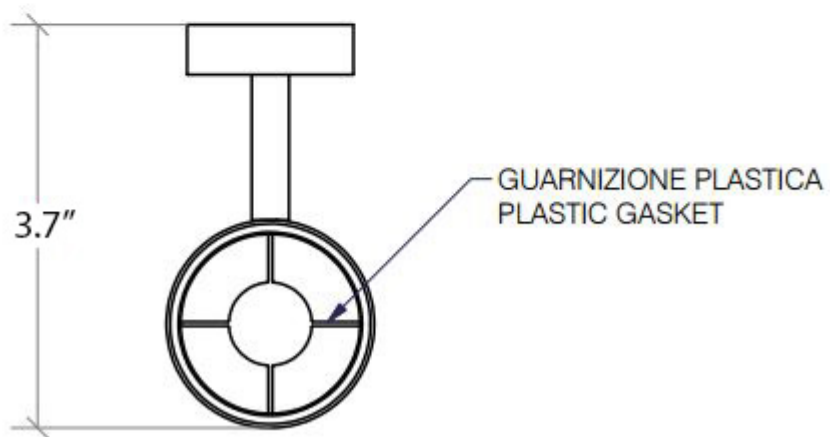

Finishes

Polished Chrome

Matte Black

Collection
Baketo

Model |
Baketo 52153

Dimensions Metric

1 inch = 2.54 cm

1 inch = 25.4 mm

WS[®]
BATH
COLLECTIONS

1051 Lea Drive - Collegeville, PA 19426
Tel. 215 513 9400 - Fax 610 831 0215

www.ws bathcollections.com - info@ws bathcollectins.com

Collection
Baketo

Model |
Baketo 52153

Dimensions Metric
1 inch = 2.54 cm
1 inch = 25.4 mm