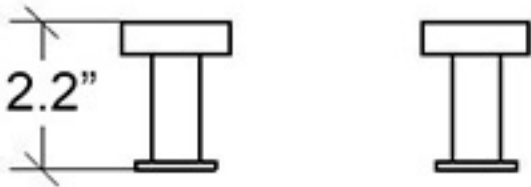

Features

- Single Bathroom Hook
- Available in Polished Chrome or Matte Black Finish
- Solid Brass Base
- Made in Italy

Baketo 5208

SKU# | Option:

- Baketo 5208.29 | Polished Chrome
- Baketo 5208.22 | Matte Black

Finishes

-  Polished Chrome
-  Matte Black

<p>Collection Baketo</p>	<p>Model Baketo 5208</p>	<p>Dimensions Metric <i>1 inch = 2.54 cm</i> <i>1 inch = 25.4 mm</i></p>	 <p>1051 Lea Drive - Collegeville, PA 19426 Tel. 215 513 9400 - Fax 610 831 0215 www.ws bathcollections.com - info@ws bathcollectins.com</p>
-------------------------------------	---------------------------------------	--	---

Product Specs Sheets

Collection
Baketo

Model |
Baketo 5208

Dimensions Metric
1 inch = 2.54 cm
1 inch = 25.4 mm

 **WS**[®]
BATH
COLLECTIONS

1051 Lea Drive - Collegeville, PA 19426
Tel. 215 513 9400 - Fax 610 831 0215
www.ws bathcollections.com - info@ws bathcollectins.com