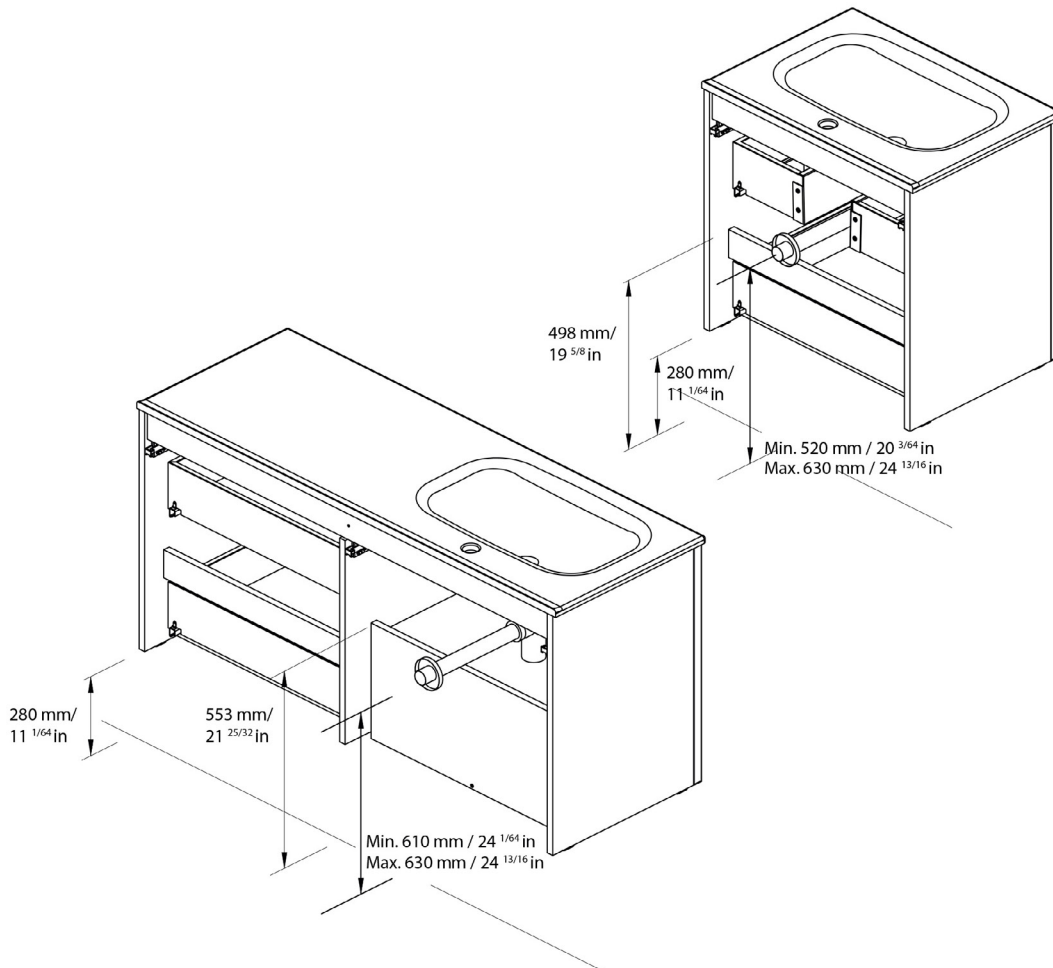

Technical features

AMBRA
1 Door / 2 Drawers / 1 Door

Nordic Oak

Samara Ash

Gloss White

Anthracite

Technical information

STRUCTURE	MDF board in 58 in. continous wrapping in 2D/ Cyclum Process.
FRONT	MDF board in 58 in. continous wrapping in 2D/ Cyclum Process.
HANDLE	Integrated in the front of the furniture.
DRAWER	Drawers made in mokka textile poly laminate coated board with hidden parcial extraction runners with soft close system. Includes organizer in upper drawer. Lower drawer useful space (widthxhighxdepth): 20 ³ / ₁₆ x 4 ⁵ / ₁₆ x 12 ² / ₄ in.
WALL HANGING BRACKET	Hidden hanging bracket of directly assembled with great resistance and depth regulations.
HINGE	105° opening, 1 ³ / ₈ in. cap, easy assembly and soft close system.
LEGS	Metallic in bright chrome finish. (optional)
PIPE DEPTH	Pipe depth 2 ¹ / ₅₄ in.

Collection
Ambra

Model |
Ambra 120 DBL Base

Dimensions Metric

1 inch = 2.54 cm
1 inch = 25.4 mm

1051 Lea Drive - Collegeville, PA 19426
Tel. 215 513 9400 - Fax 610 831 0215
www.ws bathcollections.com - info@ws bathcollections.com

ES

EN

Las cotas indicadas en los dibujos son en función de la altura de la pata del conjunto, en caso de que el mueble vaya suspendido y esta altura no se respete, dichas cotas también variarán.

Dimensions indicated in the drawing are based on the level of the whole leg, in case of wall hanging the furniture dimensions also may vary.

Collection
Ambra

Model |
Ambra 120 DBL Base

Dimensions Metric

1 inch = 2.54 cm
1 inch = 25.4 mm

WS®
BATH
COLLECTIONS

1051 Lea Drive - Collegeville, PA 19426
Tel. 215 513 9400 - Fax 610 831 0215

www.ws bathcollections.com - info@ws bathcollections.com