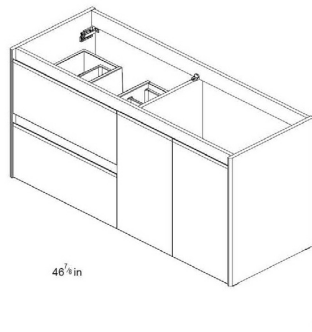

Ambra 120 DBL Base

Features

- Vanity Base Unit
- Available in 6 Finishes: Glossy White, Nordic Oak, Anthracite, Samara Ash, Matte White, and Matte Sand
- Wall-hung design offers a clean, streamlined look
- Two soft close drawers with hidden parcel extraction runners with organizer in upper drawer
- Fully assembled with structure and front made of engineered wood in wood finishes and high gloss lacquered
- Handle integrated in front of furniture
- Does not include vanity top or sink
- Made in Spain

Collection Ambra	Model Ambra 120DBL Base	Dimensions Metric <i>1 inch = 2.54 cm</i> <i>1 inch = 25.4 mm</i>	 1051 Lea Drive - Collegeville, PA 19426 Tel. 215 513 9400 - Fax 610 831 0215 www.ws bathcollections.com - info@ws bathcollections.com
------------------------------	-------------------------------------	---	---

Technical features

AMBRA
1 Door / 2 Drawers / 1 Door

Nordic Oak

Samara Ash

Gloss White

Anthracite

Technical information

STRUCTURE	MDF board in 58 in. continous wrapping in 2D/ Cyclum Process.
FRONT	MDF board in 58 in. continous wrapping in 2D/ Cyclum Process.
HANDLE	Integrated in the front of the furniture.
DRAWER	Drawers made in mokka textile poly laminate coated board with hidden parcial extraction runners with soft close system. Includes organizer in upper drawer. Lower drawer useful space (widthxhighxdepth): 20 ³ / ₁₆ x 4 ⁵ / ₁₆ x 12 ² / ₄ in.
WALL HANGING BRACKET	Hidden hanging bracket of directly assembled with great resistance and depth regulations.
HINGE	105° opening, 1 ³ / ₈ in. cap, easy assembly and soft close system.
LEGS	Metallic in bright chrome finish. (optional)
PIPE DEPTH	Pipe depth 2 ¹ / ₅₄ in.

Collection
Ambra

Model |
Ambra 120 DBL Base

Dimensions Metric

1 inch = 2.54 cm
1 inch = 25.4 mm

1051 Lea Drive - Collegeville, PA 19426
Tel. 215 513 9400 - Fax 610 831 0215
www.ws bathcollections.com - info@ws bathcollections.com