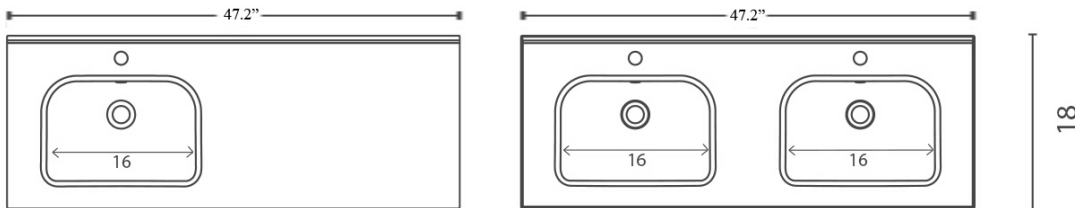

Collection Slim	Model Slim 60	Dimensions Metric <i>1 inch = 2.54 cm</i> <i>1 inch = 25.4 mm</i>	 1051 Lea Drive - Collegeville, PA 19426 Tel. 215 513 9400 - Fax 610 831 0215 www.ws bathcollections.com - info@ws bathcollections.com
-----------------------------	---------------------------	---	---

Slim 60

Slim 70

Slim 80

Slim 90

Slim 100

Slim 120

Slim 120 L

Slim 120 DBL

Notes

- Faucet hole 1.4"
- Back edge to center faucet hole 2.5"
- Back edge to center of drain hole 8.0"

Collection
Slim

Model |
Slim60 - Slim 70
Slim 80 - Slim 90
Slim 120 - Slim 120 L
Slim 120 DBL

Dimensions Metric
1 inch = 2.54 cm
1 inch = 25.4 mm