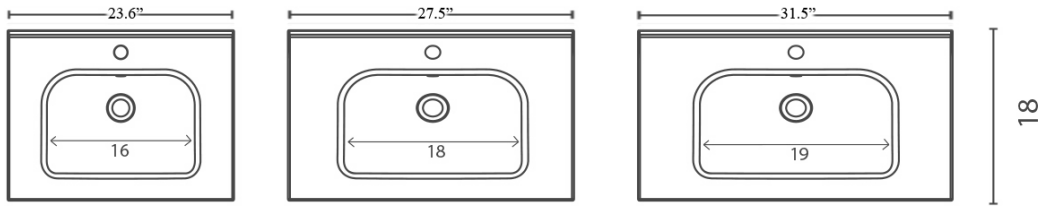

Slim 60

Features

- Bathroom Sink With Integrated Sink and Top
- Made of Ceramic
- Glossy White
- With Overflow
- Drop-In Installation or as Vanity Top and Sink
- With One Faucet Hole
- Made in Spain

Related Items:

- WSBC 53991 | Push Waste Drain
- WSBC 53922 | Decorative Trap

Finishes:

 Glossy White

SKU# | Options:

- Slim 60 | Glossy White

* WS Bath Collections reserves the right to revise dimensions or information on this sheet without notice

Collection Slim	Model Slim 60	Dimensions Metric <i>1 inch = 2.54 cm</i> <i>1 inch = 25.4 mm</i>	 1051 Lea Drive - Collegeville, PA 19426 Tel. 215 513 9400 - Fax 610 831 0215 www.ws bathcollections.com - info@ws bathcollections.com
-----------------------------	---------------------------	---	---

Notes

- Faucet hole 1.4"
- Back edge to center faucet hole 2.5"
- Back edge to center of drain hole 8.0"

Collection
Slim

Model |
Slim60 - Slim 70
Slim 80 - Slim 90
Slim 120 - Slim 120 L
Slim 120 DBL

Dimensions Metric
1 inch = 2.54 cm
1 inch = 25.4 mm