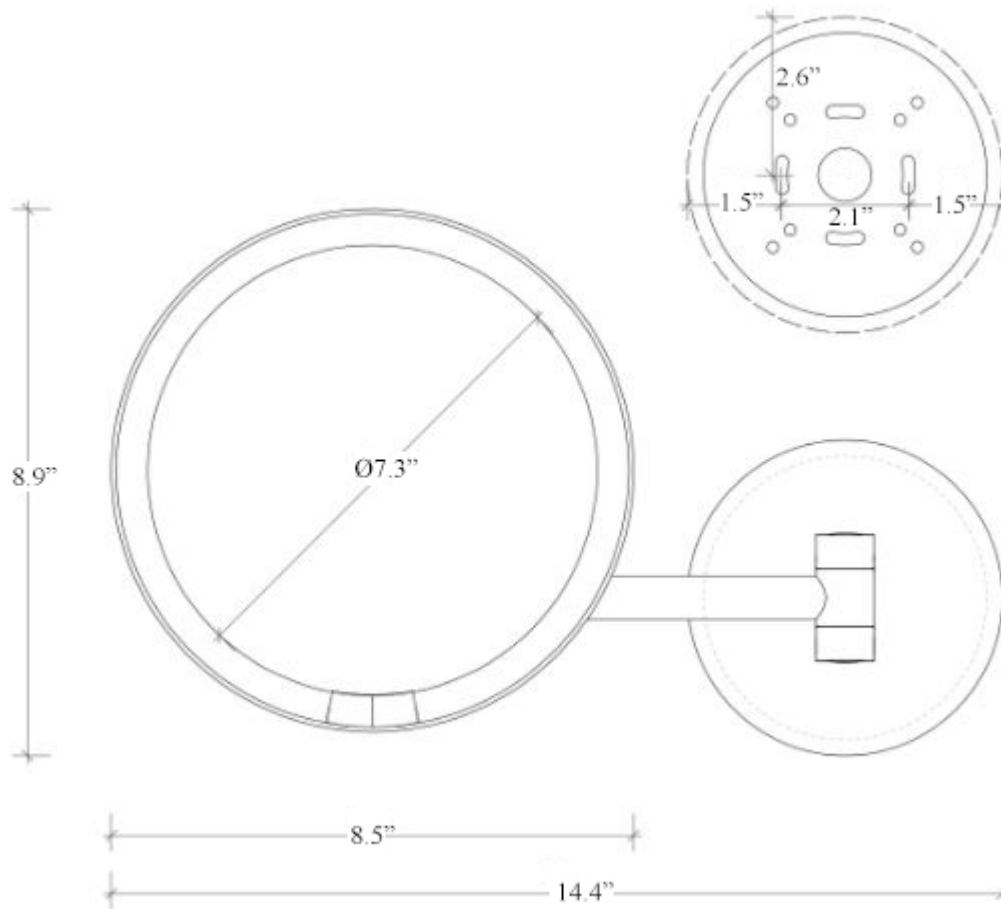

## Features

- Magnifying Makeup Mirror
- With LED Light
- Hard Wired
- Just Look to Turn On
- Automatic Off After 15 Seconds
- Extendable, Swiveling
- Magnification 5X
- Solid Brass Base
- Free of Distortion

## SKU# | Option:

- WS 92WD CR | Polished Chrome
- WS 92WD BM | Matte Black
- WS 92WD WM | Matte White

<b>Collection</b> Spiegel	<b>Model  </b> WS 92WD	<b>Dimensions Metric</b> <i>1 inch = 2.54 cm</i> <i>1 inch = 25.4 mm</i>	 1051 Lea Drive - Collegeville, PA 19426 Tel. 215 513 9400 - Fax 610 831 0215 <a href="http://www.ws bathcollections.com">www.ws bathcollections.com</a> - <a href="mailto:info@ws bathcollectins.com">info@ws bathcollectins.com</a>
------------------------------	---------------------------	--	---

# Product Specs Sheets

Collection  
Spiegel

Model |  
WS ; 4Y F

Dimensions Metric

1 inch = 2.54 cm  
1 inch = 25.4 mm

**WS**<sup>®</sup>  
BATH  
COLLECTIONS

1051 Lea Drive - Collegeville, PA 19426  
Tel. 215 513 9400 - Fax 610 831 0215  
[www.ws bathcollections.com](http://www.ws bathcollections.com) - [info@ws bathcollections.com](mailto:info@ws bathcollections.com)