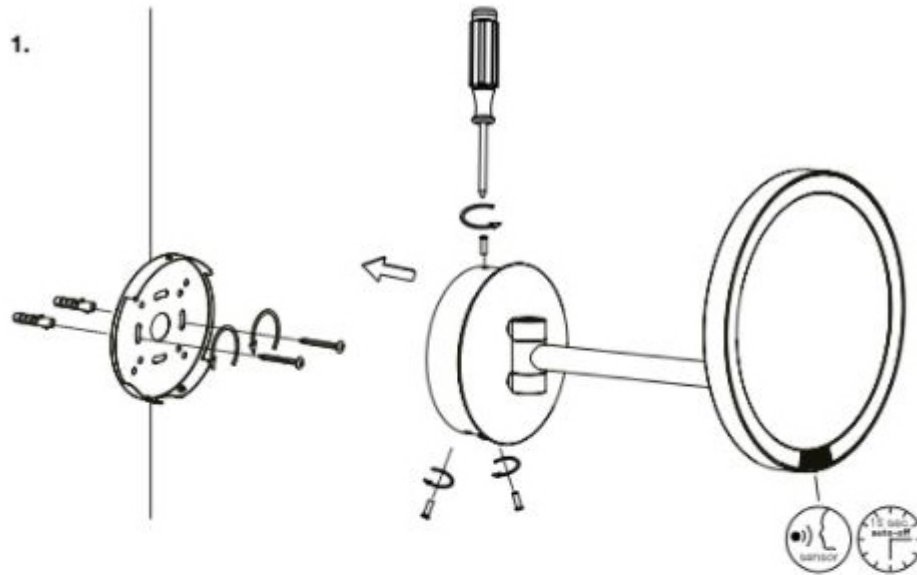

Installation Instructions

Collection
Installation
Instructions

Model |
WS 92WD

Dimensions Metric
1 inch = 2.54 cm
1 inch = 25.4 mm

WS[®]
BATH
COLLECTIONS

1051 Lea Drive - Collegeville, PA 19426
Tel. 215 513 9400 - Fax 610 831 0215
www.ws bathcollections.com - info@ws bathcollections.com