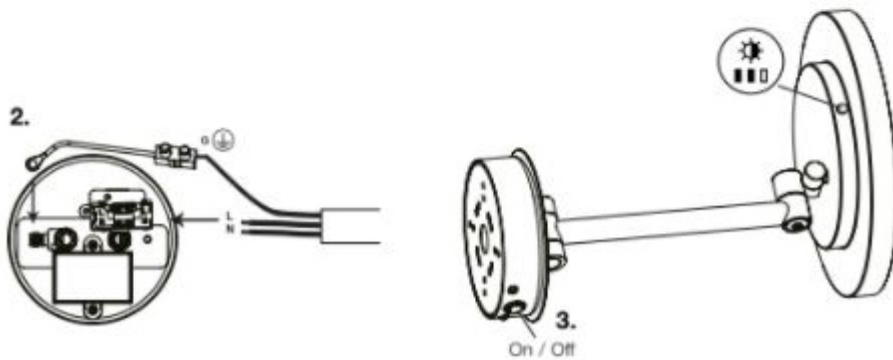

Installation Instructions

Collection
Installation
Instructions

Model |
WS 92WD

Dimensions Metric
1 inch = 2.54 cm
1 inch = 25.4 mm

WS[®]
BATH
COLLECTIONS

1051 Lea Drive - Collegeville, PA 19426
Tel. 215 513 9400 - Fax 610 831 0215
www.ws bathcollections.com - info@ws bathcollections.com