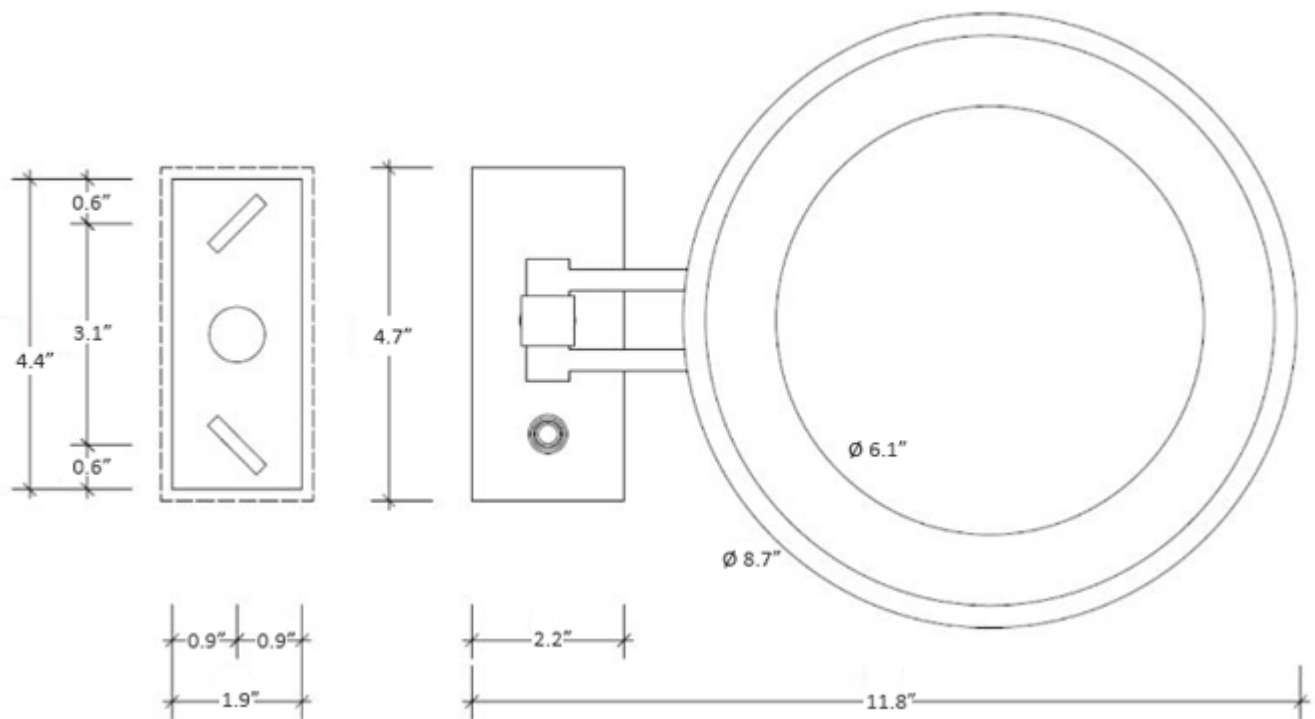

Collection Spiegel	Model WS 36	Dimensions Metric <i>1 inch = 2.54 cm</i> <i>1 inch = 25.4 mm</i>	 1051 Lea Drive - Collegeville, PA 19426 Tel. 215 513 9400 - Fax 610 831 0215 www.ws bathcollections.com - info@ws bathcollections.com
------------------------------	-------------------------	--	---

Product Specs Sheets

Collection
WS

Model |
WS 38

Dimensions Metric
1 inch = 2.54 cm
1 inch = 25.4 mm

WS[®]
BATH
COLLECTIONS

1051 Lea Drive - Collegeville, PA 19426
Tel. 215 513 9400 - Fax 610 831 0215
www.ws bathcollections.com - info@ws bathcollections.com