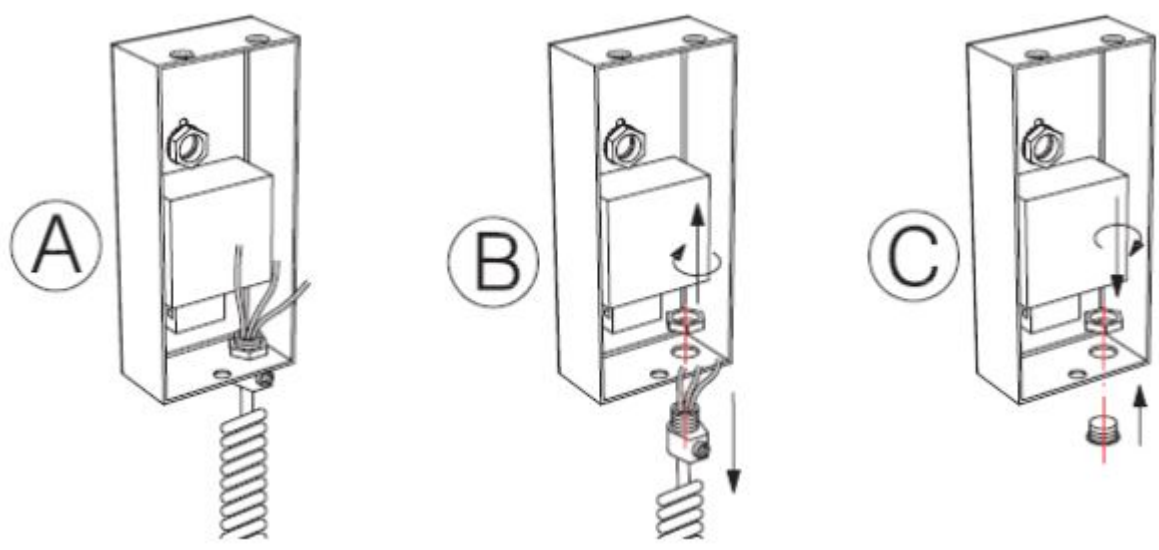

Installation Instructions

Collection
Installation
Instructions

Model |
WS 36

Dimensions Metric
1 inch = 2.54 cm
1 inch = 25.4 mm

WS[®]
BATH
COLLECTIONS

1051 Lea Drive - Collegeville, PA 19426
Tel. 215 513 9400 - Fax 610 831 0215
www.ws bathcollections.com - info@ws bathcollections.com