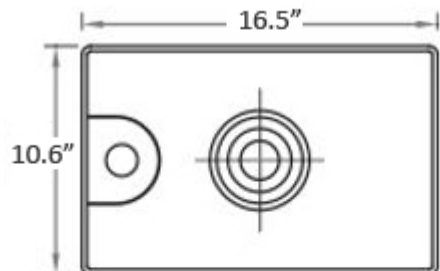

Features

- Ceramic
- Without overflow
- Countertop (vessel) installation
- With faucet hole

Vision 16042

SKU# | Option:

- Vision 16042 | Gloss white

<p>Collection Vision</p>	<p>Model Vision 16042</p>	<p>Dimensions Metric <i>1 inch = 2.54 cm</i> <i>1 inch = 25.4 mm</i></p>	 <p>1051 Lea Drive - Collegeville, PA 19426 Tel. 215 513 9400 - Fax 610 831 0215 www.ws bathcollections.com - info@ws bathcollectins.com</p>
-------------------------------------	--	--	---

Features

- 16.5" (420 mm) x 10.6" (270 mm) x 4.3" (110 mm)
- Ceramic
- Countertop (Vessel) Installation
- Without Overflow
- Extremely Reduced Thickness for a Captivating Design

Collection
Vision

Model |
Vision 16042

Dimensions Metric

1 inch = 2.54 cm
1 inch = 25.4 mm

WS[®]
BATH
COLLECTIONS

1051 Lea Drive - Collegeville, PA 19426
Tel. 215 513 9400 - Fax 610 831 0215
www.ws bathcollections.com - info@ws bathcollections.com

MOUNTING HARDWARE

Vessel/ countertop installation

Silicone (*optional*)

Collection
Vision

Model |
Vision 16042

Dimensions Metric
1 inch = 2.54 cm
1 inch = 25.4 mm

WS[®]
BATH
COLLECTIONS

1051 Lea Drive - Collegeville, PA 19426
Tel. 215 513 9400 - Fax 610 831 0215
www.ws bathcollections.com - info@ws bathcollections.com