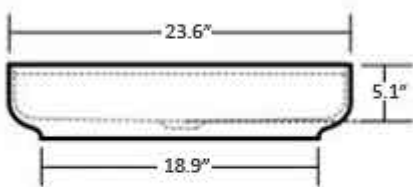

### SKU# | Option:

- Tribeca 5143 | Gloss white

**Collection**  
Tribeca

**Model** |  
Tribeca 5143

Dimensions Metric

*1 inch = 2.54 cm*

*1 inch = 25.4 mm*

**WS**®  
**BATH**  
**COLLECTIONS**

Collection  
Vtkdgc

Model |  
Vtkdgc"7365

Dimensions Metric  
1 inch = 2.54 cm  
1 inch = 25.4 mm

**WS**<sup>®</sup>  
BATH  
COLLECTIONS

1051 Lea Drive - Collegeville, PA 19426  
Tel. 215 513 9400 - Fax 610 831 0215  
[www.ws bathcollections.com](http://www.ws bathcollections.com) - [info@ws bathcollections.com](mailto:info@ws bathcollections.com)

### Vessel/ countertop installation

Bolts

Silicone (*optional*)

Collection  
Tribeca

Model |  
Tribeca 5145

Dimensions Metric  
*1 inch = 2.54 cm*  
*1 inch = 25.4 mm*

1051 Lea Drive - Collegeville, PA 19426  
Tel. 215 513 9400 - Fax 610 831 0215  
[www.ws bathcollections.com](http://www.ws bathcollections.com) - [info@ws bathcollections.com](mailto:info@ws bathcollections.com)