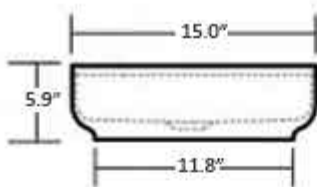

### SKU# | Option:

- Tribeca 5143 | Gloss white

**Collection**  
Tribeca

**Model** |  
Tribeca 5143

Dimensions Metric

*1 inch = 2.54 cm*

*1 inch = 25.4 mm*

**WS**®  
**BATH**  
**COLLECTIONS**

Collection  
Vtkdgc

Model |  
Vtkdgc"7365

Dimensions Metric  
1 inch = 2.54 cm  
1 inch = 25.4 mm

**WS**<sup>®</sup>  
BATH  
COLLECTIONS

1051 Lea Drive - Collegeville, PA 19426  
Tel. 215 513 9400 - Fax 610 831 0215  
[www.ws bathcollections.com](http://www.ws bathcollections.com) - [info@ws bathcollections.com](mailto:info@ws bathcollections.com)

### Vessel/ countertop installation

Bolts

Silicone (*optional*)

Collection  
Tribeca

Model |  
Tribeca 5145

Dimensions Metric  
*1 inch = 2.54 cm*  
*1 inch = 25.4 mm*

1051 Lea Drive - Collegeville, PA 19426  
Tel. 215 513 9400 - Fax 610 831 0215  
[www.ws bathcollections.com](http://www.ws bathcollections.com) - [info@ws bathcollections.com](mailto:info@ws bathcollections.com)