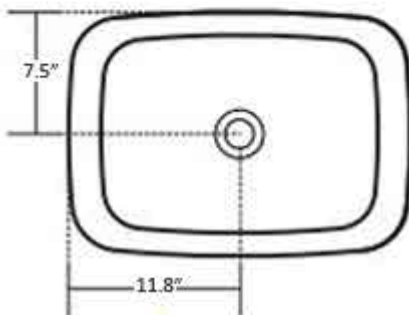

### SKU# | Option:

- Tribeca 5143 | Gloss white

**Collection**  
Tribeca

**Model** |  
Tribeca 5143

Dimensions Metric

*1 inch = 2.54 cm*

*1 inch = 25.4 mm*

**WS**®  
**BATH**  
**COLLECTIONS**

Collection  
Vtkdgc

Model |  
Vtkdgc"7365

Dimensions Metric  
1 inch = 2.54 cm  
1 inch = 25.4 mm

**WS**<sup>®</sup>  
BATH  
COLLECTIONS

1051 Lea Drive - Collegeville, PA 19426  
Tel. 215 513 9400 - Fax 610 831 0215  
[www.ws bathcollections.com](http://www.ws bathcollections.com) - [info@ws bathcollections.com](mailto:info@ws bathcollections.com)

### Vessel/ countertop installation

Bolts

Silicone (*optional*)

Collection  
Tribeca

Model |  
Tribeca 5145

Dimensions Metric  
*1 inch = 2.54 cm*  
*1 inch = 25.4 mm*

1051 Lea Drive - Collegeville, PA 19426  
Tel. 215 513 9400 - Fax 610 831 0215  
[www.ws bathcollections.com](http://www.ws bathcollections.com) - [info@ws bathcollections.com](mailto:info@ws bathcollections.com)