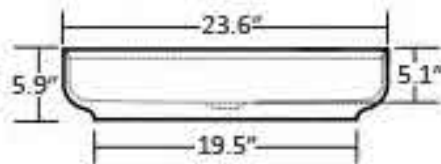

### SKU# | Option:

- Tribeca 5142 | Gloss white

**Collection**  
Tribeca

**Model** |  
Tribeca 5142

Dimensions Metric

*1 inch = 2.54 cm*

*1 inch = 25.4 mm*

**WS**<sup>®</sup>  
**BATH**  
**COLLECTIONS**

Collection  
Tribeca

Model |  
Tribeca 5142

Dimensions Metric  
*1 inch = 2.54 cm*  
*1 inch = 25.4 mm*

**WS**<sup>®</sup>  
BATH  
COLLECTIONS

1051 Lea Drive - Collegeville, PA 19426  
Tel. 215 513 9400 - Fax 610 831 0215  
[www.ws bathcollections.com](http://www.ws bathcollections.com) - [info@ws bathcollections.com](mailto:info@ws bathcollections.com)