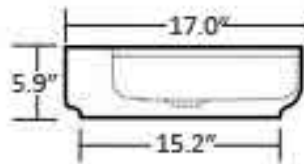

### SKU# | Option:

- Tribeca 5142 | Gloss white

**Collection**  
Tribeca

**Model** |  
Tribeca 5142

Dimensions Metric

*1 inch = 2.54 cm*

*1 inch = 25.4 mm*

**WS**<sup>®</sup>  
**BATH**  
**COLLECTIONS**

Collection  
Tribeca

Model |  
Tribeca 5142

Dimensions Metric  
*1 inch = 2.54 cm*  
*1 inch = 25.4 mm*

**WS**<sup>®</sup>  
BATH  
COLLECTIONS

1051 Lea Drive - Collegeville, PA 19426  
Tel. 215 513 9400 - Fax 610 831 0215  
[www.ws bathcollections.com](http://www.ws bathcollections.com) - [info@ws bathcollections.com](mailto:info@ws bathcollections.com)