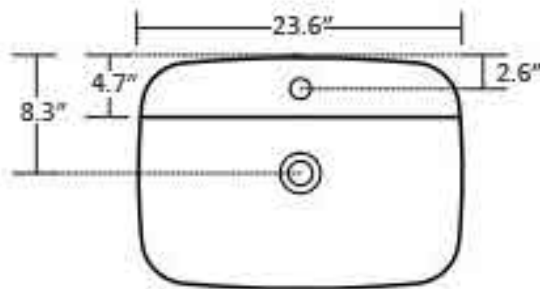

### SKU# | Option:

- Tribeca 5142 | Gloss white

**Collection**  
Tribeca

**Model** |  
Tribeca 5142

Dimensions Metric

*1 inch = 2.54 cm*

*1 inch = 25.4 mm*

**WS**<sup>®</sup>  
**BATH**  
**COLLECTIONS**

Collection  
Tribeca

Model |  
Tribeca 5142

Dimensions Metric  
*1 inch = 2.54 cm*  
*1 inch = 25.4 mm*

**WS**<sup>®</sup>  
BATH  
COLLECTIONS

1051 Lea Drive - Collegeville, PA 19426  
Tel. 215 513 9400 - Fax 610 831 0215  
[www.ws bathcollections.com](http://www.ws bathcollections.com) - [info@ws bathcollections.com](mailto:info@ws bathcollections.com)

### Vessel/ countertop installation

Silicone (*optional*)

Collection  
Tribeca

Model |  
Tribeca 5142

Dimensions Metric  
*1 inch = 2.54 cm*  
*1 inch = 25.4 mm*

1051 Lea Drive - Collegeville, PA 19426  
Tel. 215 513 9400 - Fax 610 831 0215  
[www.ws bathcollections.com](http://www.ws bathcollections.com) - [info@ws bathcollections.com](mailto:info@ws bathcollections.com)