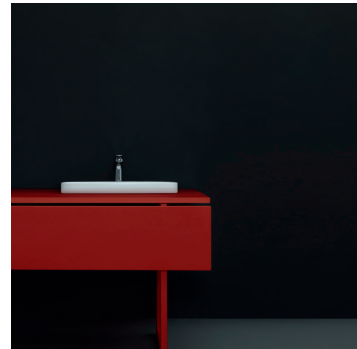

## Features

- Ceramic
- Without overflow
- Semi-recessed or vessel Installation
- With faucet hole

## Tribeca 5142

### SKU# | Option:

- Tribeca 5142 | Gloss white

**Collection**  
Tribeca

**Model** |  
Tribeca 5142

Dimensions Metric

*1 inch = 2.54 cm*

*1 inch = 25.4 mm*

**WS**<sup>®</sup>  
**BATH**  
**COLLECTIONS**