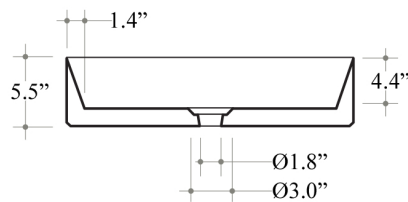

Collection
Track

Model |
Track 60.38 Oval - TKL05

Dimensions Metric

1 inch = 2.54 cm
1 inch = 25.4 mm

WS[®]
BATH
COLLECTIONS

1051 Lea Drive - Collegeville, PA 19426
Tel. 215 513 9400 - Fax 610 831 0215

www.ws bathcollections.com - info@ws bathcollectins.com

Bathroom Sink
 23.6" L x 15.0" W x 5.5" H
 Without Overflow
 25 LBS
 Capacity Tank: 13 Lt.
 Vessel Installation

Collection
Track

Model |
Track 60.38 Oval

Dimensions Metric
 1 inch = 2.54 cm
 1 inch = 25.4 mm

Bolts

Silicone (*optional*)

Collection
Track

Model |
Track 60.38 Oval

Dimensions Metric
1 inch = 2.54 cm
1 inch = 25.4 mm

1051 Lea Drive - Collegeville, PA 19426
Tel. 215 513 9400 - Fax 610 831 0215
www.ws bathcollections.com - info@ws bathcollections.com