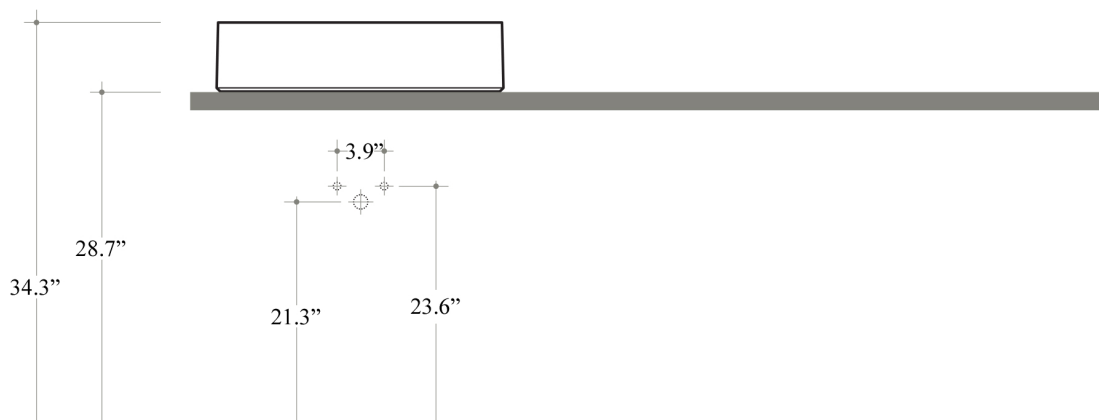

Collection
Track

Model |
Track 60.38 Oval - TKL05

Dimensions Metric

1 inch = 2.54 cm
1 inch = 25.4 mm

WS[®]
BATH
COLLECTIONS

1051 Lea Drive - Collegeville, PA 19426
Tel. 215 513 9400 - Fax 610 831 0215

www.ws bathcollections.com - info@ws bathcollectins.com

Bathroom Sink
 23.6" L x 15.0" W x 5.5" H
 Without Overflow
 25 LBS
 Capacity Tank: 13 Lt.
 Vessel Installation

Collection
Track

Model |
Track 60.38 Oval

Dimensions Metric
 1 inch = 2.54 cm
 1 inch = 25.4 mm

Bolts

Silicone (*optional*)

Collection
Track

Model |
Track 60.38 Oval

Dimensions Metric
1 inch = 2.54 cm
1 inch = 25.4 mm

1051 Lea Drive - Collegeville, PA 19426
Tel. 215 513 9400 - Fax 610 831 0215
www.ws bathcollections.com - info@ws bathcollections.com