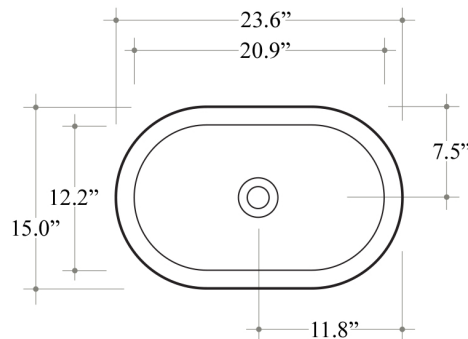

Collection
Track

Model |
Track 60.38 Oval - TKL05

Dimensions Metric

1 inch = 2.54 cm
1 inch = 25.4 mm

WS[®]
BATH
COLLECTIONS

1051 Lea Drive - Collegeville, PA 19426
Tel. 215 513 9400 - Fax 610 831 0215

www.ws bathcollections.com - info@ws bathcollectins.com

Bathroom Sink
 23.6" L x 15.0" W x 5.5" H
 Without Overflow
 25 LBS
 Capacity Tank: 13 Lt.
 Vessel Installation

Collection
Track

Model |
Track 60.38 Oval

Dimensions Metric
 1 inch = 2.54 cm
 1 inch = 25.4 mm

Bolts

Silicone (*optional*)

Collection
Track

Model |
Track 60.38 Oval

Dimensions Metric
1 inch = 2.54 cm
1 inch = 25.4 mm

1051 Lea Drive - Collegeville, PA 19426
Tel. 215 513 9400 - Fax 610 831 0215
www.ws bathcollections.com - info@ws bathcollections.com