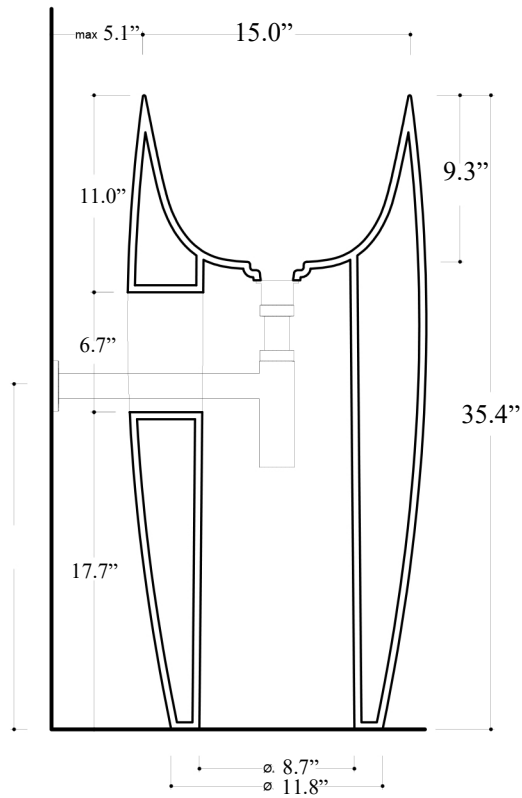

Dimensions Metric

1 inch = 2.54 cm

1 inch = 25.4 mm

1051 Lea Drive - Collegeville, PA 19426
Tel. 215 513 9400 - Fax 610 831 0215

www.ws bathcollections.com - info@ws bathcollections.com

Collection
Seed

Model |
Seed FS

Dimensions Metric

1 inch = 2.54 cm
1 inch = 25.4 mm

WS[®]
BATH
COLLECTIONS

1051 Lea Drive - Collegeville, PA 19426

Tel. 215 513 9400 - Fax 610 831 0215

www.ws bathcollections.com - info@ws bathcollections.com

Bolts

Silicone (optional)

Collection
Seed

Model |
Uggf "HU

Dimensions Metric
1 inch = 2.54 cm
1 inch = 25.4 mm

WS®

**BATH
COLLECTIONS**

1051 Lea Drive - Collegeville, PA 19426
Tel. 215 513 9400 - Fax 610 831 0215
www.ws bathcollections.com - info@ws bathcollections.com