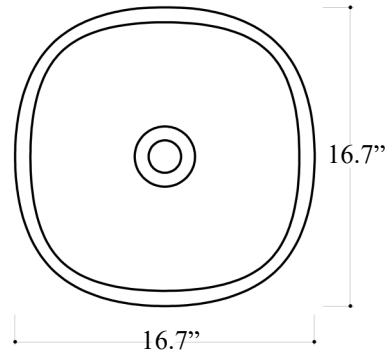

Dimensions Metric

1 inch = 2.54 cm

1 inch = 25.4 mm

1051 Lea Drive - Collegeville, PA 19426
Tel. 215 513 9400 - Fax 610 831 0215

www.ws bathcollections.com - info@ws bathcollections.com

Collection
Seed

Model |
Seed FS

Dimensions Metric

1 inch = 2.54 cm
1 inch = 25.4 mm

WS[®]
BATH
COLLECTIONS

1051 Lea Drive - Collegeville, PA 19426

Tel. 215 513 9400 - Fax 610 831 0215

www.ws bathcollections.com - info@ws bathcollections.com

Bolts

Silicone (optional)

Collection
Seed

Model |
Uggf "HU

Dimensions Metric
1 inch = 2.54 cm
1 inch = 25.4 mm

WS®

**BATH
COLLECTIONS**

1051 Lea Drive - Collegeville, PA 19426
Tel. 215 513 9400 - Fax 610 831 0215
www.ws bathcollections.com - info@ws bathcollections.com