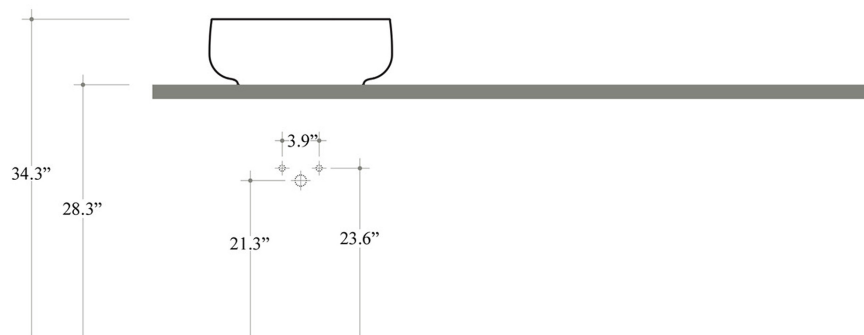

### Finishes:

-  Glossy White
-  Matte White
-  Glossy Black
-  Matte Black

\* WS Bath Collections reserves the right to revise dimensions or information on this sheet without notice

<b>Collection  </b> Seed	<b>Model  </b> Seed 45.40 - SEL01	Dimensions Metric <i>1 inch = 2.54 cm</i> <i>1 inch = 25.4 mm</i>	 1051 Lea Drive - Collegeville, PA 19426 Tel. 215 513 9400 - Fax 610 831 0215 <a href="http://www.ws bathcollections.com">www.ws bathcollections.com</a> - <a href="mailto:info@ws bathcollections.com">info@ws bathcollections.com</a>
-----------------------------	--------------------------------------	---	---

Collection  
Seed

Model |  
Seed 45.40 - SEL01

Dimensions Metric  
1 inch = 2.54 cm  
1 inch = 25.4 mm

1051 Lea Drive - Collegeville, PA 19426  
Tel. 215 513 9400 - Fax 610 831 0215  
[www.ws bathcollections.com](http://www.ws bathcollections.com) - [info@ws bathcollections.com](mailto:info@ws bathcollections.com)