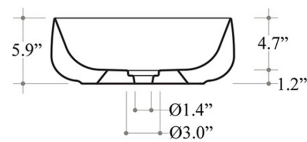

### Finishes:

-  Glossy White
-  Matte White
-  Glossy Black
-  Matte Black

\* WS Bath Collections reserves the right to revise dimensions or information on this sheet without notice

<b>Collection  </b> Seed	<b>Model  </b> Seed 45.40 - SEL01	Dimensions Metric <i>1 inch = 2.54 cm</i> <i>1 inch = 25.4 mm</i>	 1051 Lea Drive - Collegeville, PA 19426 Tel. 215 513 9400 - Fax 610 831 0215 <a href="http://www.ws bathcollections.com">www.ws bathcollections.com</a> - <a href="mailto:info@ws bathcollections.com">info@ws bathcollections.com</a>
-----------------------------	--------------------------------------	---	---

Collection  
Seed

Model |  
Seed 45.40 - SEL01

Dimensions Metric  
1 inch = 2.54 cm  
1 inch = 25.4 mm

1051 Lea Drive - Collegeville, PA 19426  
Tel. 215 513 9400 - Fax 610 831 0215  
[www.ws bathcollections.com](http://www.ws bathcollections.com) - [info@ws bathcollections.com](mailto:info@ws bathcollections.com)

### Vessel/ countertop installation

Bolts

Silicone (optional)

Collection  
Seed

Model |  
Seed 45.40 - SEL 01

Dimensions Metric  
*1 inch = 2.54 cm*  
*1 inch = 25.4 mm*

**WS**<sup>®</sup>  
**BATH**  
**COLLECTIONS**