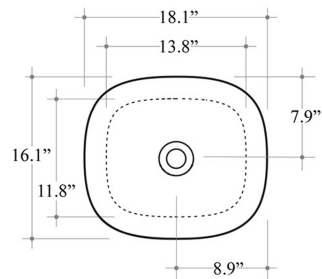

### Finishes:

-  Glossy White
-  Matte White
-  Glossy Black
-  Matte Black

\* WS Bath Collections reserves the right to revise dimensions or information on this sheet without notice

<b>Collection  </b> Seed	<b>Model  </b> Seed 45.40 - SEL01	Dimensions Metric <i>1 inch = 2.54 cm</i> <i>1 inch = 25.4 mm</i>	 1051 Lea Drive - Collegeville, PA 19426 Tel. 215 513 9400 - Fax 610 831 0215 <a href="http://www.ws bathcollections.com">www.ws bathcollections.com</a> - <a href="mailto:info@ws bathcollections.com">info@ws bathcollections.com</a>
-----------------------------	--------------------------------------	---	---

Collection  
Seed

Model |  
Seed 45.40 - SEL01

Dimensions Metric  
1 inch = 2.54 cm  
1 inch = 25.4 mm

1051 Lea Drive - Collegeville, PA 19426  
Tel. 215 513 9400 - Fax 610 831 0215  
[www.ws bathcollections.com](http://www.ws bathcollections.com) - [info@ws bathcollections.com](mailto:info@ws bathcollections.com)

### Vessel/ countertop installation

Bolts

Silicone (optional)

Collection  
Seed

Model |  
Seed 45.40 - SEL 01

Dimensions Metric  
*1 inch = 2.54 cm*  
*1 inch = 25.4 mm*

**WS**<sup>®</sup>  
**BATH**  
**COLLECTIONS**