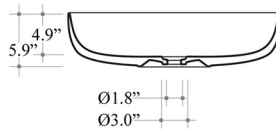

Finishes:

-  Glossy White
-  Matte White
-  Glossy Black
-  Matte Black

* WS Bath Collections reserves the right to revise dimensions or information on this sheet without notice

| | | | |
|----------------------------|-------------------------------------|---|---|
| Collection Pod | Model Pod 60.38 - POL04 | Dimensions Metric <i>1 inch = 2.54 cm</i> <i>1 inch = 25.4 mm</i> |  1051 Lea Drive - Collegeville, PA 19426 Tel. 215 513 9400 - Fax 610 831 0215 www.ws bathcollections.com - info@ws bathcollections.com |
|----------------------------|-------------------------------------|---|---|

Collection
Pod

Model |
Pod 60.38 - POL04

Dimensions Metric
1 inch = 2.54 cm
1 inch = 25.4 mm

WS[®]
BATH
COLLECTIONS

1051 Lea Drive - Collegeville, PA 19426
Tel. 215 513 9400 - Fax 610 831 0215
www.ws bathcollections.com - info@ws bathcollections.com

Bolts

Silicone (optional)

Collection
Pod

Model |
Pod 60.38 - POL04

Dimensions Metric
1 inch = 2.54 cm
1 inch = 25.4 mm

WS[®]
BATH
COLLECTIONS

1051 Lea Drive - Collegeville, PA 19426
Tel. 215 513 9400 - Fax 610 831 0215
www.ws bathcollections.com - info@ws bathcollections.com