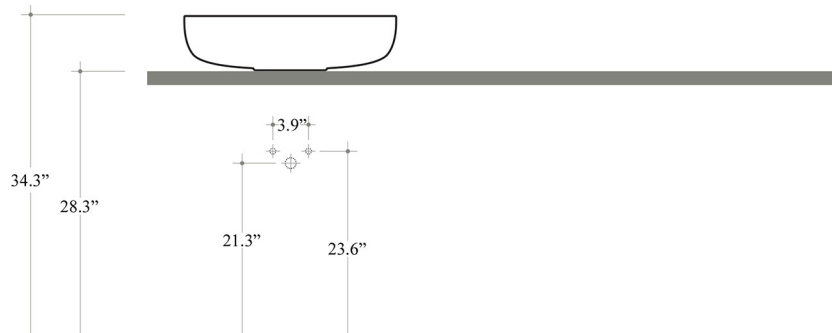

Finishes:

-  Glossy White
-  Matte White
-  Glossy Black
-  Matte Black

* WS Bath Collections reserves the right to revise dimensions or information on this sheet without notice

| | | | |
|----------------------------|-------------------------------------|---|---|
| Collection Pod | Model Pod 60.38 - POL04 | Dimensions Metric <i>1 inch = 2.54 cm</i> <i>1 inch = 25.4 mm</i> |  1051 Lea Drive - Collegeville, PA 19426 Tel. 215 513 9400 - Fax 610 831 0215 www.ws bathcollections.com - info@ws bathcollections.com |
|----------------------------|-------------------------------------|---|---|

Collection
Pod

Model |
Pod 60.38 - POL04

Dimensions Metric
1 inch = 2.54 cm
1 inch = 25.4 mm

WS[®]
BATH
COLLECTIONS

1051 Lea Drive - Collegeville, PA 19426
Tel. 215 513 9400 - Fax 610 831 0215
www.ws bathcollections.com - info@ws bathcollections.com