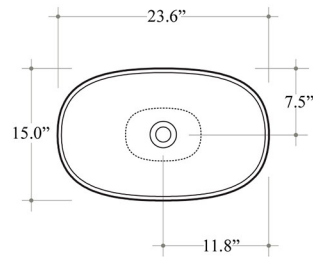

Finishes:

-  Glossy White
-  Matte White
-  Glossy Black
-  Matte Black

* WS Bath Collections reserves the right to revise dimensions or information on this sheet without notice

| | | | |
|----------------------------|-------------------------------------|---|---|
| Collection Pod | Model Pod 60.38 - POL04 | Dimensions Metric <i>1 inch = 2.54 cm</i> <i>1 inch = 25.4 mm</i> |  1051 Lea Drive - Collegeville, PA 19426 Tel. 215 513 9400 - Fax 610 831 0215 www.ws bathcollections.com - info@ws bathcollections.com |
|----------------------------|-------------------------------------|---|---|

Collection
Pod

Model |
Pod 60.38 - POL04

Dimensions Metric
1 inch = 2.54 cm
1 inch = 25.4 mm

WS[®]
BATH
COLLECTIONS

1051 Lea Drive - Collegeville, PA 19426
Tel. 215 513 9400 - Fax 610 831 0215
www.ws bathcollections.com - info@ws bathcollections.com

Bolts

Silicone (optional)

Collection
Pod

Model |
Pod 60.38 - POL04

Dimensions Metric
1 inch = 2.54 cm
1 inch = 25.4 mm

WS[®]
BATH
COLLECTIONS

1051 Lea Drive - Collegeville, PA 19426
Tel. 215 513 9400 - Fax 610 831 0215
www.ws bathcollections.com - info@ws bathcollections.com