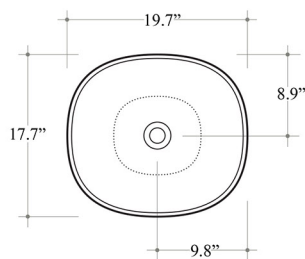

Finishes:

-  Glossy White
-  Matte White
-  Glossy Black
-  Matte Black

* WS Bath Collections reserves the right to revise dimensions or information on this sheet without notice

Collection Pod	Model Pod 50.45 - POL03	Dimensions Metric <i>1 inch = 2.54 cm</i> <i>1 inch = 25.4 mm</i>	 1051 Lea Drive - Collegeville, PA 19426 Tel. 215 513 9400 - Fax 610 831 0215 www.ws bathcollections.com - info@ws bathcollections.com
----------------------------	-------------------------------------	---	---

Collection
Pod

Model |
Pod 50.45 - POL03

Dimensions Metric

1 inch = 2.54 cm
1 inch = 25.4 mm

WS[®]
BATH
COLLECTIONS

1051 Lea Drive - Collegeville, PA 19426
Tel. 215 513 9400 - Fax 610 831 0215
www.ws bathcollections.com - info@ws bathcollections.com

Bolts

Silicone (optional)

Collection
Pod

Model |
Pod 50.45 - POL03

Dimensions Metric
1 inch = 2.54 cm
1 inch = 25.4 mm

WS[®]
BATH
COLLECTIONS

1051 Lea Drive - Collegeville, PA 19426
Tel. 215 513 9400 - Fax 610 831 0215
www.ws bathcollections.com - info@ws bathcollections.com