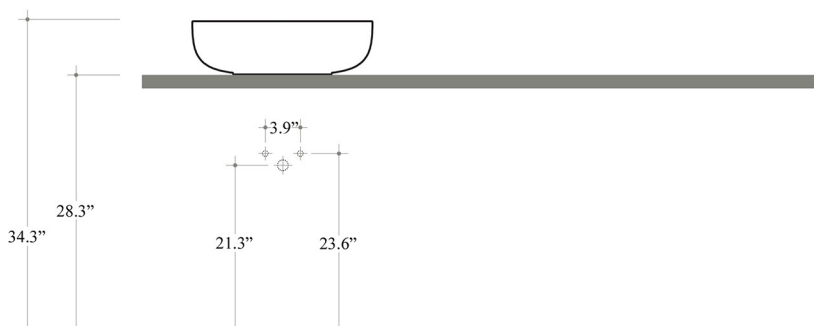

Finishes:

-  Glossy White
-  Matte White
-  Glossy Black
-  Matte Black

* WS Bath Collections reserves the right to revise dimensions or information on this sheet without notice

Collection Pod	Model Pod 50.45 - POL03	Dimensions Metric <i>1 inch = 2.54 cm</i> <i>1 inch = 25.4 mm</i>	 1051 Lea Drive - Collegeville, PA 19426 Tel. 215 513 9400 - Fax 610 831 0215 www.ws bathcollections.com - info@ws bathcollections.com
----------------------------	-------------------------------------	---	---

Collection
Pod

Model |
Pod 50.45 - POL03

Dimensions Metric

1 inch = 2.54 cm
1 inch = 25.4 mm

WS[®]
BATH
COLLECTIONS

1051 Lea Drive - Collegeville, PA 19426
Tel. 215 513 9400 - Fax 610 831 0215
www.ws bathcollections.com - info@ws bathcollections.com