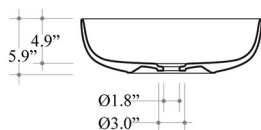

Finishes:

-  Glossy White
-  Matte White
-  Glossy Black
-  Matte Black

* WS Bath Collections reserves the right to revise dimensions or information on this sheet without notice

Collection Pod	Model Pod 50.45 - POL03	Dimensions Metric <i>1 inch = 2.54 cm</i> <i>1 inch = 25.4 mm</i>	 1051 Lea Drive - Collegeville, PA 19426 Tel. 215 513 9400 - Fax 610 831 0215 www.ws bathcollections.com - info@ws bathcollections.com
----------------------------	-------------------------------------	---	---

Collection
Pod

Model |
Pod 50.45 - POL03

Dimensions Metric

1 inch = 2.54 cm
1 inch = 25.4 mm

WS[®]
BATH
COLLECTIONS

1051 Lea Drive - Collegeville, PA 19426
Tel. 215 513 9400 - Fax 610 831 0215
www.ws bathcollections.com - info@ws bathcollections.com

Bolts

Silicone (optional)

Collection
Pod

Model |
Pod 50.45 - POL03

Dimensions Metric
1 inch = 2.54 cm
1 inch = 25.4 mm

WS[®]
BATH
COLLECTIONS

1051 Lea Drive - Collegeville, PA 19426
Tel. 215 513 9400 - Fax 610 831 0215
www.ws bathcollections.com - info@ws bathcollections.com