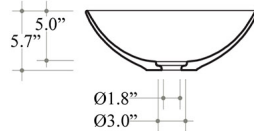

Finishes:

-  Glossy White
-  Matte White
-  Glossy Black
-  Matte Black

* WS Bath Collections reserves the right to revise dimensions or information on this sheet without notice

Collection Pod	Model Pod 42.42 - POL01	Dimensions Metric <i>1 inch = 2.54 cm</i> <i>1 inch = 25.4 mm</i>	 1051 Lea Drive - Collegeville, PA 19426 Tel. 215 513 9400 - Fax 610 831 0215 www.ws bathcollections.com - info@ws bathcollections.com
----------------------------	-------------------------------------	---	---

Pod 42.42 - POL01

Collection
Pod

Model |
Pod 42.42 - POL01

Dimensions Metric
1 inch = 2.54 cm
1 inch = 25.4 mm

WS[®]
BATH
COLLECTIONS

1051 Lea Drive - Collegeville, PA 19426
Tel. 215 513 9400 - Fax 610 831 0215
www.ws bathcollections.com - info@ws bathcollections.com