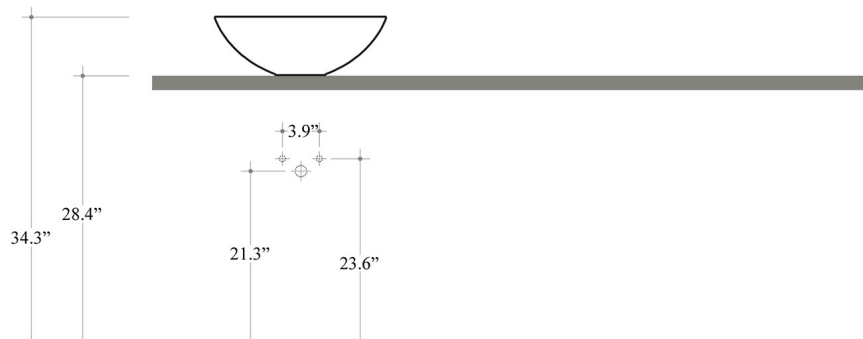

Finishes:

-  Glossy White
-  Matte White
-  Glossy Black
-  Matte Black

* WS Bath Collections reserves the right to revise dimensions or information on this sheet without notice

Collection Pod	Model Pod 42.42 - POL01	Dimensions Metric <i>1 inch = 2.54 cm</i> <i>1 inch = 25.4 mm</i>	 1051 Lea Drive - Collegeville, PA 19426 Tel. 215 513 9400 - Fax 610 831 0215 www.ws bathcollections.com - info@ws bathcollections.com
----------------------------	-------------------------------------	---	---

Pod 42.42 - POL01

Collection
Pod

Model |
Pod 42.42 - POL01

Dimensions Metric
1 inch = 2.54 cm
1 inch = 25.4 mm

WS[®]
BATH
COLLECTIONS

1051 Lea Drive - Collegeville, PA 19426
Tel. 215 513 9400 - Fax 610 831 0215
www.ws bathcollections.com - info@ws bathcollections.com