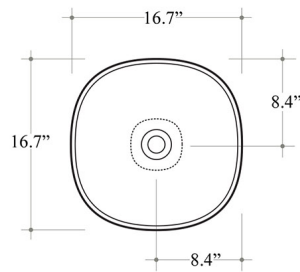

Finishes:

-  Glossy White
-  Matte White
-  Glossy Black
-  Matte Black

* WS Bath Collections reserves the right to revise dimensions or information on this sheet without notice

Collection Pod	Model Pod 42.42 - POL01	Dimensions Metric <i>1 inch = 2.54 cm</i> <i>1 inch = 25.4 mm</i>	 1051 Lea Drive - Collegeville, PA 19426 Tel. 215 513 9400 - Fax 610 831 0215 www.ws bathcollections.com - info@ws bathcollections.com
----------------------------	-------------------------------------	---	---

Pod 42.42 - POL01

Collection
Pod

Model |
Pod 42.42 - POL01

Dimensions Metric
1 inch = 2.54 cm
1 inch = 25.4 mm

WS[®]
BATH
COLLECTIONS

1051 Lea Drive - Collegeville, PA 19426
Tel. 215 513 9400 - Fax 610 831 0215
www.ws bathcollections.com - info@ws bathcollections.com

Bolts

Silicone (optional)

Collection
Pod

Model |
Pod 42.42 - POL01

Dimensions Metric
1 inch = 2.54 cm
1 inch = 25.4 mm

WS[®]

BATH
COLLECTIONS

1051 Lea Drive - Collegeville, PA 19426
Tel. 215 513 9400 - Fax 610 831 0215