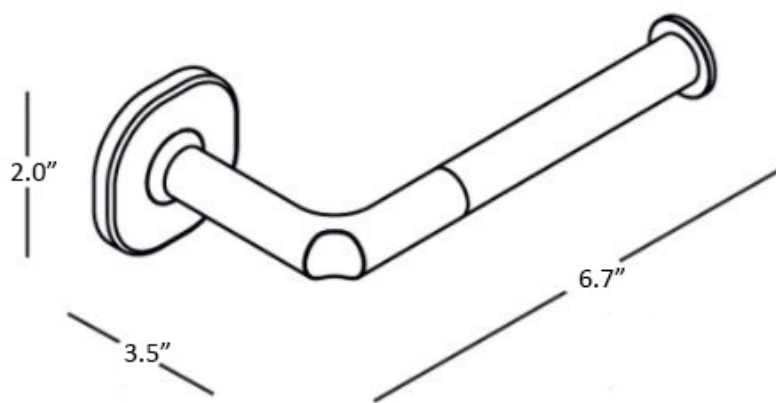

Features

- Toilet Paper Holder
- Available in 3 Finishes
- Solid Brass Base
- Available in Screw or Glue Installation
- Glue Installation (No Screws Required)

Ellepi A4425A

SKU# | Option:

- Ellepi A4425A CR | Polished Chrome
- Ellepi A4425A NE | Matte Black
- Ellepi A4425A WM | Matte White

Finishes

-  CR Polished Chrome
-  NE Matte Black
-  WM Matte White

<p>Collection Ellepi</p>	<p>Model Ellepi A4425A</p>	<p>Dimensions Metric <i>1 inch = 2.54 cm</i> <i>1 inch = 25.4 mm</i></p>	 <p>1051 Lea Drive - Collegeville, PA 19426 Tel. 215 513 9400 - Fax 610 831 0215 www.ws bathcollections.com - info@ws bathcollectins.com</p>
-------------------------------------	---	--	---

Product Specs Sheets

TECHNOLOGIES

Collection
Ellepi

Model |
Ellepi A4425A

Dimensions Metric

1 inch = 2.54 cm
1 inch = 25.4 mm

WS[®]
BATH
COLLECTIONS

1051 Lea Drive - Collegeville, PA 19426
Tel. 215 513 9400 - Fax 610 831 0215
www.ws bathcollections.com - info@ws bathcollections.com